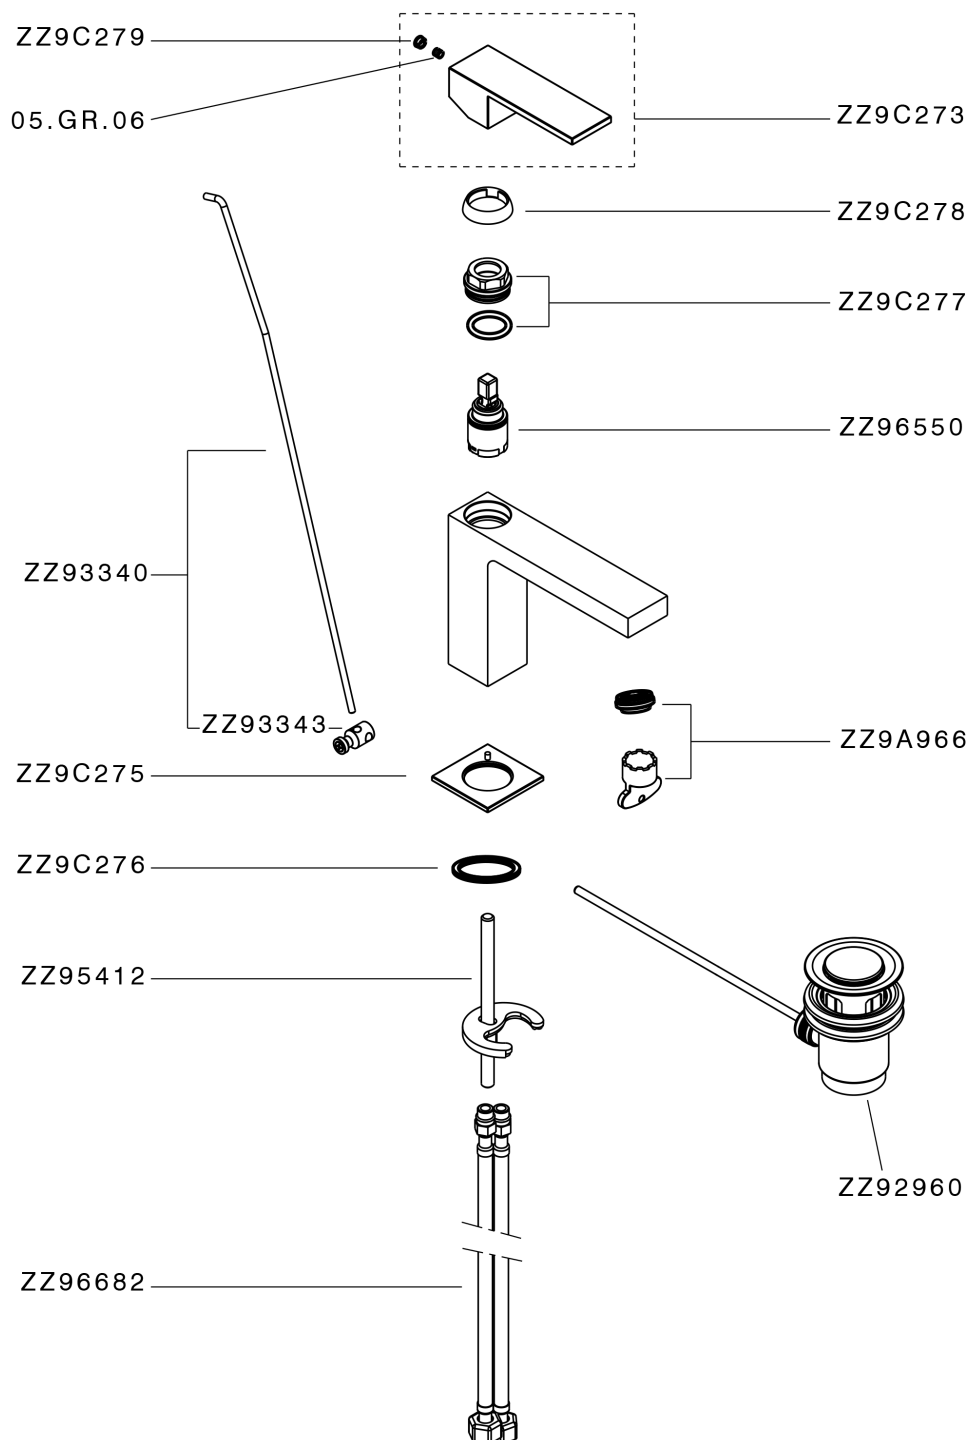

Single lever washbasin mixer NUOVA EGO_NE000514

MODEL **NE000514**

Single lever washbasin mixer, with 1"1/4 automatic pop-up waste, G.3/8" stainless steel flexible hoses

AVAILABLE FINISHINGS

-  **21** 21 Chrome
-  **2F** 2F Brushed Nickel
-  **40** 40 Matt Black
-  **4Q** 4Q Matt White

CHARACTERISTICS

Cartridge Spare Parts **ZZ96550000**

25 mm Cartridge

Single lever washbasin mixer NUOVA EGO_NE000514

NE000514

<https://en.huberitalia.com/single-lever-washbasin-mixer-nuova-ego-ne000514>

2024-12-22