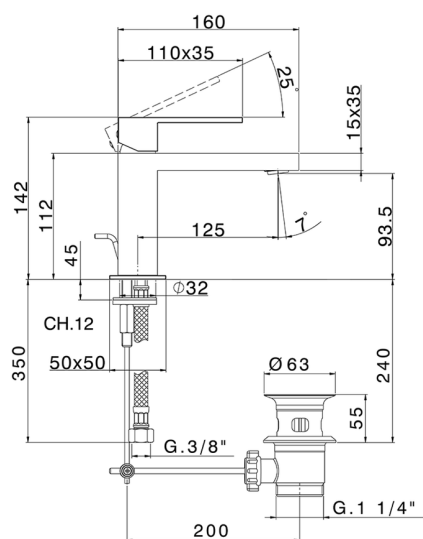

Single lever washbasin mixer NUOVA EGO_NE000514

MODEL **NE000514**

Single lever washbasin mixer, with 1"1/4 automatic pop-up waste, G.3/8" stainless steel flexible hoses

AVAILABLE FINISHINGS

-  **21** 21 Chrome
-  **2F** 2F Brushed Nickel
-  **40** 40 Matt Black
-  **4Q** 4Q Matt White

CHARACTERISTICS

Cartridge Spare Parts **ZZ96550000**

25 mm Cartridge

Single lever washbasin mixer NUOVA EGO_NE000514

NE000514

<https://en.huberitalia.com/single-lever-washbasin-mixer-nuova-ego-ne000514>

2024-12-22