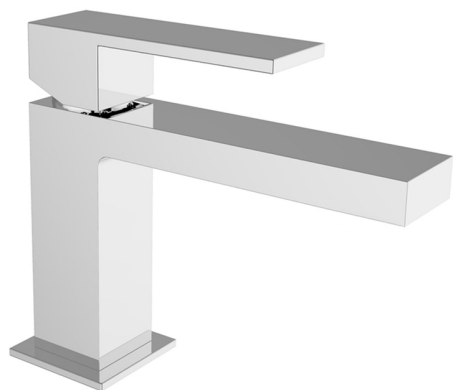

Single lever washbasin mixer NUOVA EGO_NE000514

MODEL **NE000514**

Single lever washbasin mixer, with 1"1/4 automatic pop-up waste, G.3/8" stainless steel flexible hoses

AVAILABLE FINISHINGS

-  **21** 21 Chrome
-  **2F** 2F Brushed Nickel
-  **40** 40 Matt Black
-  **4Q** 4Q Matt White

CHARACTERISTICS

Cartridge Spare Parts **ZZ96550000**

25 mm Cartridge

Single lever washbasin mixer NUOVA EGO_NE000514

NE000514

<https://en.huberitalia.com/single-lever-washbasin-mixer-nuova-ego-ne000514>

2024-12-22