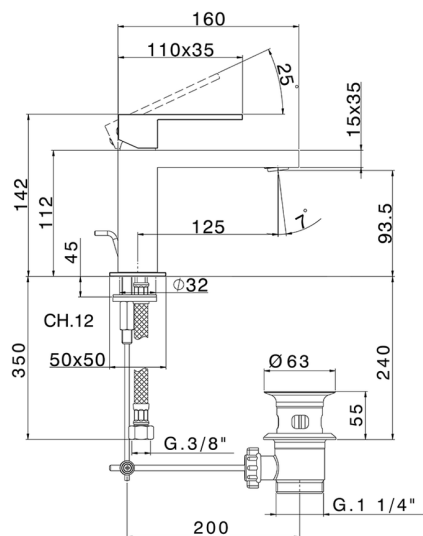

Single lever washbasin mixer NUOVA EGO_NE000514

MODEL **NE000514**

Single lever washbasin mixer, with 1"1/4 automatic pop-up waste, G.3/8" stainless steel flexible hoses

AVAILABLE FINISHINGS

-  **21** 21 Chrome
-  **2F** 2F Brushed Nickel
-  **40** 40 Matt Black
-  **4Q** 4Q Matt White

CHARACTERISTICS

Cartridge Spare Parts **ZZ96550000**

25 mm Cartridge

Single lever washbasin mixer NUOVA EGO_NE000514

NE000514

<https://en.huberitalia.com/single-lever-washbasin-mixer-nuova-ego-ne000514>

2024-12-22