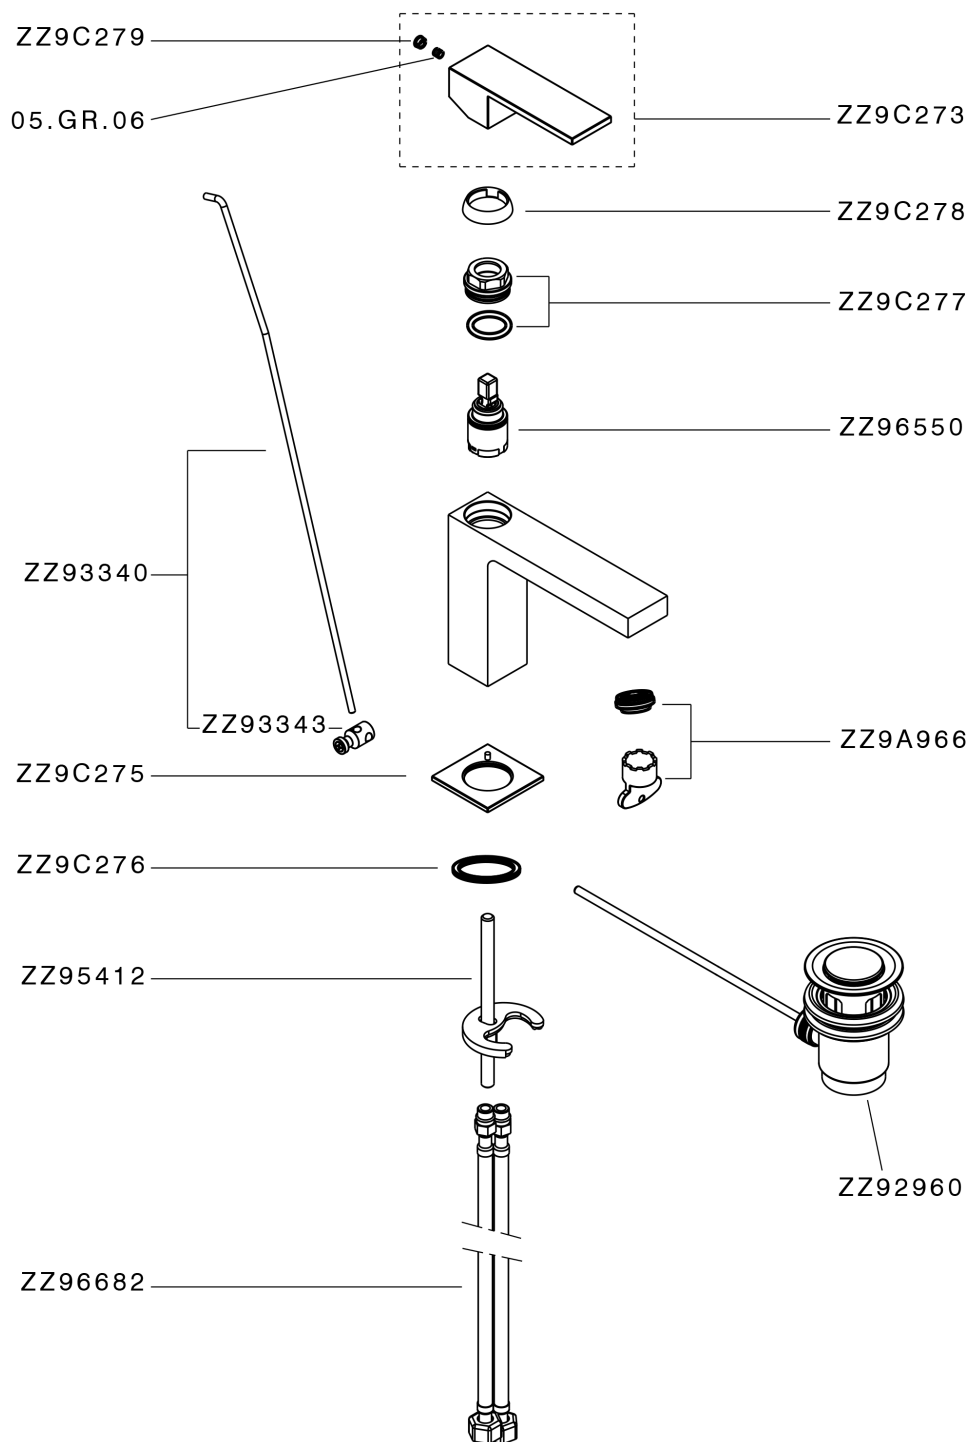

## Single lever washbasin mixer NUOVA EGO\_NE000514

MODEL **NE000514**

Single lever washbasin mixer, with 1"1/4 automatic pop-up waste, G.3/8" stainless steel flexible hoses

### CHARACTERISTICS

Cartridge Spare Parts **ZZ96550000**

**25 mm Cartridge**

## Single lever washbasin mixer NUOVA EGO\_NE000514

NE000514

<https://en.huberitalia.com/single-lever-washbasin-mixer-nuova-ego-ne000514>

2024-12-22