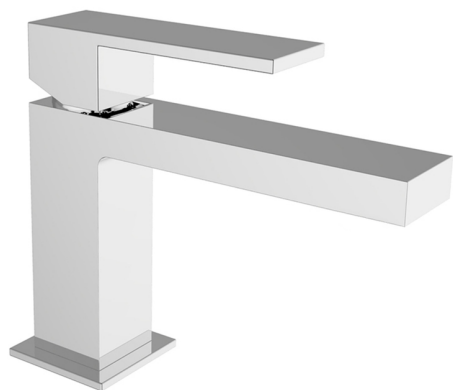

## Single lever washbasin mixer NUOVA EGO\_NE000514

MODEL **NE000514**

Single lever washbasin mixer, with 1"1/4 automatic pop-up waste, G.3/8" stainless steel flexible hoses

### CHARACTERISTICS

Cartridge Spare Parts **ZZ96550000**

**25 mm Cartridge**

## Single lever washbasin mixer NUOVA EGO\_NE000514

NE000514

<https://en.huberitalia.com/single-lever-washbasin-mixer-nuova-ego-ne000514>

2024-12-22