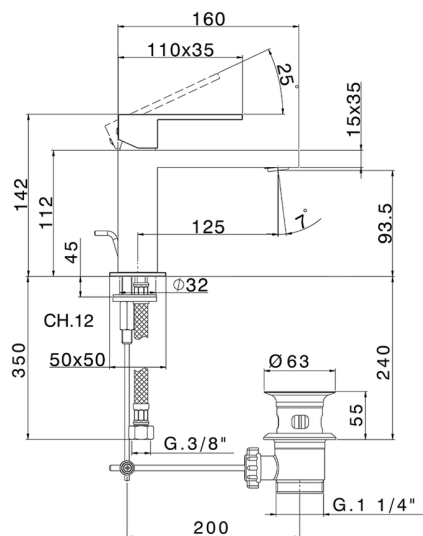

## Single lever washbasin mixer NUOVA EGO\_NE000514

MODEL **NE000514**

Single lever washbasin mixer, with 1"1/4 automatic pop-up waste, G.3/8" stainless steel flexible hoses

### CHARACTERISTICS

Cartridge Spare Parts **ZZ96550000**

**25 mm Cartridge**

## Single lever washbasin mixer NUOVA EGO\_NE000514

NE000514

<https://en.huberitalia.com/single-lever-washbasin-mixer-nuova-ego-ne000514>

2024-12-22