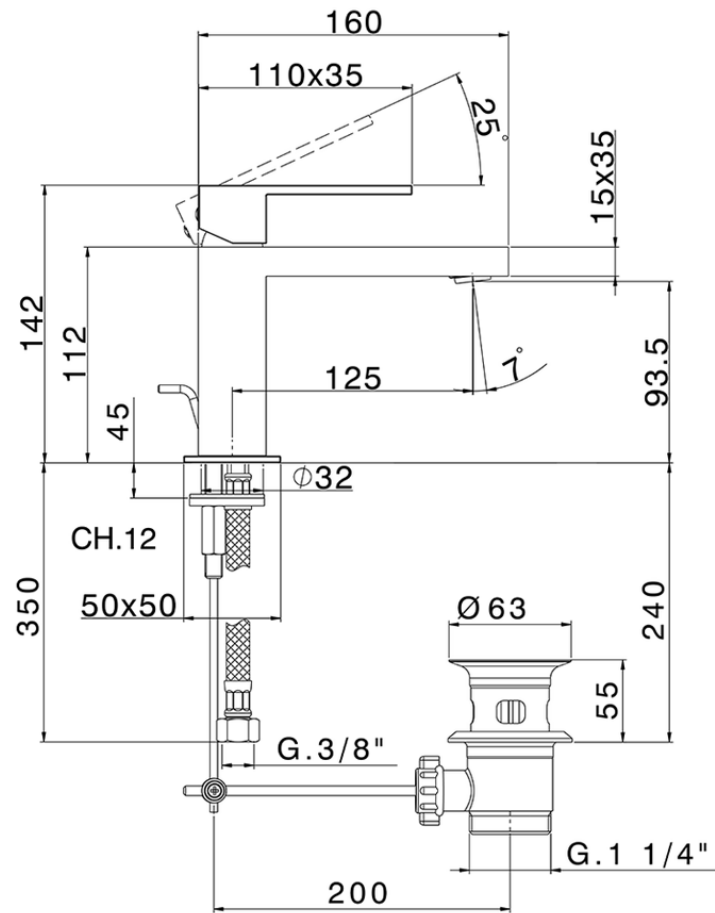

Single lever washbasin mixer NUOVA EGO_NE000514

NE000514

<https://en.huberitalia.com/single-lever-washbasin-mixer-nuova-ego-ne000514>

2024-12-22