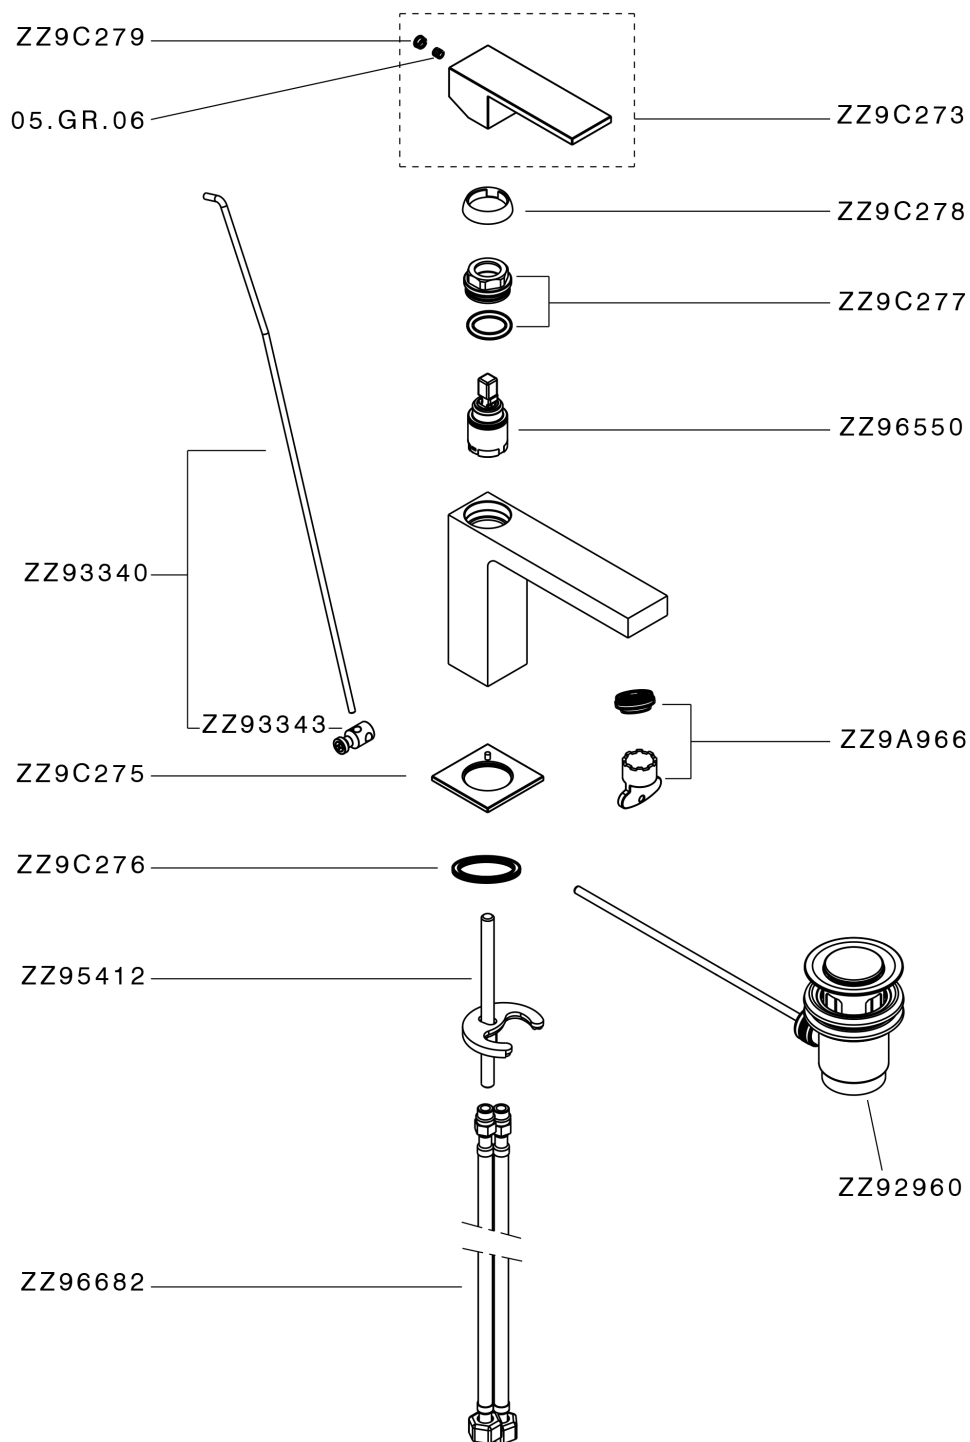

Single lever washbasin mixer NUOVA EGO_NE000514

NE000514

<https://en.huberitalia.com/single-lever-washbasin-mixer-nuova-ego-ne000514>

2024-12-22