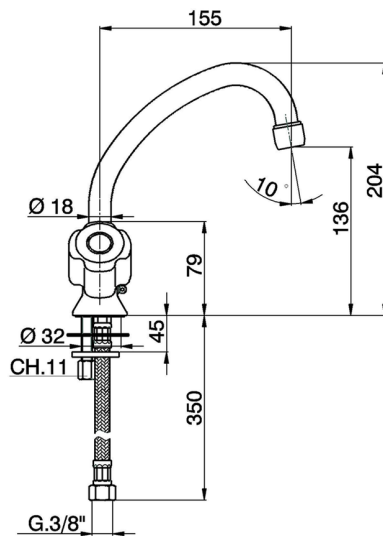

Washbasin mixer EVA_EV000521

MODEL **EV000521**

Washbasin mixer, with 1"1/4 automatic pop-up waste, G.3/8" stainless steel flexible hoses, without handles

AVAILABLE FINISHINGS

CHARACTERISTICS

2026-04-09