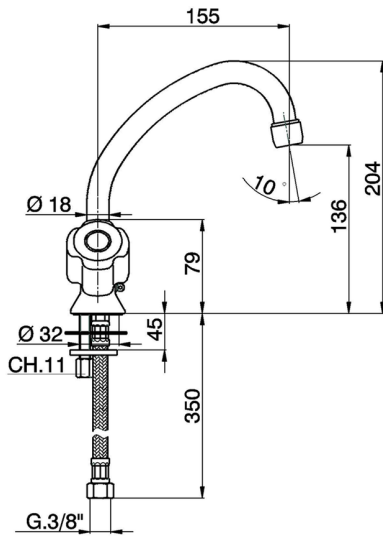

## Washbasin mixer EVA\_EV000521

MODEL **EV000521**

Washbasin mixer, with 1"1/4 automatic pop-up waste, G.3/8" stainless steel flexible hoses, without handles

AVAILABLE FINISHINGS

CHARACTERISTICS

2026-06-26