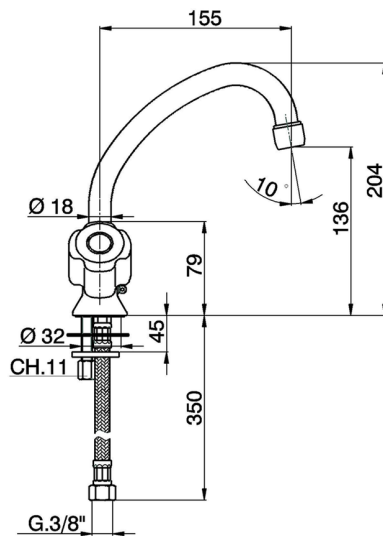

Washbasin mixer EVA_EV000521

MODEL **EV000521**

Washbasin mixer, with 1"1/4 automatic pop-up waste, G.3/8" stainless steel flexible hoses, without handles

AVAILABLE FINISHINGS

CHARACTERISTICS

2026-05-16