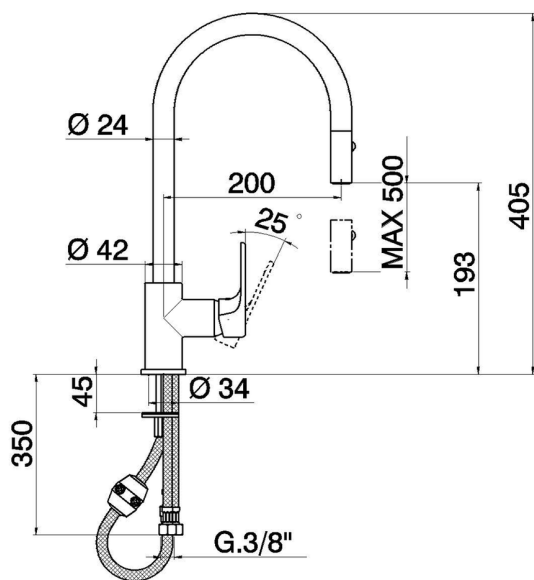

Single lever sink mixer ES with pull out handspray KITCHEN_AH000575

MODEL **AH000575**

Single lever sink mixer ES with pull out handspray, swivel spout, 2 sprays handshower, 175 cm nylon flexible hose

AVAILABLE FINISHINGS

-  **21** 21 Chrome
-  **2F** 2F Brushed Nickel
-  **40** 40 Matt Black

CHARACTERISTICS

Cartridge Spare Parts **ZZ95409000**

35 mm Cartridge

EcoStop

EcoStop feature limits water flow to approximately 50% of maximum output with one point of resistance on setting. Push slightly past the middle stop only when full water output is required. This will save water up to 50%.

EnergySave

Thanks to the EnergySave device, only cold water will be drawn if the lever is operated in the central position, so that the water heater will not be engaged and no hot water wasted, leading to considerable savings in energy and costs. The temperature can be adjusted by rotating the lever to the left, until the desired temperature is reached.

Single lever sink mixer ES with pull out handspray KITCHEN_AH000575

AH000575

<https://en.huberitalia.com/single-lever-sink-mixer-es-with-pull-out-handspray-kitchen-ah000575>

2024-12-22