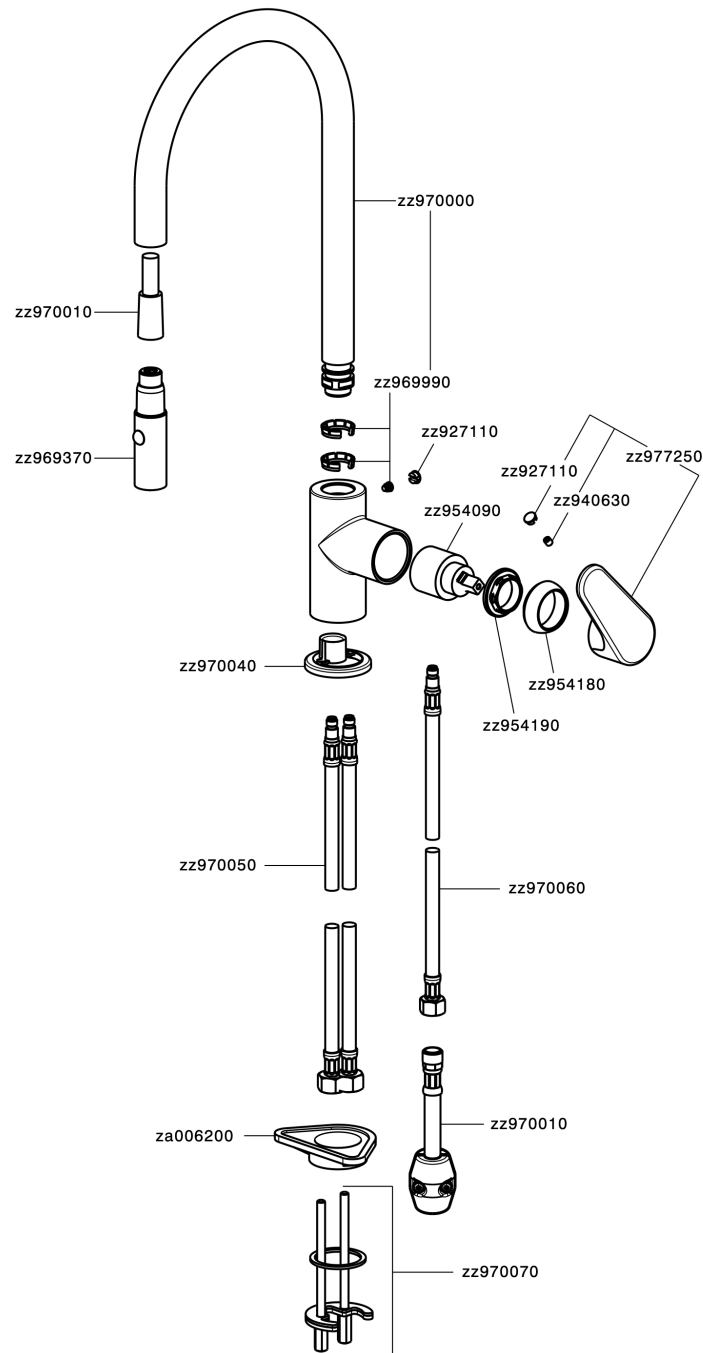

Single lever sink mixer ES with pull out handspray KITCHEN_AH000575

MODEL **AH000575**

Single lever sink mixer ES with pull out handspray, swivel spout, 2 sprays handshower, 175 cm nylon flexible hose

AVAILABLE FINISHINGS

-  **21** 21 Chrome
-  **2F** 2F Brushed Nickel
-  **40** 40 Matt Black

CHARACTERISTICS

Cartridge Spare Parts **ZZ95409000**

35 mm Cartridge

EcoStop

EcoStop feature limits water flow to approximately 50% of maximum output with one point of resistance on setting. Push slightly past the middle stop only when full water output is required. This will save water up to 50%.

EnergySave

Thanks to the EnergySave device, only cold water will be drawn if the lever is operated in the central position, so that the water heater will not be engaged and no hot water wasted, leading to considerable savings in energy and costs. The temperature can be adjusted by rotating the lever to the left, until the desired temperature is reached.

Single lever sink mixer ES with pull out handspray KITCHEN_AH000575

AH000575

<https://en.huberitalia.com/single-lever-sink-mixer-es-with-pull-out-handspray-kitchen-ah000575>

2024-12-22