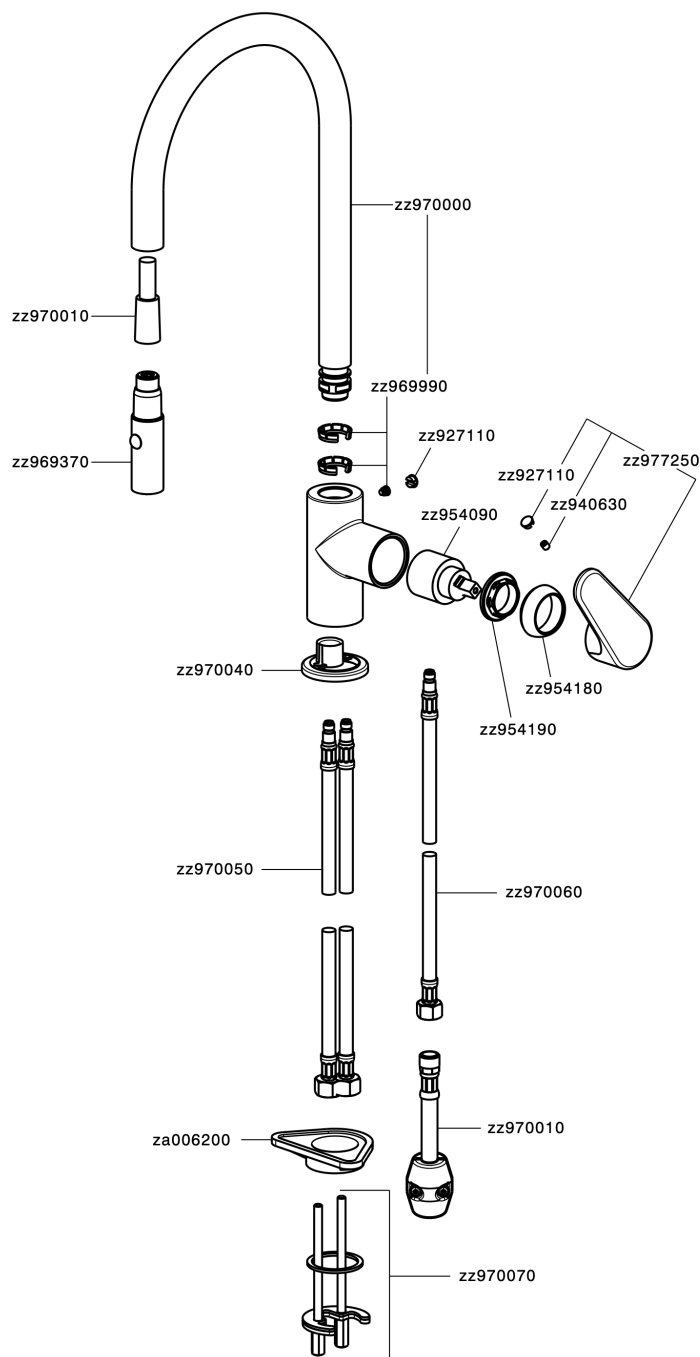

Single lever sink mixer ES with pull out handspray KITCHEN_AH000575

MODEL **AH000575**

Single lever sink mixer ES with pull out handspray, swivel spout, 2 sprays handshower, 175 cm nylon flexible hose

AVAILABLE FINISHINGS

-  **21** 21 Chrome
-  **2F** 2F Brushed Nickel
-  **40** 40 Matt Black

CHARACTERISTICS

Cartridge Spare Parts **ZZ95409000**

35 mm Cartridge

EcoStop

EcoStop feature limits water flow to approximately 50% of maximum output with one point of resistance on setting. Push slightly past the middle stop only when full water output is required. This will save water up to 50%.

EnergySave

Thanks to the EnergySave device, only cold water will be drawn if the lever is operated in the central position, so that the water heater will not be engaged and no hot water wasted, leading to considerable savings in energy and costs. The temperature can be adjusted by rotating the lever to the left, until the desired temperature is reached.

Single lever sink mixer ES with pull out handspray KITCHEN_AH000575

AH000575

<https://en.huberitalia.com/single-lever-sink-mixer-es-with-pull-out-handspray-kitchen-ah000575>

2025-01-03