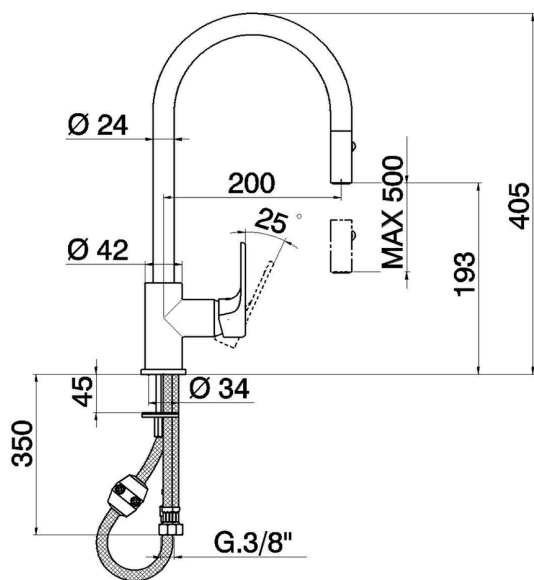

Single lever sink mixer ES with pull out handspray KITCHEN_AH000575

MODEL **AH000575**

Single lever sink mixer ES with pull out handspray, swivel spout, 2 sprays handshower, 175 cm nylon flexible hose

AVAILABLE FINISHINGS

-  **21** 21 Chrome
-  **2F** 2F Brushed Nickel
-  **40** 40 Matt Black

CHARACTERISTICS

Cartridge Spare Parts **ZZ95409000**

35 mm Cartridge

EcoStop

EcoStop feature limits water flow to approximately 50% of maximum output with one point of resistance on setting. Push slightly past the middle stop only when full water output is required. This will save water up to 50%.

EnergySave

Thanks to the EnergySave device, only cold water will be drawn if the lever is operated in the central position, so that the water heater will not be engaged and no hot water wasted, leading to considerable savings in energy and costs. The temperature can be adjusted by rotating the lever to the left, until the desired temperature is reached.

Single lever sink mixer ES with pull out handspray KITCHEN_AH000575

AH000575

<https://en.huberitalia.com/single-lever-sink-mixer-es-with-pull-out-handspray-kitchen-ah000575>

2025-01-03