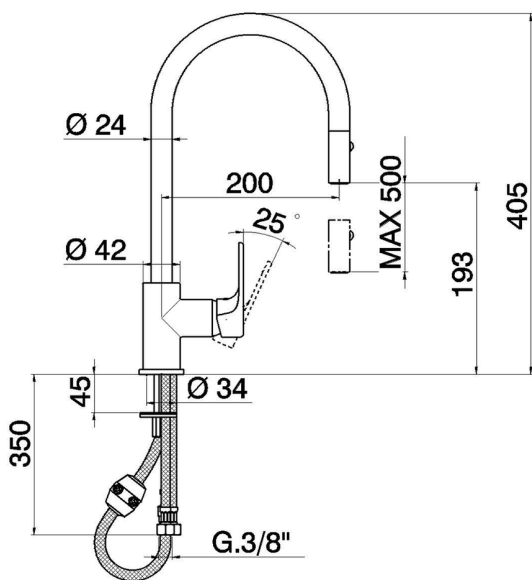

Single lever sink mixer ES with pull out handspray KITCHEN_AH000575

MODEL **AH000575**

Single lever sink mixer ES with pull out handspray, swivel spout, 2 sprays handshower, 175 cm nylon flexible hose

AVAILABLE FINISHINGS

-  **21** 21 Chrome
-  **2F** 2F Brushed Nickel
-  **40** 40 Matt Black

CHARACTERISTICS

Cartridge Spare Parts **ZZ95409000**

35 mm Cartridge

EcoStop

EcoStop feature limits water flow to approximately 50% of maximum output with one point of resistance on setting. Push slightly past the middle stop only when full water output is required. This will save water up to 50%.

EnergySave

Thanks to the EnergySave device, only cold water will be drawn if the lever is operated in the central position, so that the water heater will not be engaged and no hot water wasted, leading to considerable savings in energy and costs. The temperature can be adjusted by rotating the lever to the left, until the desired temperature is reached.

Single lever sink mixer ES with pull out handspray KITCHEN_AH000575

AH000575

<https://en.huberitalia.com/single-lever-sink-mixer-es-with-pull-out-handspray-kitchen-ah000575>

2024-12-22