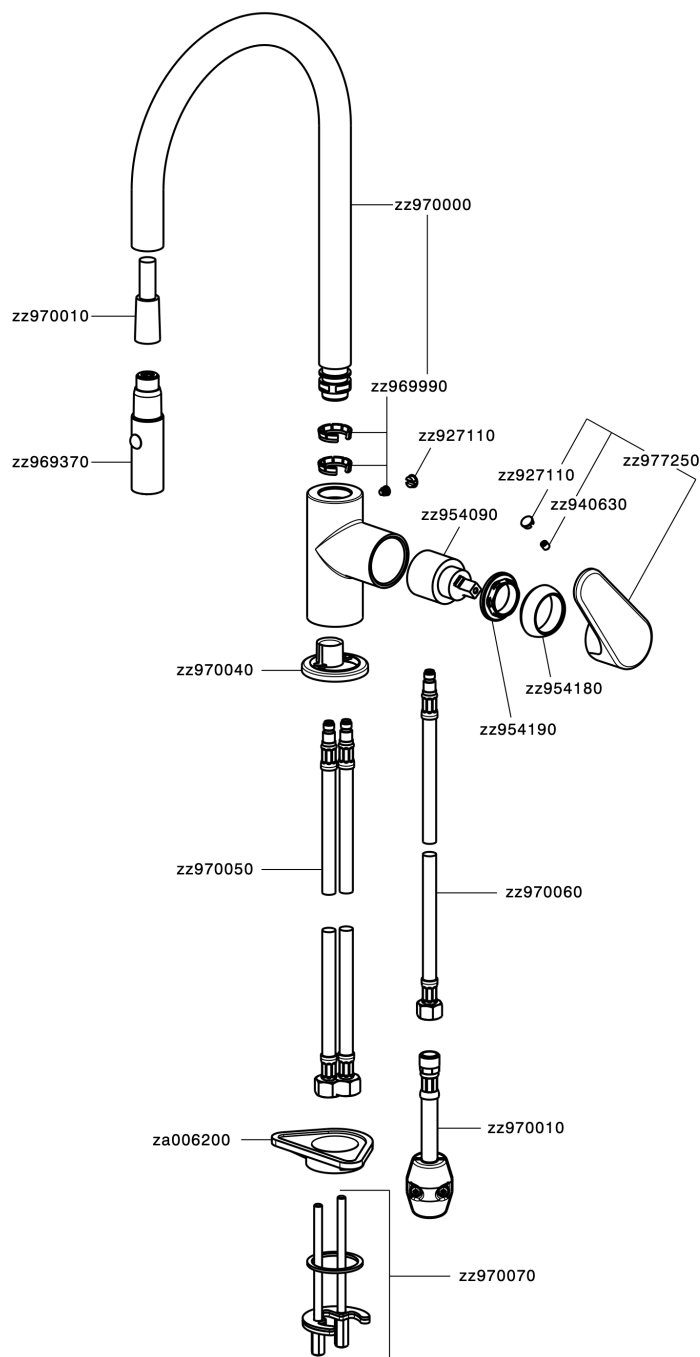

Single lever sink mixer ES with pull out handspray KITCHEN_AH000575

MODEL **AH000575**

Single lever sink mixer ES with pull out handspray, swivel spout, 2 sprays handshower, 175 cm nylon flexible hose

AVAILABLE FINISHINGS

-  **21** 21 Chrome
-  **2F** 2F Brushed Nickel
-  **40** 40 Matt Black

CHARACTERISTICS

Cartridge Spare Parts **ZZ95409000**

35 mm Cartridge

EcoStop

EcoStop feature limits water flow to approximately 50% of maximum output with one point of resistance on setting. Push slightly past the middle stop only when full water output is required. This will save water up to 50%.

EnergySave

Thanks to the EnergySave device, only cold water will be drawn if the lever is operated in the central position, so that the water heater will not be engaged and no hot water wasted, leading to considerable savings in energy and costs. The temperature can be adjusted by rotating the lever to the left, until the desired temperature is reached.

Single lever sink mixer ES with pull out handspray KITCHEN_AH000575

AH000575

<https://en.huberitalia.com/single-lever-sink-mixer-es-with-pull-out-handspray-kitchen-ah000575>

2024-12-22