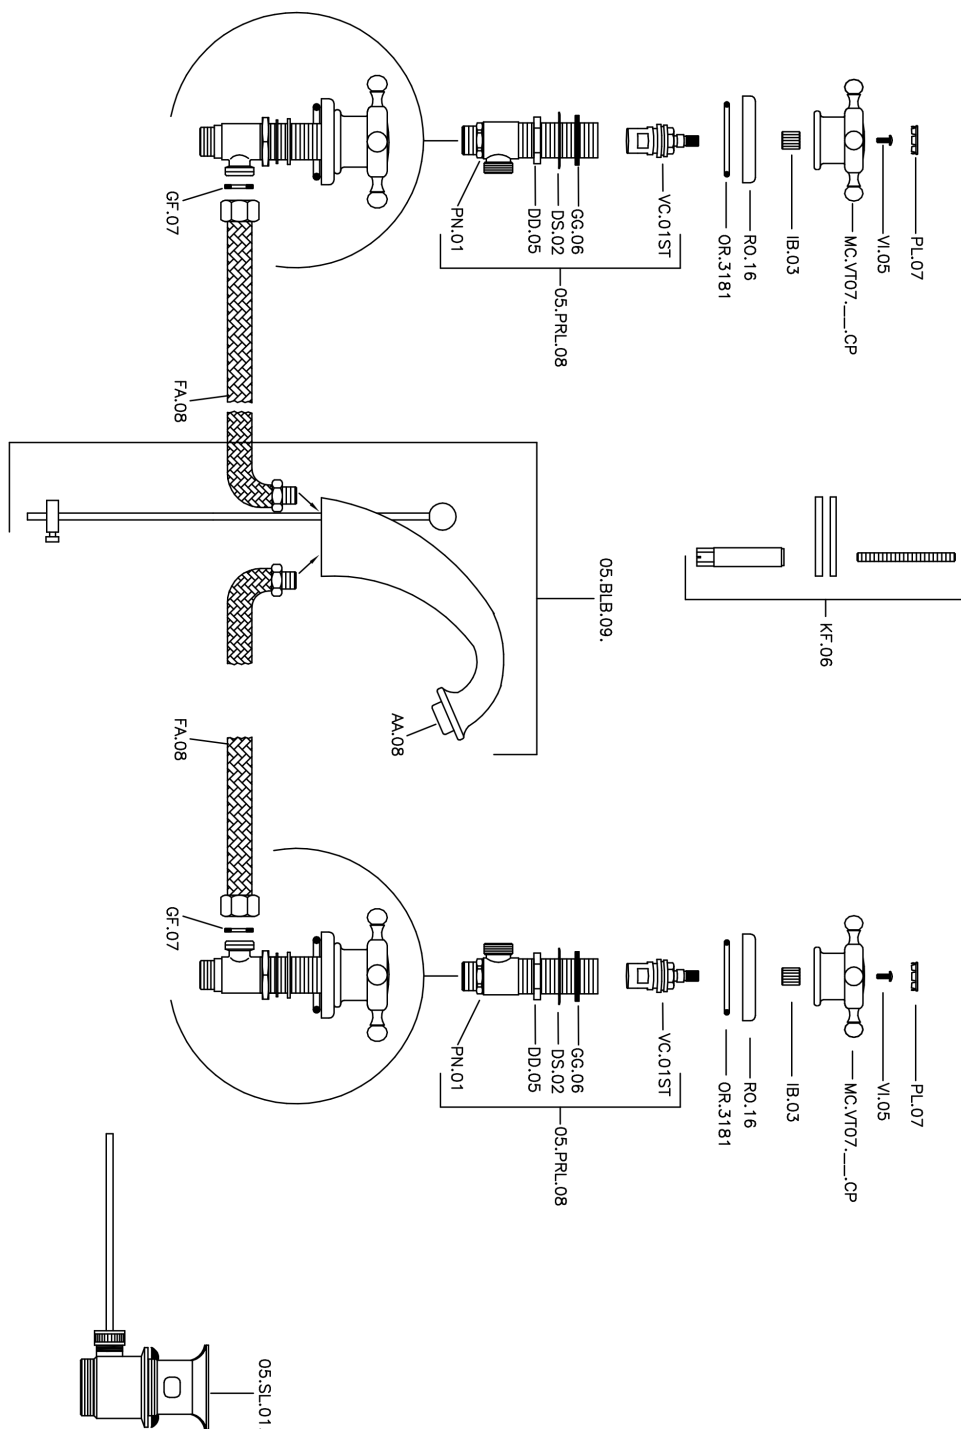

Washbasin 3-holes mixer VICTORIAN_VT001010

MODEL **VT001010**

Washbasin 3-holes mixer, with 1"1/4 automatic pop up waste

AVAILABLE FINISHINGS

-  **21** 21 Chrome
-  **27** 27 Old Bronze
-  **2A** 2A Satin Brushed Nickel
-  **2G** 2G Antique Gold
-  **2W** 2W Brushed Gold

CHARACTERISTICS

Washbasin 3-holes mixer VICTORIAN_VT001010

VT001010

<https://en.huberitalia.com/washbasin-3-holes-mixer-victorian-vt001010>

2026-06-06