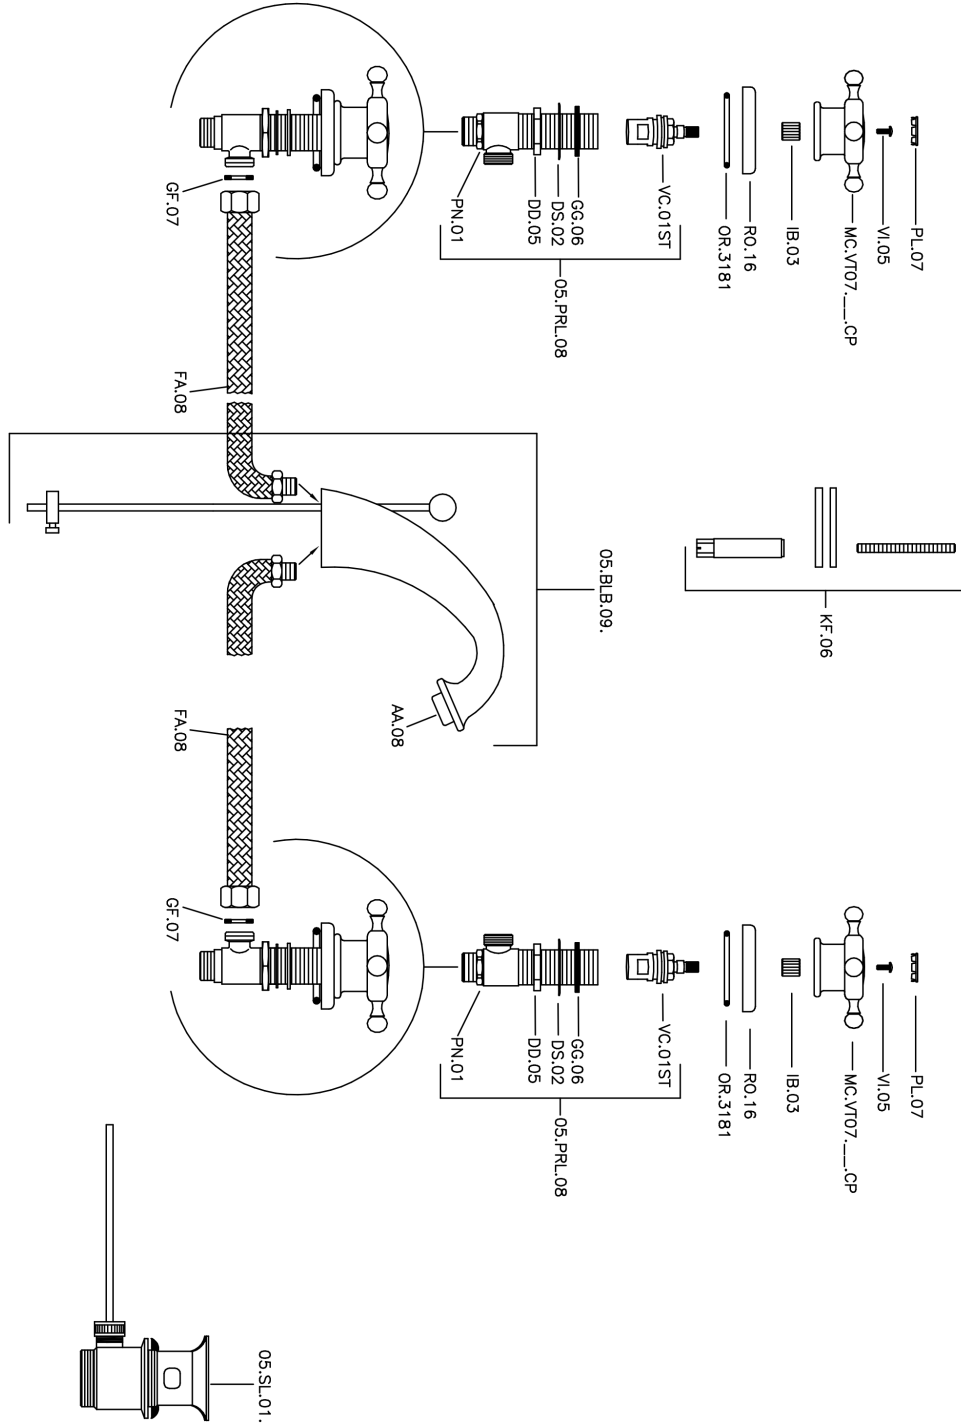

## Washbasin 3-holes mixer VICTORIAN\_VT001010

MODEL **VT001010**

Washbasin 3-holes mixer, with 1"1/4 automatic pop up waste

## Washbasin 3-holes mixer VICTORIAN\_VT001010

VT001010

<https://en.huberitalia.com/washbasin-3-holes-mixer-victorian-vt001010>

2026-06-27