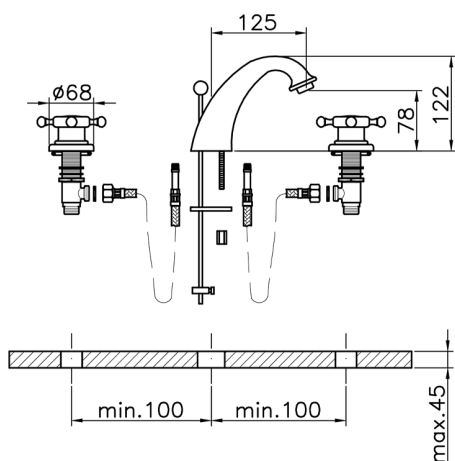

Washbasin 3-holes mixer VICTORIAN_VT001010

MODEL **VT001010**

Washbasin 3-holes mixer, with 1"1/4 automatic pop up waste

AVAILABLE FINISHINGS

-  **21** 21 Chrome
-  **27** 27 Old Bronze
-  **2A** 2A Satin Brushed Nickel
-  **2G** 2G Antique Gold
-  **2W** 2W Brushed Gold

CHARACTERISTICS

Washbasin 3-holes mixer VICTORIAN_VT001010

VT001010

<https://en.huberitalia.com/washbasin-3-holes-mixer-victorian-vt001010>

2026-06-06