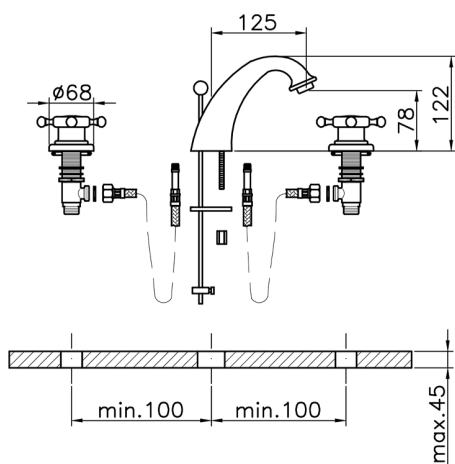

## Washbasin 3-holes mixer VICTORIAN\_VT001010

MODEL **VT001010**

Washbasin 3-holes mixer, with 1"1/4 automatic pop up waste

## Washbasin 3-holes mixer VICTORIAN\_VT001010

VT001010

<https://en.huberitalia.com/washbasin-3-holes-mixer-victorian-vt001010>

2026-06-27