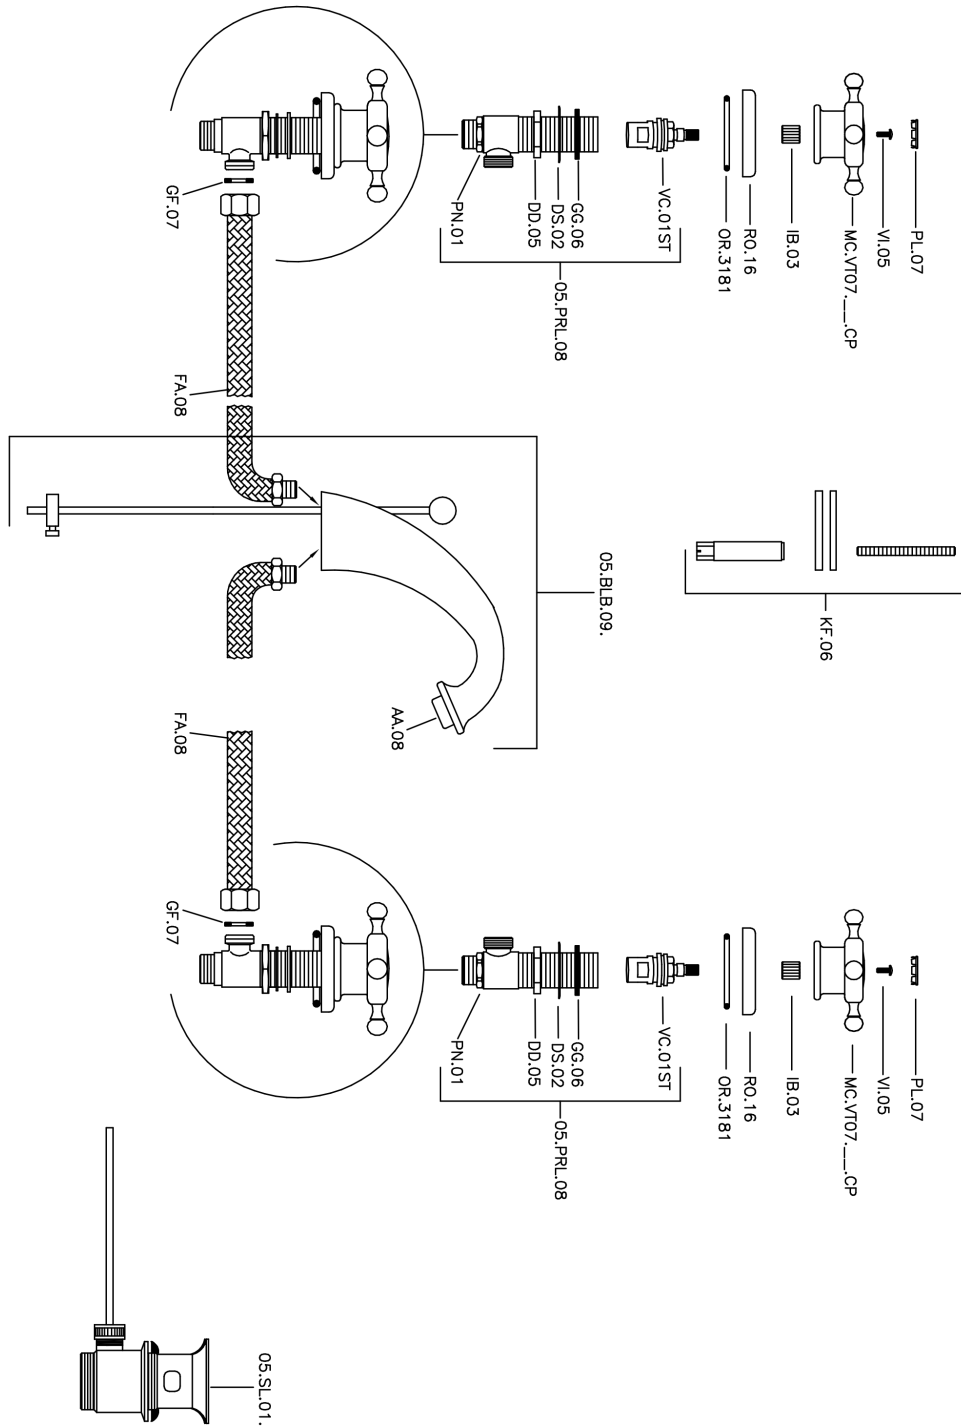

Washbasin 3-holes mixer VICTORIAN_VT001010

MODEL **VT001010**

Washbasin 3-holes mixer, with 1"1/4 automatic pop up waste

AVAILABLE FINISHINGS

-  **21** 21 Chrome
-  **27** 27 Old Bronze
-  **2A** 2A Satin Brushed Nickel
-  **2G** 2G Antique Gold
-  **2W** 2W Brushed Gold

CHARACTERISTICS

Washbasin 3-holes mixer VICTORIAN_VT001010

VT001010

<https://en.huberitalia.com/washbasin-3-holes-mixer-victorian-vt001010>

2026-04-30