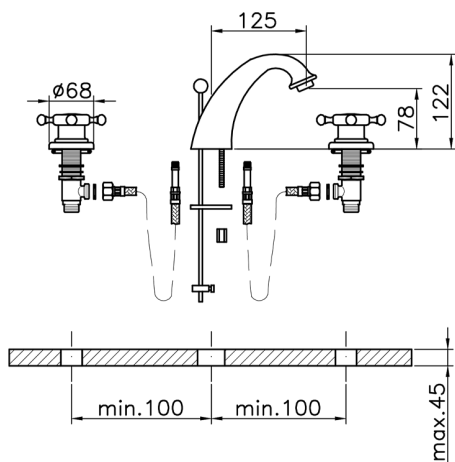

Washbasin 3-holes mixer VICTORIAN_VT001010

MODEL **VT001010**

Washbasin 3-holes mixer, with 1"1/4 automatic pop up waste

AVAILABLE FINISHINGS

-  **21** 21 Chrome
-  **27** 27 Old Bronze
-  **2A** 2A Satin Brushed Nickel
-  **2G** 2G Antique Gold
-  **2W** 2W Brushed Gold

CHARACTERISTICS

Washbasin 3-holes mixer VICTORIAN_VT001010

VT001010

<https://en.huberitalia.com/washbasin-3-holes-mixer-victorian-vt001010>

2026-04-30