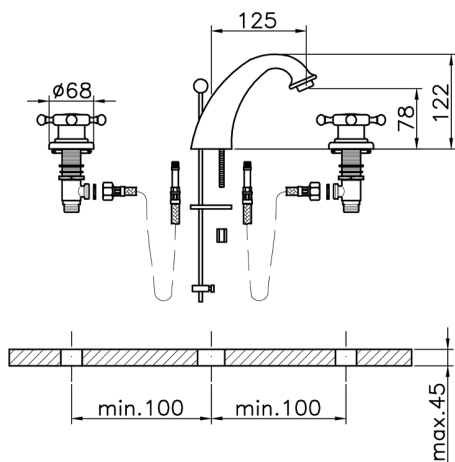

Washbasin 3-holes mixer VICTORIAN_VT001010

MODEL **VT001010**

Washbasin 3-holes mixer, with 1"1/4 automatic pop up waste

AVAILABLE FINISHINGS

-  **21** 21 Chrome
-  **27** 27 Old Bronze
-  **2A** 2A Satin Brushed Nickel
-  **2G** 2G Antique Gold
-  **2W** 2W Brushed Gold

CHARACTERISTICS

Washbasin 3-holes mixer VICTORIAN_VT001010

VT001010

<https://en.huberitalia.com/washbasin-3-holes-mixer-victorian-vt001010>

2026-06-26