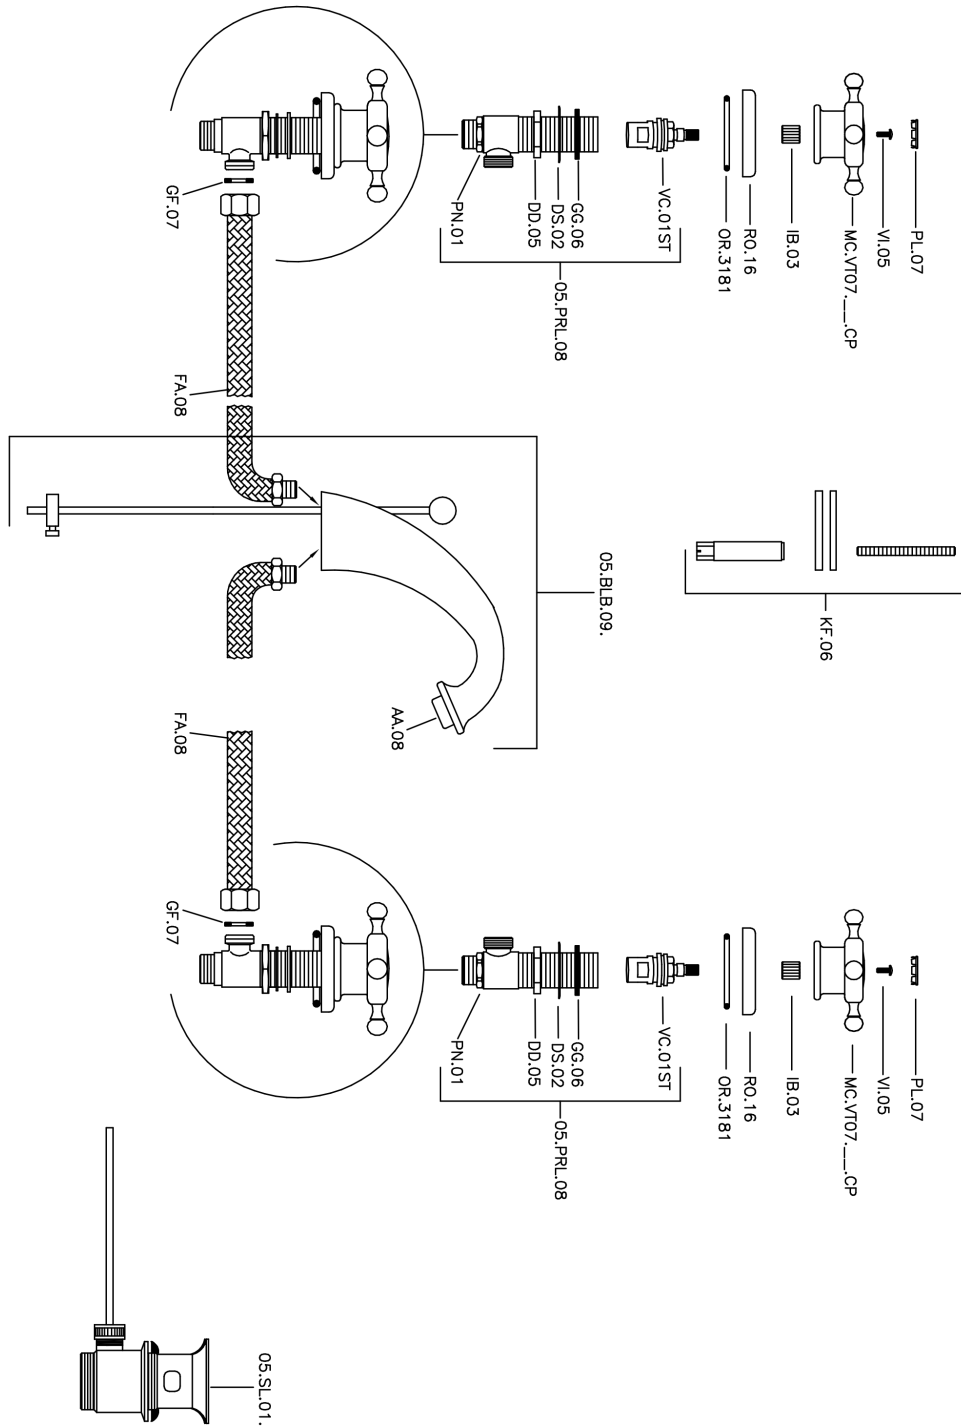

Washbasin 3-holes mixer VICTORIAN_VT001010

MODEL **VT001010**

Washbasin 3-holes mixer, with 1"1/4 automatic pop up waste

AVAILABLE FINISHINGS

-  **21** 21 Chrome
-  **27** 27 Old Bronze
-  **2A** 2A Satin Brushed Nickel
-  **2G** 2G Antique Gold
-  **2W** 2W Brushed Gold

CHARACTERISTICS

Washbasin 3-holes mixer VICTORIAN_VT001010

VT001010

<https://en.huberitalia.com/washbasin-3-holes-mixer-victorian-vt001010>

2026-06-26