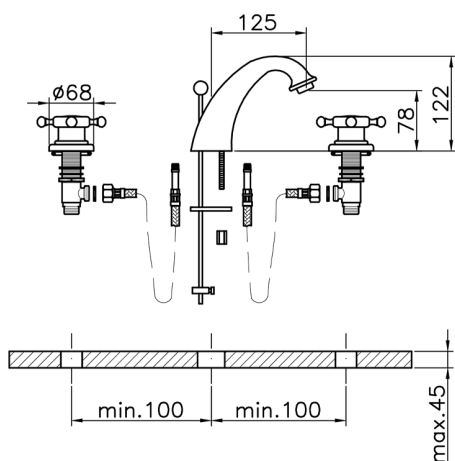

Washbasin 3-holes mixer VICTORIAN_VT001010

MODEL **VT001010**

Washbasin 3-holes mixer, with 1"1/4 automatic pop up waste

AVAILABLE FINISHINGS

-  **21** 21 Chrome
-  **27** 27 Old Bronze
-  **2A** 2A Satin Brushed Nickel
-  **2G** 2G Antique Gold
-  **2W** 2W Brushed Gold

CHARACTERISTICS

Washbasin 3-holes mixer VICTORIAN_VT001010

VT001010

<https://en.huberitalia.com/washbasin-3-holes-mixer-victorian-vt001010>

2026-04-30