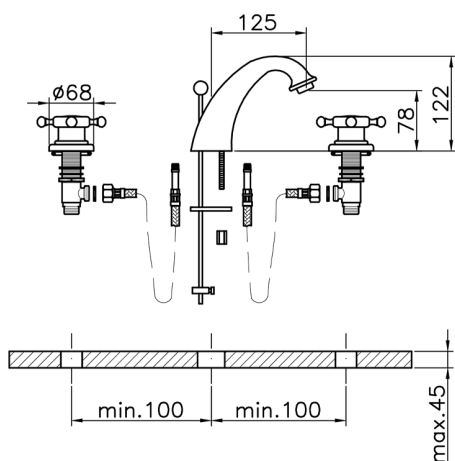

Washbasin 3-holes mixer VICTORIAN_VT001010

MODEL **VT001010**

Washbasin 3-holes mixer, with 1"1/4 automatic pop up waste

AVAILABLE FINISHINGS

-  **21** 21 Chrome
-  **27** 27 Old Bronze
-  **2A** 2A Satin Brushed Nickel
-  **2G** 2G Antique Gold
-  **2W** 2W Brushed Gold

CHARACTERISTICS

Washbasin 3-holes mixer VICTORIAN_VT001010

VT001010

<https://en.huberitalia.com/washbasin-3-holes-mixer-victorian-vt001010>

2026-04-06