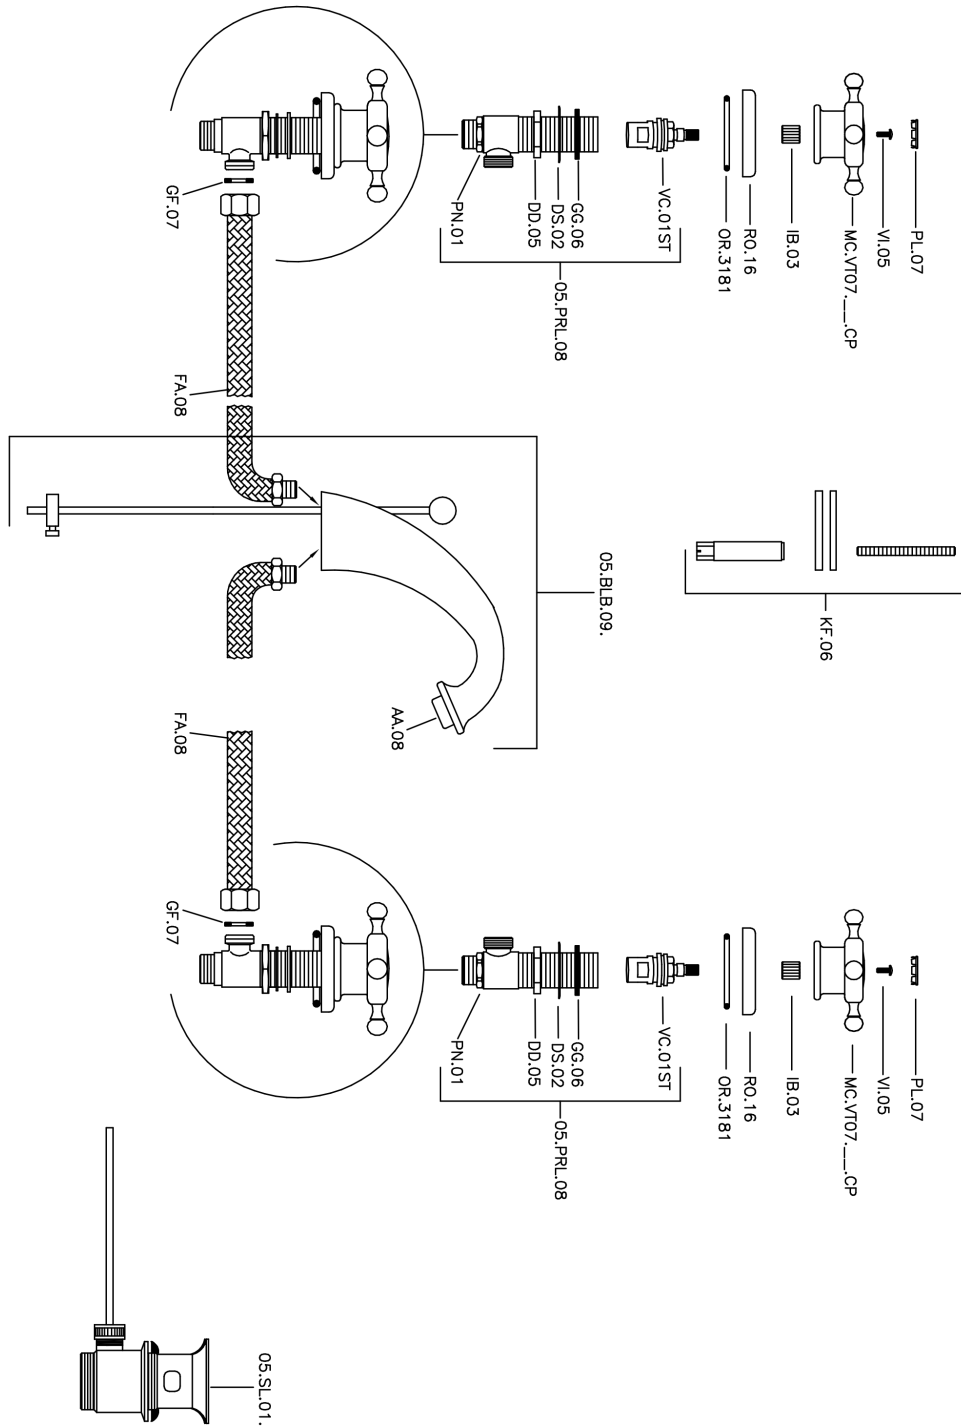

Washbasin 3-holes mixer VICTORIAN_VT001010

MODEL **VT001010**

Washbasin 3-holes mixer, with 1"1/4 automatic pop up waste

AVAILABLE FINISHINGS

-  **21** 21 Chrome
-  **27** 27 Old Bronze
-  **2A** 2A Satin Brushed Nickel
-  **2G** 2G Antique Gold
-  **2W** 2W Brushed Gold

CHARACTERISTICS

Washbasin 3-holes mixer VICTORIAN_VT001010

VT001010

<https://en.huberitalia.com/washbasin-3-holes-mixer-victorian-vt001010>

2026-04-06