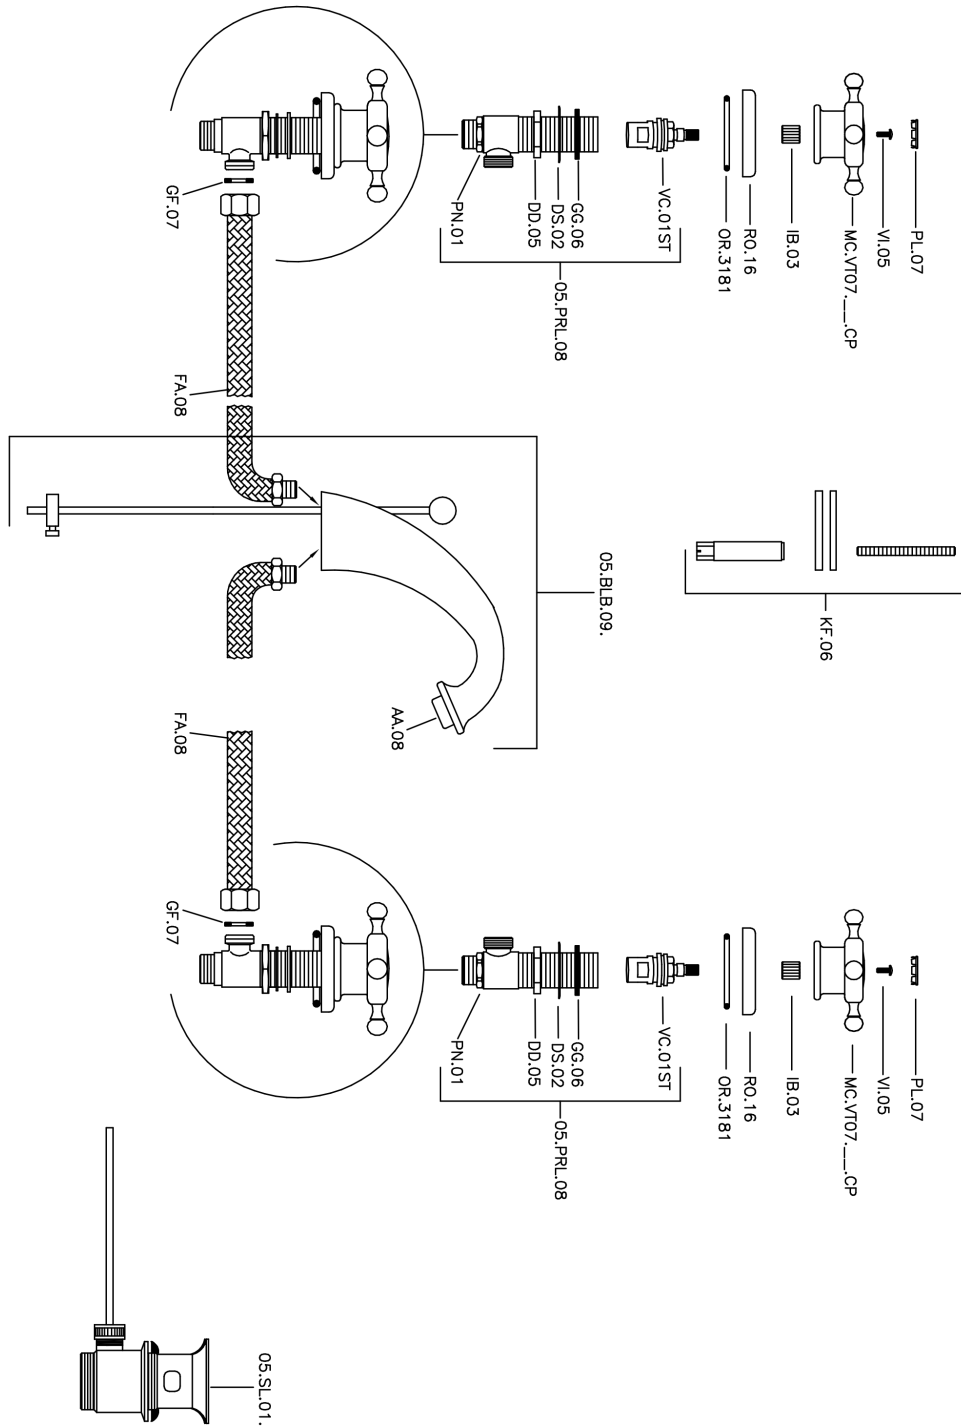

Washbasin 3-holes mixer VICTORIAN_VT001010

VT001010

<https://en.huberitalia.com/washbasin-3-holes-mixer-victorian-vt001010>

2026-04-06