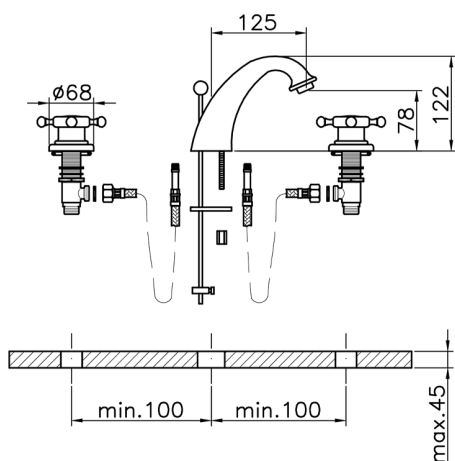

## Washbasin 3-holes mixer VICTORIAN\_VT001010

MODEL **VT001010**

Washbasin 3-holes mixer, with 1"1/4 automatic pop up waste

## Washbasin 3-holes mixer VICTORIAN\_VT001010

VT001010

<https://en.huberitalia.com/washbasin-3-holes-mixer-victorian-vt001010>

2026-06-06