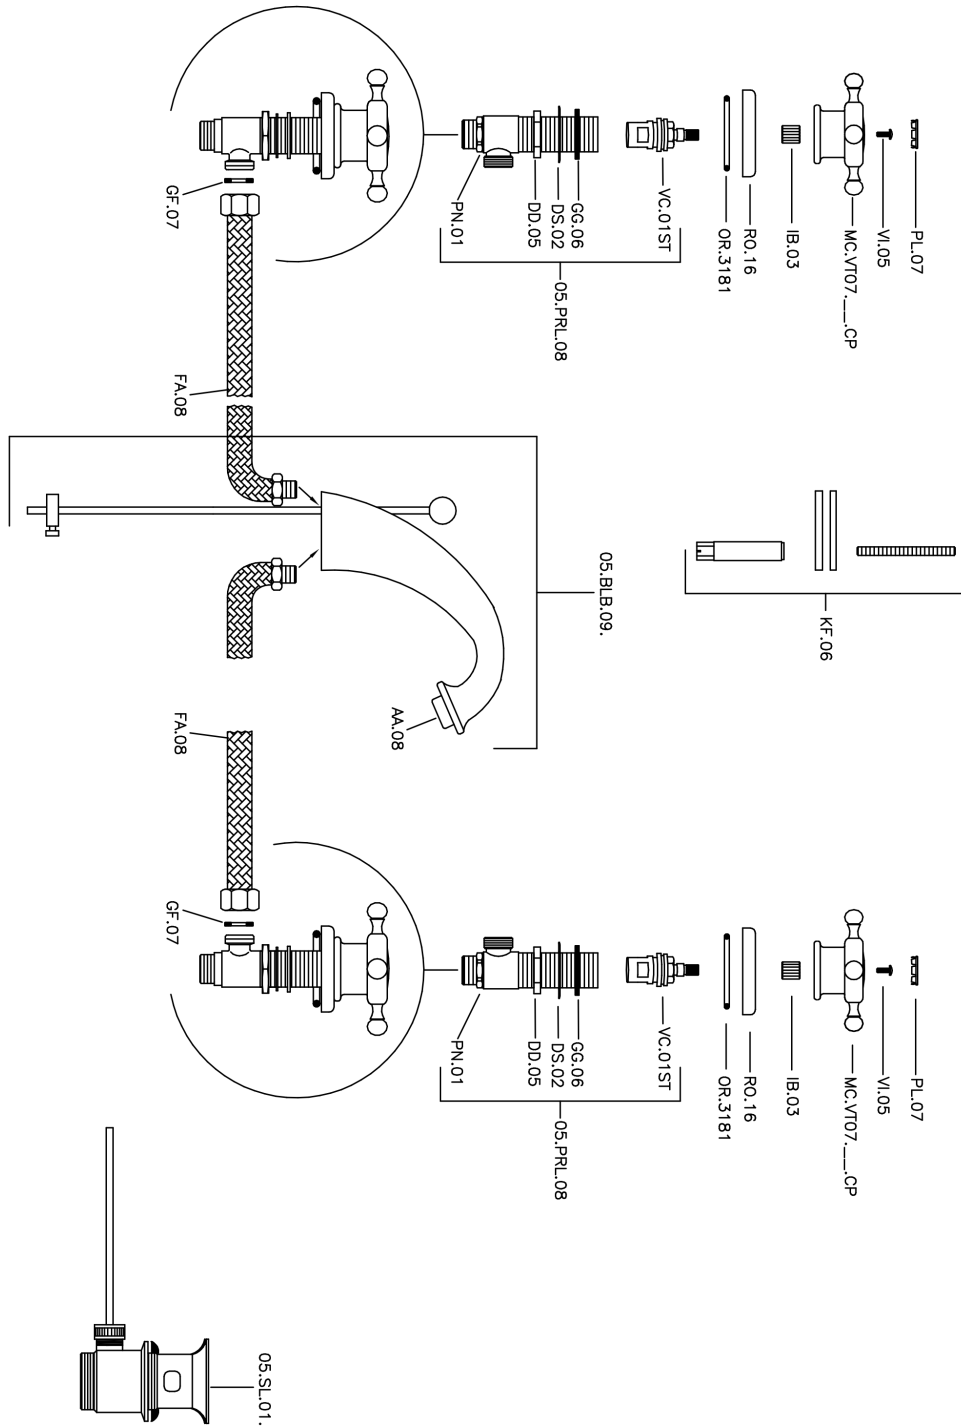

## Washbasin 3-holes mixer VICTORIAN\_VT001010

MODEL **VT001010**

Washbasin 3-holes mixer, with 1"1/4 automatic pop up waste

## Washbasin 3-holes mixer VICTORIAN\_VT001010

VT001010

<https://en.huberitalia.com/washbasin-3-holes-mixer-victorian-vt001010>

2026-04-09