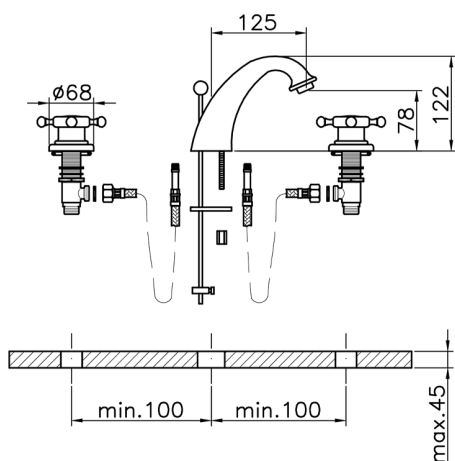

Washbasin 3-holes mixer VICTORIAN_VT001010

MODEL **VT001010**

Washbasin 3-holes mixer, with 1"1/4 automatic pop up waste

AVAILABLE FINISHINGS

-  **21** 21 Chrome
-  **27** 27 Old Bronze
-  **2A** 2A Satin Brushed Nickel
-  **2G** 2G Antique Gold
-  **2W** 2W Brushed Gold