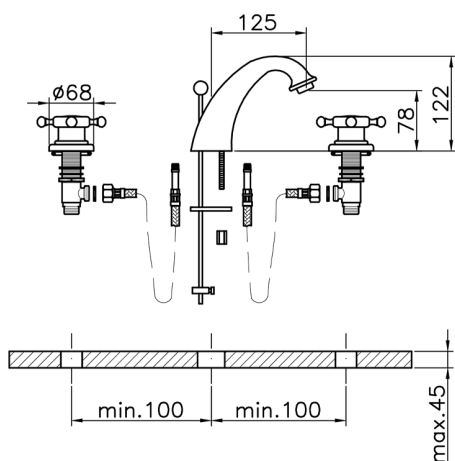

## Washbasin 3-holes mixer VICTORIAN\_VT001010

MODEL **VT001010**

Washbasin 3-holes mixer, with 1"1/4 automatic pop up waste

## Washbasin 3-holes mixer VICTORIAN\_VT001010

VT001010

<https://en.huberitalia.com/washbasin-3-holes-mixer-victorian-vt001010>

2026-04-09