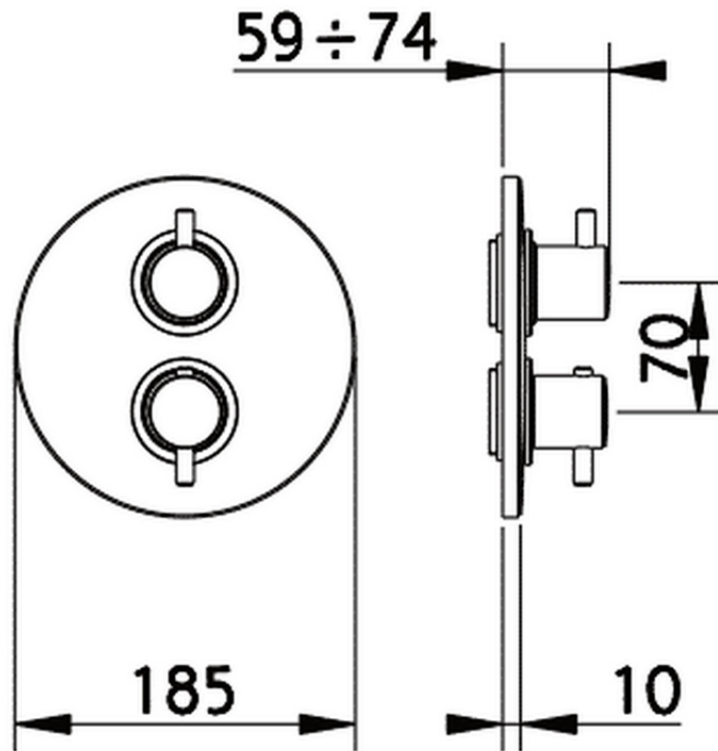

Exposed part for 3-outlet con.thermo.shower valve THERMO_TV018200

TV018200

<https://en.huberitalia.com/exposed-part-for-3-outlet-con-thermo-shower-valve-thermo-tv018200>

Piastra/Plate/Plaque/Platte/Placa

2-3mm: XX 25-40 YY 76-91

10 mm: XX 16-31 YY 65-80

ZB018201

<https://en.huberitalia.com/3-outlet-concealed-thermostatic-shower-valve-concealed-zb018201>

2026-06-10