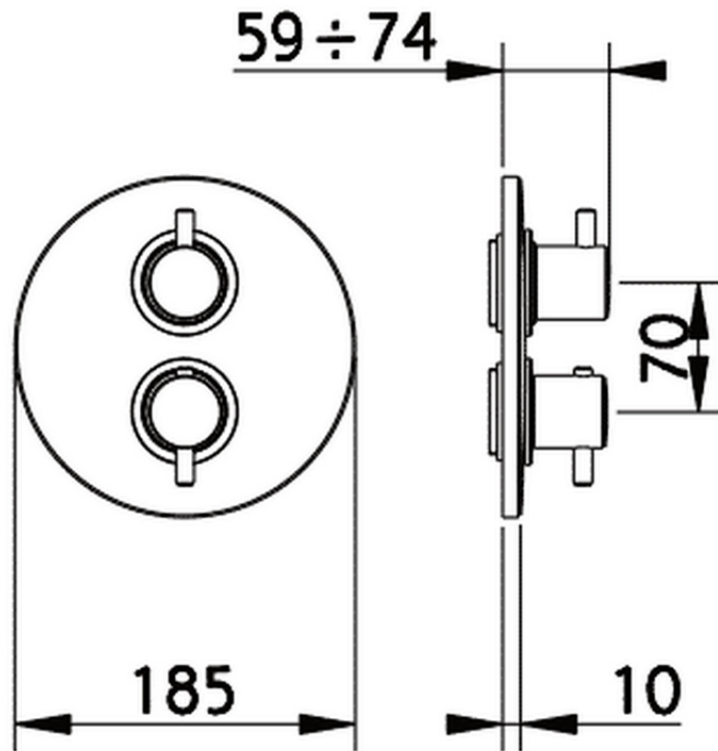

Exposed part for 3-outlet con.thermo.shower valve THERMO_TV018200

TV018200

<https://en.huberitalia.com/exposed-part-for-3-outlet-con-thermo-shower-valve-thermo-tv018200>

Piastra/Plate/Plaque/Platte/Placa

2-3mm: XX 25-40 YY 76-91

10 mm: XX 16-31 YY 65-80

ZB018201

<https://en.huberitalia.com/3-outlet-concealed-thermostatic-shower-valve-concealed-zb018201>

2026-04-06