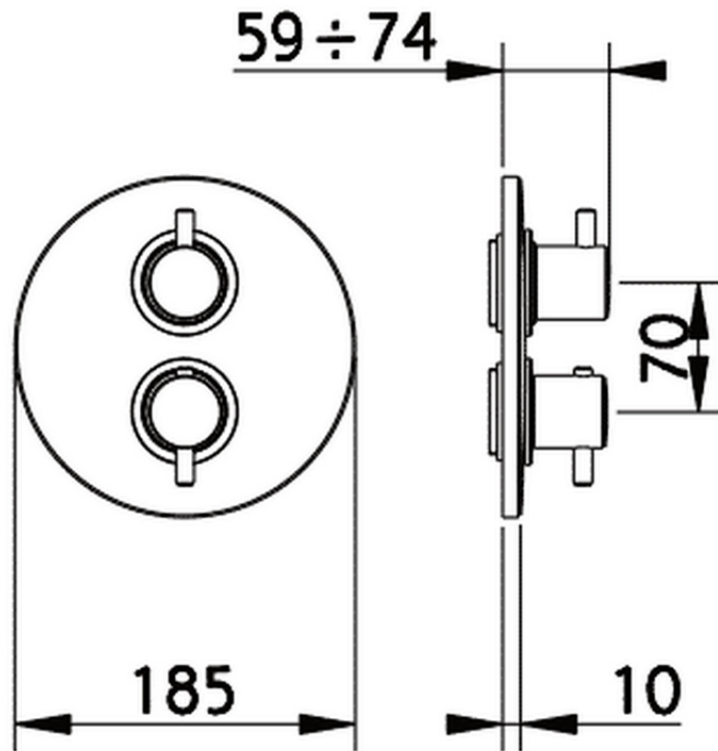

Exposed part for 3-outlet con.thermo.shower valve THERMO_TV018200

TV018200

<https://en.huberitalia.com/exposed-part-for-3-outlet-con-thermo-shower-valve-thermo-tv018200>

Piastra/Plate/Plaque/Platte/Placa

2-3mm: XX 25-40 YY 76-91

10 mm: XX 16-31 YY 65-80

ZB018201

<https://en.huberitalia.com/3-outlet-concealed-thermostatic-shower-valve-concealed-zb018201>

2026-04-29