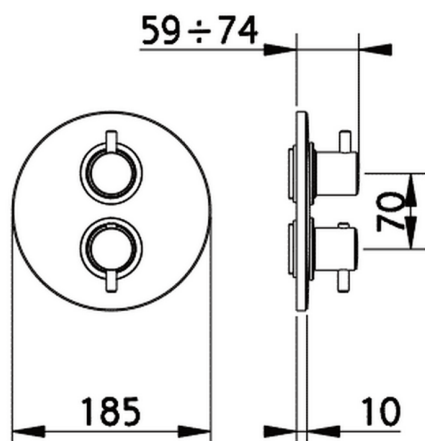

Exposed part for 3-outlet con.thermo.shower valve THERMO_TV018200

MODEL **TV018200**

Exposed part for 3-outlet thermostatic mixer, with 3 outlet diverter, without concealed part, for item ZB018201

AVAILABLE FINISHINGS

3-outlet Concealed thermostatic shower valve CONCEALED_ZB018201

MODEL **ZB018201**

3-Outlet Concealed thermostatic mixer, with 3-outlet diverter, without trim kit

AVAILABLE FINISHINGS

CHARACTERISTICS

Installation	Concealed
Cartridge Spare Parts	24.04A.PP
8x20 Plus P Thermostatic Valve	
Concealed	1

Piastra/Plate/Plaque/Platte/Placa
 2-3mm: XX 25-40 YY 76-91
 10 mm: XX 16-31 YY 65-80

DeviaStop

The Huber Devia Stop technology allows to adjust the water flow and to direct it to the selected output point (overhead soaker, hand shower, etc).