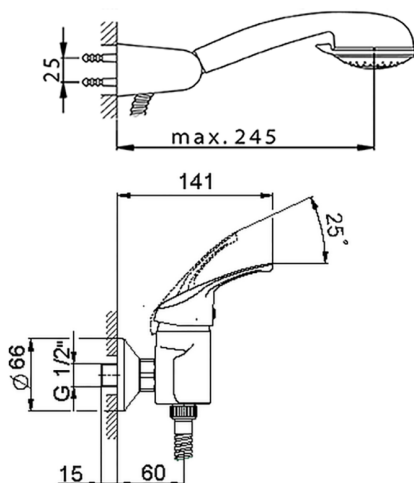

Single lever shower mixer, with shower set BACCARAT_BC000450

MODEL **BC000450**

Single lever shower mixer, with shower set, wall mounted adjustable handshower bracket, Teti ABS 3 sprays handshower, Brass 150 cm flexible hose

AVAILABLE FINISHINGS

CHARACTERISTICS

Cartridge Spare Parts **ZZ95274000**

40 mm Cartridge

2026-04-06