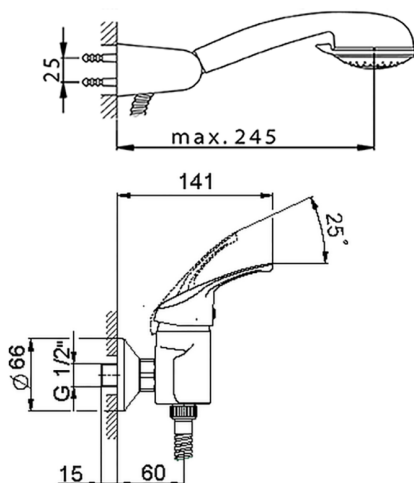

Single lever shower mixer, with shower set BACCARAT_BC000450

MODEL **BC000450**

Single lever shower mixer, with shower set, wall mounted adjustable handshower bracket, Teti ABS 3 sprays handshower, Brass 150 cm flexible hose

AVAILABLE FINISHINGS

CHARACTERISTICS

Cartridge Spare Parts **ZZ95274000**

40 mm Cartridge

2026-05-15