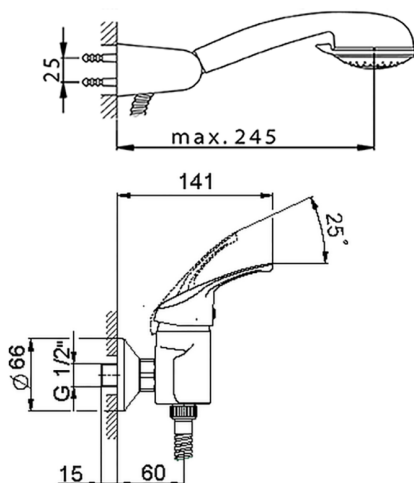

Single lever shower mixer, with shower set BACCARAT_BC000450

MODEL **BC000450**

Single lever shower mixer, with shower set, wall mounted adjustable handshower bracket, Teti ABS 3 sprays handshower, Brass 150 cm flexible hose

AVAILABLE FINISHINGS

CHARACTERISTICS

Cartridge Spare Parts **ZZ95274000**

40 mm Cartridge

2026-06-26