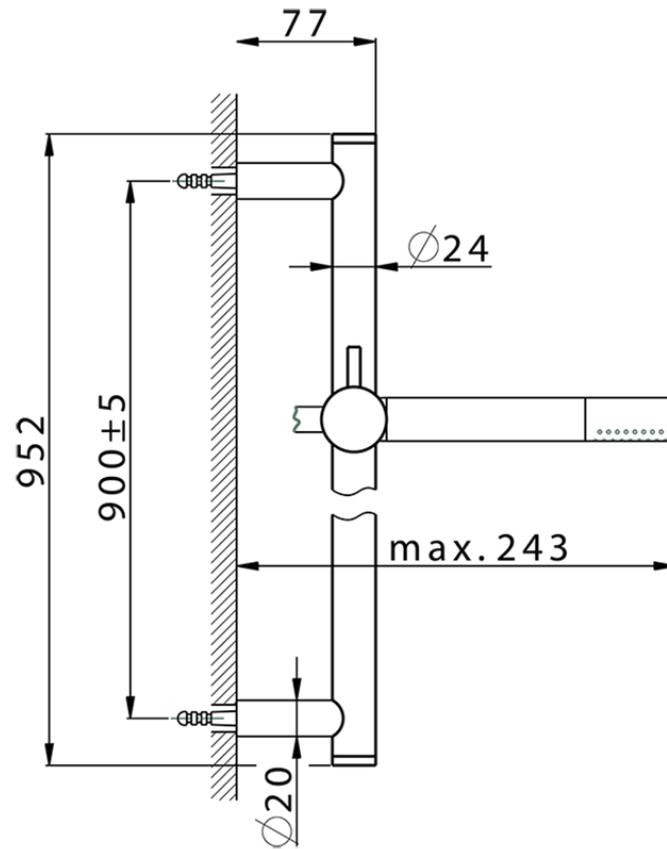

Slide rail shower set SHOWER\_SS010720

SS010720

<https://en.huberitalia.com/slide-rail-shower-set-shower-ss010720>

2026-05-17