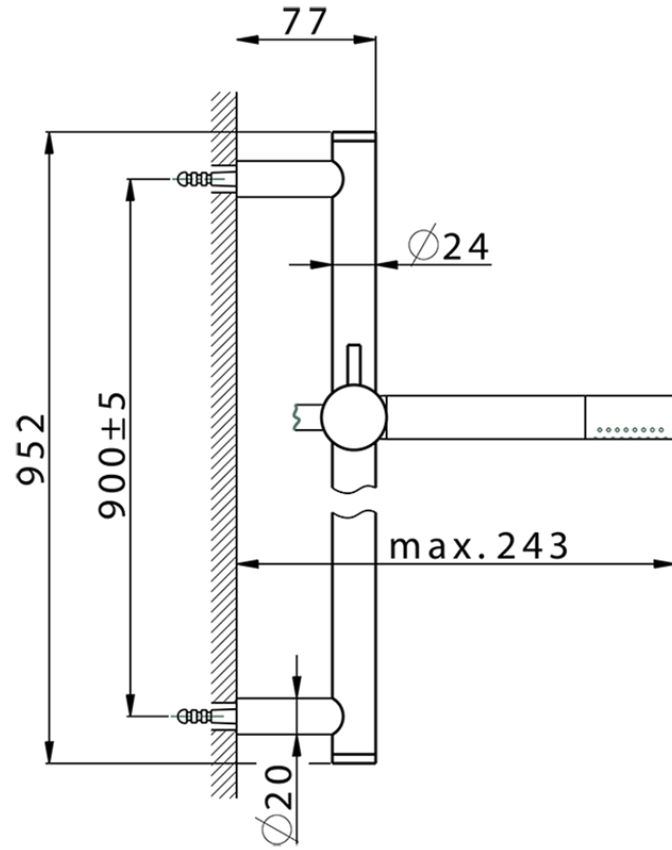

Slide rail shower set SHOWER_SS010720

SS010720

<https://en.huberitalia.com/slide-rail-shower-set-shower-ss010720>

2026-06-26