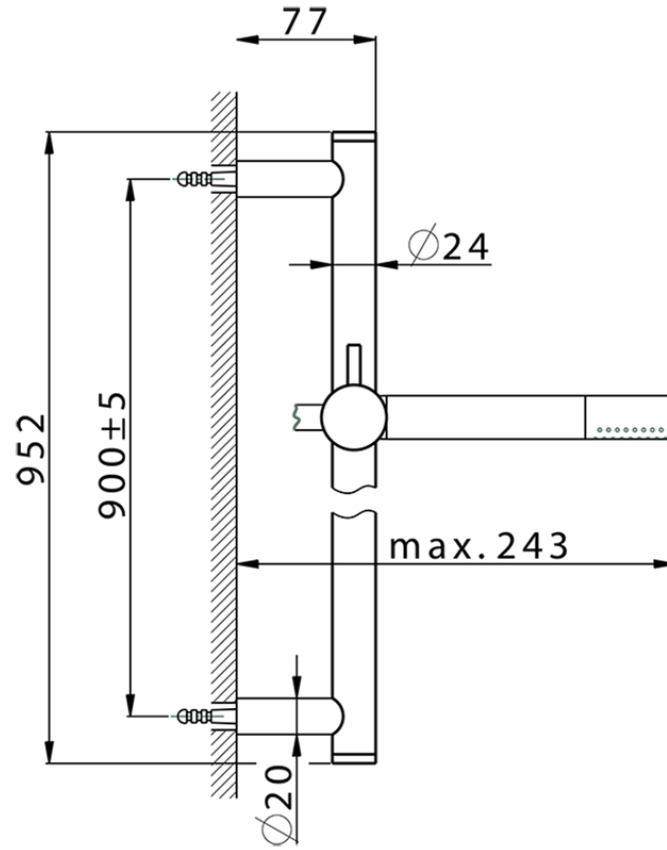

Slide rail shower set SHOWER_SS010720

SS010720

<https://en.huberitalia.com/slide-rail-shower-set-shower-ss010720>

2026-06-06