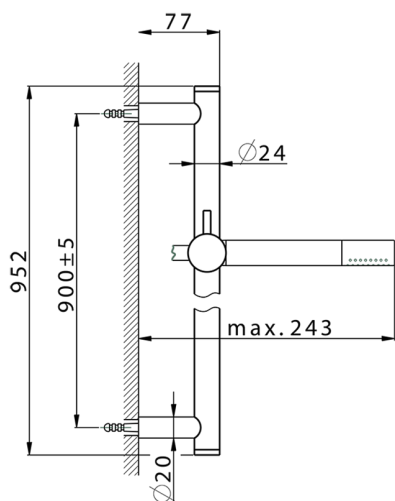

Slide rail shower set SHOWER_SS010720

MODEL **SS010720**

Slide rail shower set, 90 cm brass slide bar $\varnothing 24$ w/
Brass sliding bracket, Brass D.24mm minimalistic one
spray handshower, 150 cm SUPREME smooth
flexible hose

AVAILABLE FINISHINGS

- **21** 21 Chrome
- **2B** 2B Polished Nickel
- **40** 40 Matt Black
- **4Q** 4Q Matt White

CHARACTERISTICS

2026-04-07