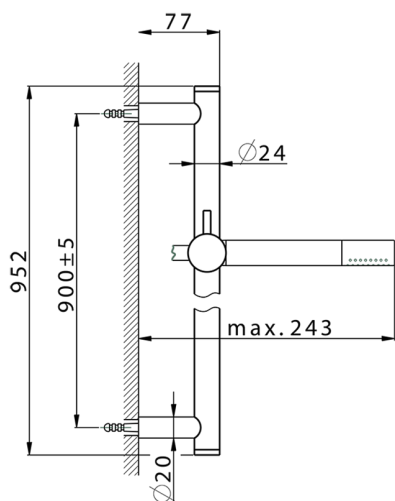

Slide rail shower set SHOWER_SS010720

MODEL **SS010720**

Slide rail shower set, 90 cm brass slide bar $\varnothing 24$ w/
Brass sliding bracket, Brass D.24mm minimalistic one
spray handshower, 150 cm SUPREME smooth
flexible hose

AVAILABLE FINISHINGS

- **21** 21 Chrome
- **2B** 2B Polished Nickel
- **40** 40 Matt Black
- **4Q** 4Q Matt White

CHARACTERISTICS

2026-04-09