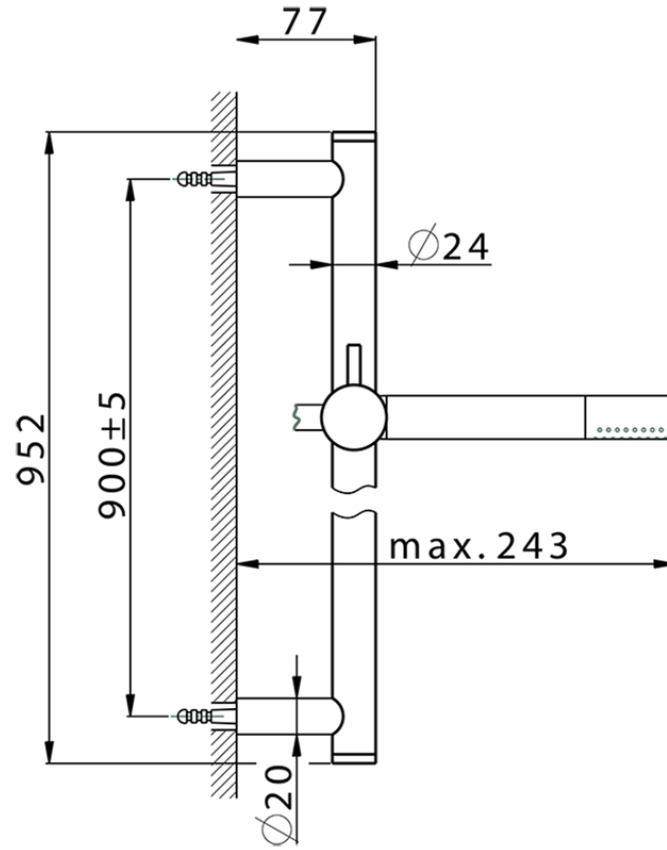

Slide rail shower set SHOWER_SS010720

SS010720

<https://en.huberitalia.com/slide-rail-shower-set-shower-ss010720>

2026-06-26