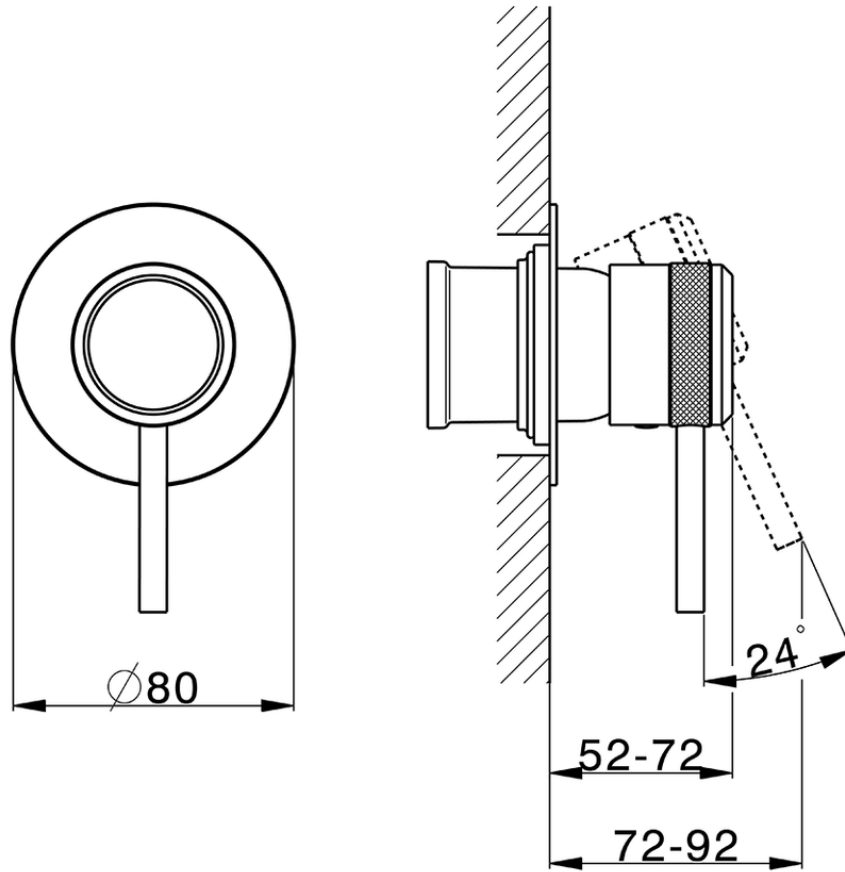

## Exposed part for concealed S.L. shower valve CHRONOS\_CR003000

CR003000

<https://en.huberitalia.com/exposed-part-for-concealed-s-l-shower-valve-chronos-cr003000>

## Piastra/Plate/Plaque/Platte/Placa

2-3mm: XX 27-47 YY 54-74

10mm: XX 16-40 YY 43-68

ZB005301

<https://en.huberitalia.com/concealed-single-lever-shower-mixer-concealed-zb005301>

## Piastra/Plate/Plaque/Platte/Placa

2-3mm: XX 27-47 YY 54-74

10mm: XX 16-40 YY 43-68

ZB005300

<https://en.huberitalia.com/concealed-single-lever-shower-valve-concealed-zb005300>

2026-07-01