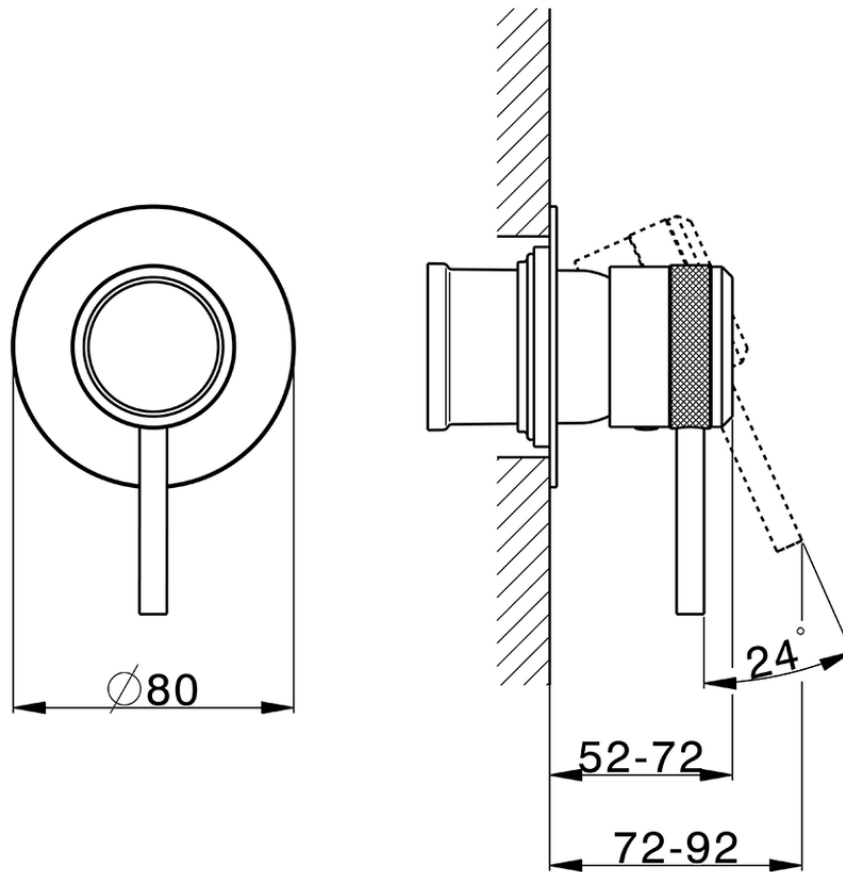

## Exposed part for concealed S.L. shower valve CHRONOS\_CR003000

CR003000

<https://en.huberitalia.com/exposed-part-for-concealed-s-l-shower-valve-chronos-cr003000>

## Piastra/Plate/Plaque/Platte/Placa

2-3mm: XX 27-47 YY 54-74

10mm: XX 16-40 YY 43-68

ZB005301

<https://en.huberitalia.com/concealed-single-lever-shower-mixer-concealed-zb005301>

Piastra/Plate/Plaque/Platte/Placa

2-3mm: XX 27-47 YY 54-74

10mm: XX 16-40 YY 43-68

ZB005300

<https://en.huberitalia.com/concealed-single-lever-shower-valve-concealed-zb005300>

2026-06-30