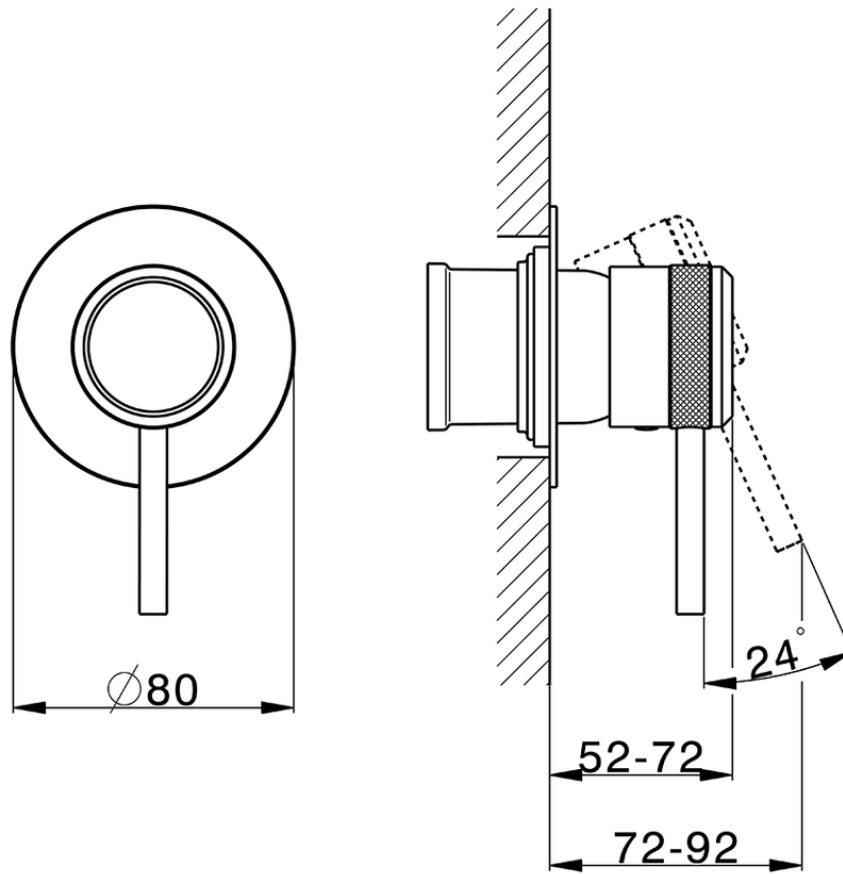

## Exposed part for concealed S.L. shower valve CHRONOS\_CR003000

CR003000

<https://en.huberitalia.com/exposed-part-for-concealed-s-l-shower-valve-chronos-cr003000>

## Piastra/Plate/Plaque/Platte/Placa

2-3mm: XX 27-47 YY 54-74

10mm: XX 16-40 YY 43-68

ZB005301

<https://en.huberitalia.com/concealed-single-lever-shower-mixer-concealed-zb005301>

## Piastra/Plate/Plaque/Platte/Placa

2-3mm: XX 27-47 YY 54-74

10mm: XX 16-40 YY 43-68

ZB005300

<https://en.huberitalia.com/concealed-single-lever-shower-valve-concealed-zb005300>

2026-06-09