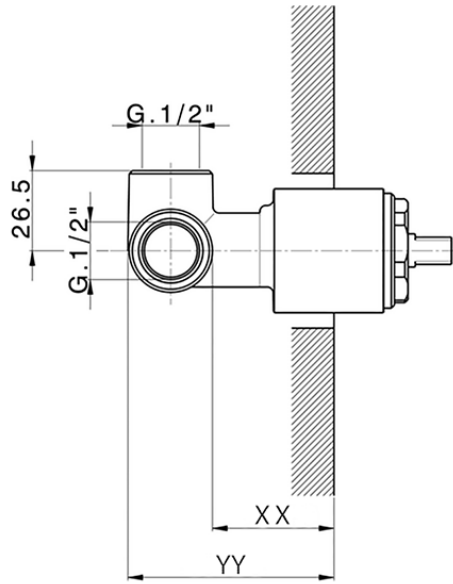

Exposed part for concealed S.L. shower valve CHRONOS_CR003000

CR003000

<https://en.huberitalia.com/exposed-part-for-concealed-s-l-shower-valve-chronos-cr003000>

Piastra/Plate/Plaque/Platte/Placa
 2-3mm: XX 27-47 YY 54-74
 10mm: XX 16-40 YY 43-68

ZB005301

<https://en.huberitalia.com/concealed-single-lever-shower-mixer-concealed-zb005301>

Piastra/Plate/Plaque/Platte/Placa

2-3mm: XX 27-47 YY 54-74

10mm: XX 16-40 YY 43-68

ZB005300

<https://en.huberitalia.com/concealed-single-lever-shower-valve-concealed-zb005300>