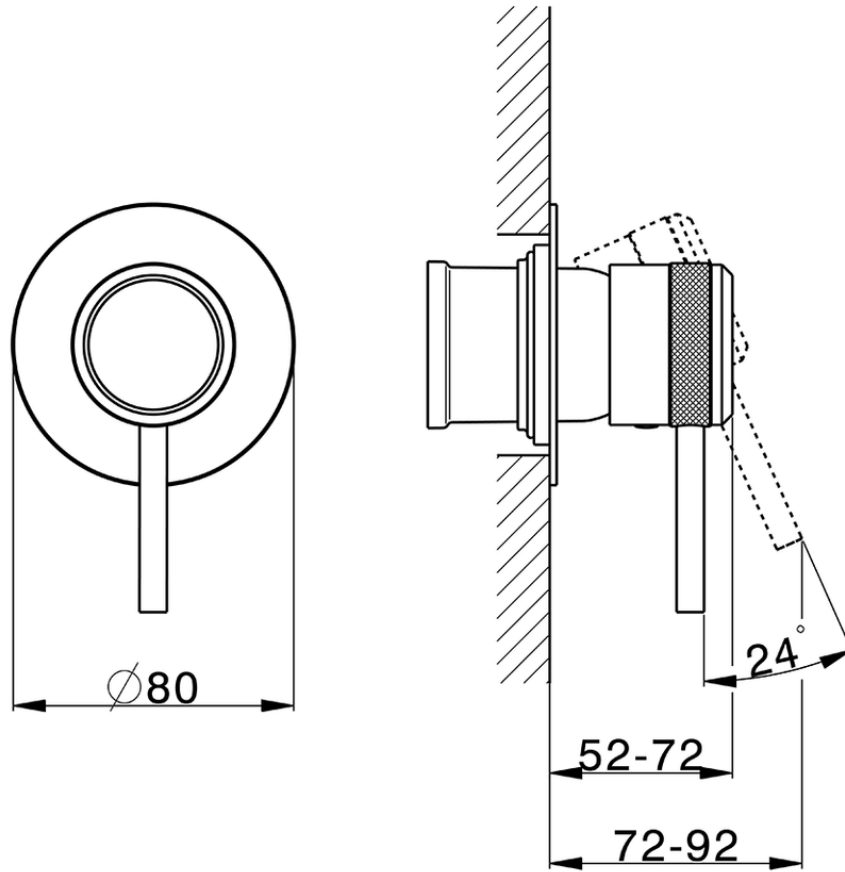

Exposed part for concealed S.L. shower valve CHRONOS_CR003000

CR003000

<https://en.huberitalia.com/exposed-part-for-concealed-s-l-shower-valve-chronos-cr003000>

Piastra/Plate/Plaque/Platte/Placa
 2-3mm: XX 27-47 YY 54-74
 10mm: XX 16-40 YY 43-68

ZB005301

<https://en.huberitalia.com/concealed-single-lever-shower-mixer-concealed-zb005301>

Piastra/Plate/Plaque/Platte/Placa

2-3mm: XX 27-47 YY 54-74

10mm: XX 16-40 YY 43-68

ZB005300

<https://en.huberitalia.com/concealed-single-lever-shower-valve-concealed-zb005300>