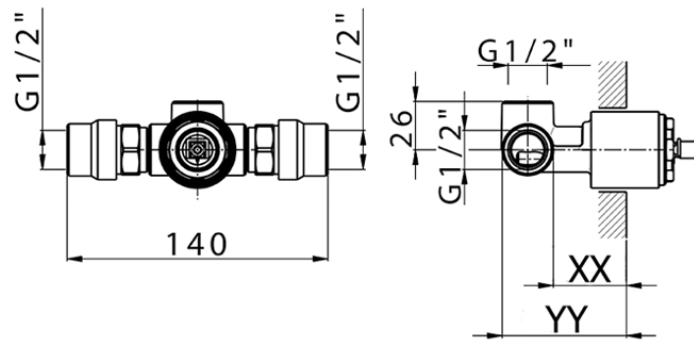

Exposed part for concealed S.L. shower valve CHRONOS_CR003000

CR003000

<https://en.huberitalia.com/exposed-part-for-concealed-s-l-shower-valve-chronos-cr003000>

Piastra/Plate/Plaque/Platte/Placa
 2-3mm: XX 27-47 YY 54-74
 10mm: XX 16-40 YY 43-68

ZB005301

<https://en.huberitalia.com/concealed-single-lever-shower-mixer-concealed-zb005301>

Piastra/Plate/Plaque/Platte/Placa

2-3mm: XX 27-47 YY 54-74

10mm: XX 16-40 YY 43-68

ZB005300

<https://en.huberitalia.com/concealed-single-lever-shower-valve-concealed-zb005300>