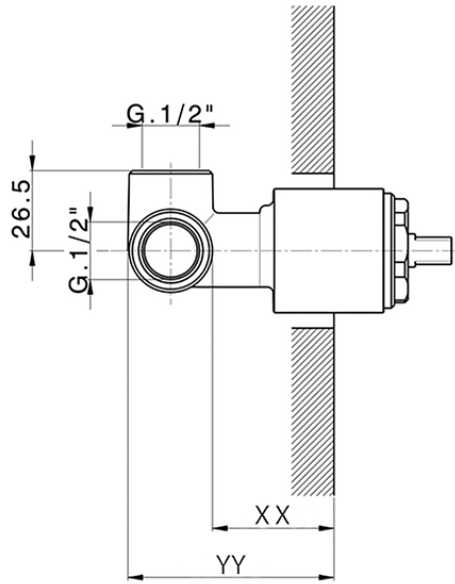

## Exposed part for concealed S.L. shower valve CHRONOS\_CR003000

CR003000

<https://en.huberitalia.com/exposed-part-for-concealed-s-l-shower-valve-chronos-cr003000>

## Piastra/Plate/Plaque/Platte/Placa

2-3mm: XX 27-47 YY 54-74

10mm: XX 16-40 YY 43-68

ZB005301

<https://en.huberitalia.com/concealed-single-lever-shower-mixer-concealed-zb005301>

## Piastra/Plate/Plaque/Platte/Placa

2-3mm: XX 27-47 YY 54-74

10mm: XX 16-40 YY 43-68

ZB005300

<https://en.huberitalia.com/concealed-single-lever-shower-valve-concealed-zb005300>

2026-06-09