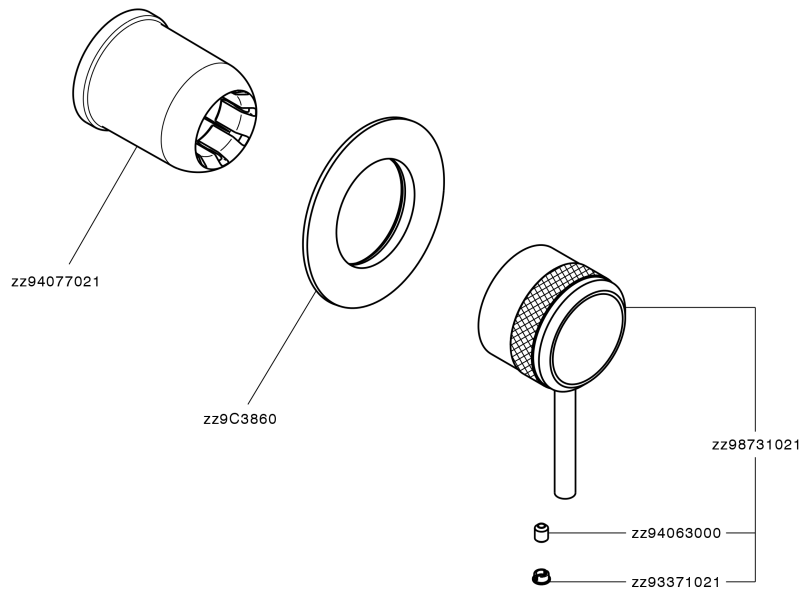

Exposed part for concealed S.L. shower valve CHRONOS_CR003000

CR003000

<https://en.huberitalia.com/exposed-part-for-concealed-s-l-shower-valve-chronos-cr003000>

Concealed single lever shower mixer CONCEALED_ZB005301

ZB005301

<https://en.huberitalia.com/concealed-single-lever-shower-mixer-concealed-zb005301>

Concealed single lever shower valve CONCEALED_ZB005300

ZB005300

<https://en.huberitalia.com/concealed-single-lever-shower-valve-concealed-zb005300>