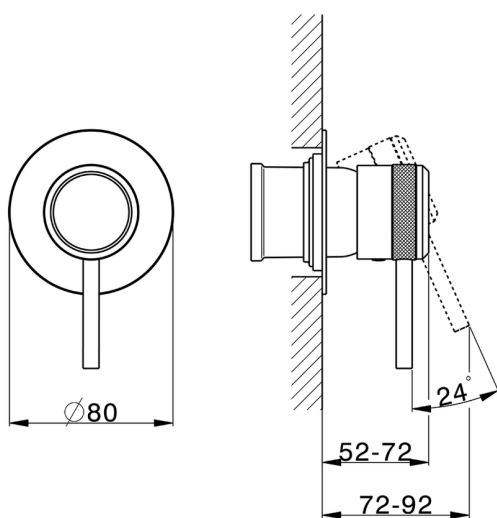

Exposed part for concealed S.L. shower valve **CHRONOS_CR003000**

MODEL **CR003000**

Exposed part for concealed S.L. shower valve, without concealed part, for item ZB005300 - ZB005301

AVAILABLE FINISHINGS

- 
21 21 Chrome
- 
2F 2F Brushed Nickel
- 
2Q 2Q Black Titanium

CHARACTERISTICS

Installation **Concealed**

Required concealed parts **ZB005301**

ZB005300

Exposed part for concealed S.L. shower valve CHRONOS_CR003000

CR003000

<https://en.huberitalia.com/exposed-part-for-concealed-s-l-shower-valve-chronos-cr003000>

Concealed single lever shower mixer CONCEALED_ZB005301

MODEL **ZB005301**

Concealed single lever shower mixer, 1/2" concealed shower, without trim kit, with noise reducers

CHARACTERISTICS

Installation	Concealed
Cartridge Spare Parts	ZZ94035000
35 mm Cartridge	
Concealed	1

Piastra/Plate/Plaque/Platte/Placa
 2-3mm: XX 27-47 YY 54-74
 10mm: XX 16-40 YY 43-68

2026-06-30