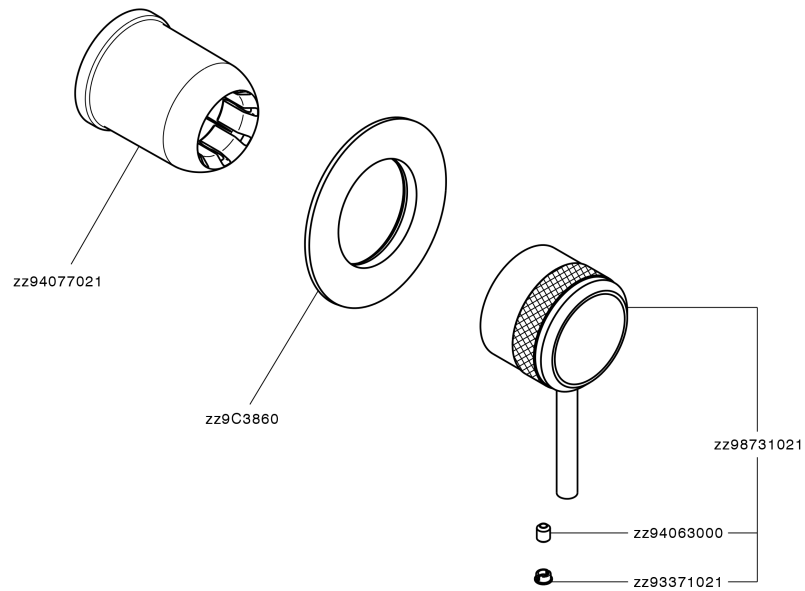

Exposed part for concealed S.L. shower valve **CHRONOS_CR003000**

MODEL **CR003000**

Exposed part for concealed S.L. shower valve, without concealed part, for item ZB005300 - ZB005301

AVAILABLE FINISHINGS

- 
21 21 Chrome
- 
2F 2F Brushed Nickel
- 
2Q 2Q Black Titanium

CHARACTERISTICS

Installation **Concealed**

Required concealed parts **ZB005301**

ZB005300

Exposed part for concealed S.L. shower valve CHRONOS_CR003000

CR003000

<https://en.huberitalia.com/exposed-part-for-concealed-s-l-shower-valve-chronos-cr003000>

Concealed single lever shower mixer CONCEALED_ZB005301

MODEL **ZB005301**

Concealed single lever shower mixer, 1/2" concealed shower, without trim kit, with noise reducers

Concealed single lever shower valve CONCEALED_ZB005300

MODEL **ZB005300**

Concealed single lever shower valve, 1/2" Concealed shower mixer, without trim kit

AVAILABLE FINISHINGS

 **04** 04 Without finishing