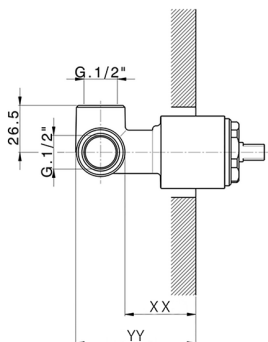

CR003000

<https://en.huberitalia.com/exposed-part-for-concealed-s-l-shower-valve-chronos-cr003000>

Concealed single lever shower mixer CONCEALED_ZB005301

MODEL **ZB005301**

Concealed single lever shower mixer, 1/2" concealed shower, without trim kit, with noise reducers

AVAILABLE FINISHINGS

04 04 Without finishing

CHARACTERISTICS

Installation	Concealed
Cartridge Spare Parts	ZZ94035000
35 mm Cartridge	
Concealed	1

Piastra/Plate/Plaque/Platte/Placa
 2-3mm: XX 27-47 YY 54-74
 10mm: XX 16-40 YY 43-68

Concealed single lever shower valve CONCEALED_ZB005300

MODEL **ZB005300**

Concealed single lever shower valve, 1/2" Concealed shower mixer, without trim kit

AVAILABLE FINISHINGS

 **04** 04 Without finishing

CHARACTERISTICS

Installation	Concealed
Cartridge Spare Parts	ZZ94035000
35 mm Cartridge	
Concealed	1

Piastra/Plate/Plaque/Platte/Placa
 2-3mm: XX 27-47 YY 54-74
 10mm: XX 16-40 YY 43-68

2026-06-30