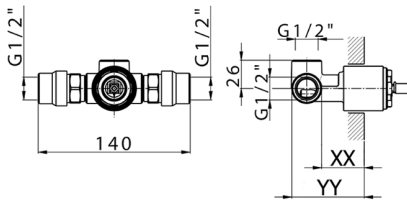

- 
21 21 Chrome
- 
2F 2F Brushed Nickel
- 
2Q 2Q Black Titanium

CHARACTERISTICS

Installation **Concealed**

Required concealed parts **ZB005301**

ZB005300

Exposed part for concealed S.L. shower valve CHRONOS_CR003000

CR003000

<https://en.huberitalia.com/exposed-part-for-concealed-s-l-shower-valve-chronos-cr003000>

Concealed single lever shower mixer CONCEALED_ZB005301

MODEL **ZB005301**

Concealed single lever shower mixer, 1/2" concealed shower, without trim kit, with noise reducers

AVAILABLE FINISHINGS

04 04 Without finishing

CHARACTERISTICS

Installation	Concealed
Cartridge Spare Parts	ZZ94035000
35 mm Cartridge	
Concealed	1

Piastra/Plate/Plaque/Platte/Placa
 2-3mm: XX 27-47 YY 54-74
 10mm: XX 16-40 YY 43-68

Concealed single lever shower valve CONCEALED_ZB005300

MODEL **ZB005300**

Concealed single lever shower valve, 1/2" Concealed shower mixer, without trim kit

AVAILABLE FINISHINGS

 **04** 04 Without finishing