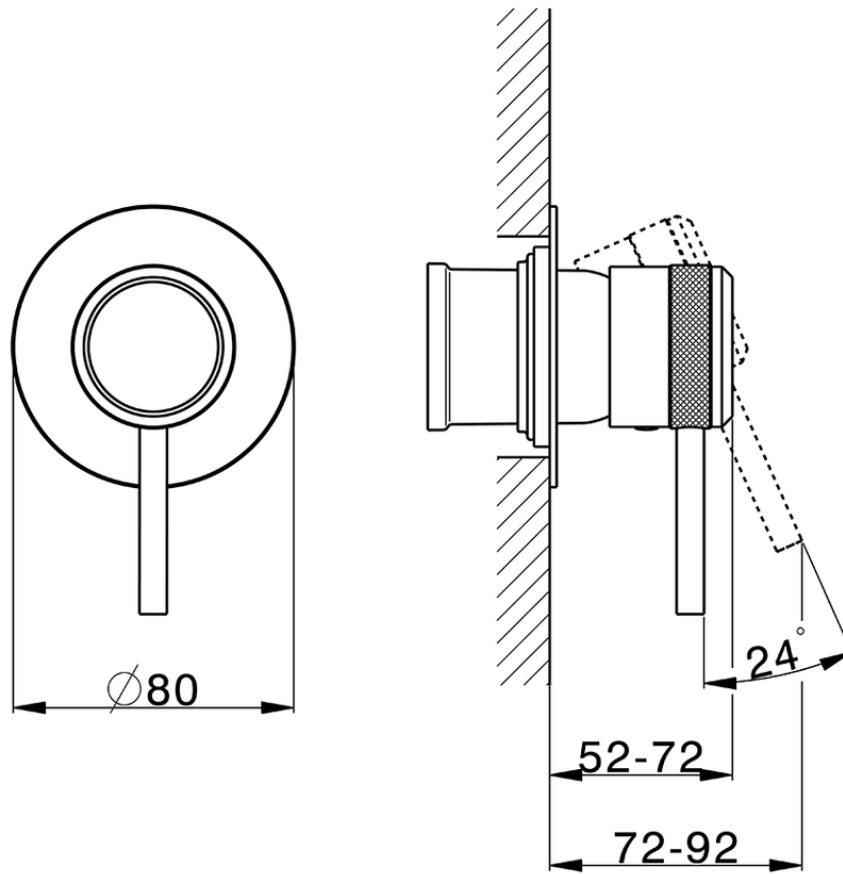

Exposed part for concealed S.L. shower valve CHRONOS_CR003000

CR003000

<https://en.huberitalia.com/exposed-part-for-concealed-s-l-shower-valve-chronos-cr003000>

Piastra/Plate/Plaque/Platte/Placa
 2-3mm: XX 27-47 YY 54-74
 10mm: XX 16-40 YY 43-68

ZB005301

<https://en.huberitalia.com/concealed-single-lever-shower-mixer-concealed-zb005301>

Piastra/Plate/Plaque/Platte/Placa

2-3mm: XX 27-47 YY 54-74

10mm: XX 16-40 YY 43-68

ZB005300

<https://en.huberitalia.com/concealed-single-lever-shower-valve-concealed-zb005300>