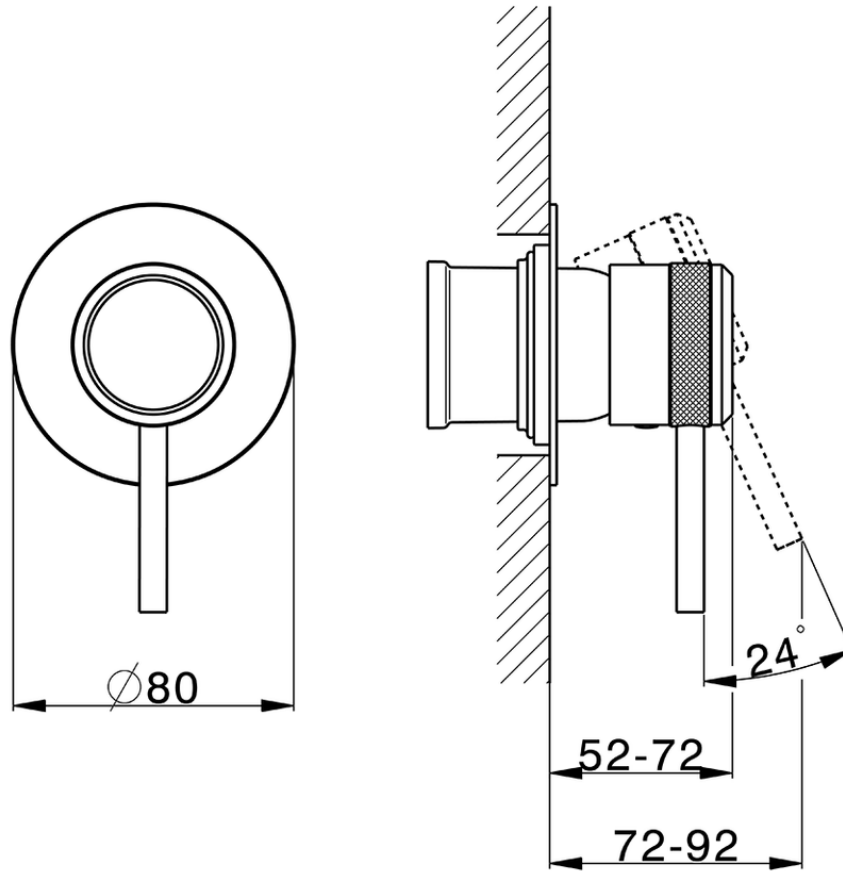

Exposed part for concealed S.L. shower valve CHRONOS_CR003000

CR003000

<https://en.huberitalia.com/exposed-part-for-concealed-s-l-shower-valve-chronos-cr003000>

Piastra/Plate/Plaque/Platte/Placa
 2-3mm: XX 27-47 YY 54-74
 10mm: XX 16-40 YY 43-68

ZB005301

<https://en.huberitalia.com/concealed-single-lever-shower-mixer-concealed-zb005301>

Piastra/Plate/Plaque/Platte/Placa

2-3mm: XX 27-47 YY 54-74

10mm: XX 16-40 YY 43-68

ZB005300

<https://en.huberitalia.com/concealed-single-lever-shower-valve-concealed-zb005300>