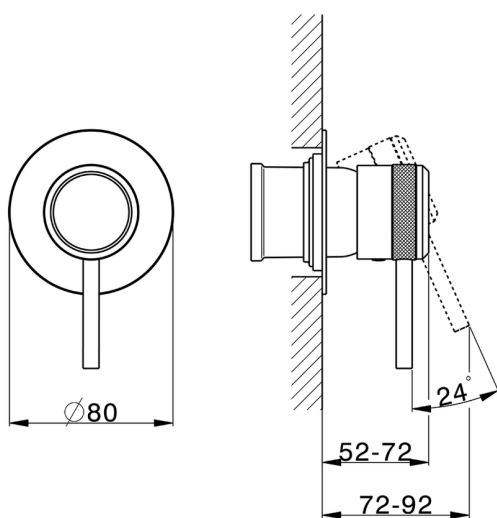

Exposed part for concealed S.L. shower valve **CHRONOS_CR003000**

MODEL **CR003000**

Exposed part for concealed S.L. shower valve, without concealed part, for item ZB005300 - ZB005301

AVAILABLE FINISHINGS

- 
21 21 Chrome
- 
2F 2F Brushed Nickel
- 
2Q 2Q Black Titanium

CHARACTERISTICS

Installation **Concealed**

Required concealed parts **ZB005301**

ZB005300

Exposed part for concealed S.L. shower valve CHRONOS_CR003000

CR003000

<https://en.huberitalia.com/exposed-part-for-concealed-s-l-shower-valve-chronos-cr003000>

Concealed single lever shower mixer CONCEALED_ZB005301

MODEL **ZB005301**

Concealed single lever shower mixer, 1/2" concealed shower, without trim kit, with noise reducers

Concealed single lever shower valve CONCEALED_ZB005300

MODEL **ZB005300**

Concealed single lever shower valve, 1/2" Concealed shower mixer, without trim kit

AVAILABLE FINISHINGS

04 04 Without finishing

CHARACTERISTICS