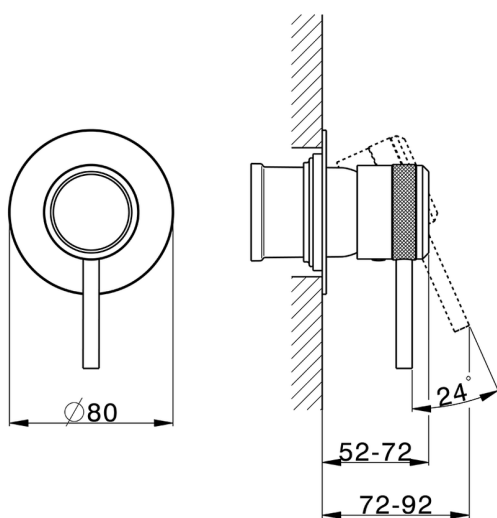

Exposed part for concealed S.L. shower valve **CHRONOS_CR003000**

MODEL **CR003000**

Exposed part for concealed S.L. shower valve, without concealed part, for item ZB005300 - ZB005301

AVAILABLE FINISHINGS

- 
21 21 Chrome
- 
2F 2F Brushed Nickel
- 
2Q 2Q Black Titanium

CHARACTERISTICS

Installation **Concealed**

Required concealed parts **ZB005301**
ZB005300

Exposed part for concealed S.L. shower valve CHRONOS_CR003000

CR003000

<https://en.huberitalia.com/exposed-part-for-concealed-s-l-shower-valve-chronos-cr003000>

Concealed single lever shower mixer CONCEALED_ZB005301

MODEL **ZB005301**

Concealed single lever shower mixer, 1/2" concealed shower, without trim kit, with noise reducers

CHARACTERISTICS

Installation	Concealed
Cartridge Spare Parts	ZZ94035000
35 mm Cartridge	
Concealed	1

Piastra/Plate/Plaque/Platte/Placa
 2-3mm: XX 27-47 YY 54-74
 10mm: XX 16-40 YY 43-68

2026-07-01