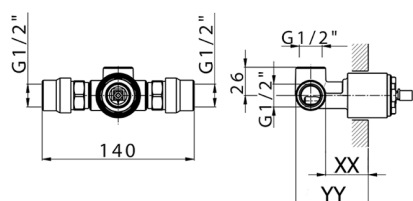

- 
21 21 Chrome
- 
2F 2F Brushed Nickel
- 
2Q 2Q Black Titanium

CHARACTERISTICS

Installation **Concealed**

Required concealed parts **ZB005301**

ZB005300

Exposed part for concealed S.L. shower valve CHRONOS_CR003000

CR003000

<https://en.huberitalia.com/exposed-part-for-concealed-s-l-shower-valve-chronos-cr003000>

Concealed single lever shower mixer CONCEALED_ZB005301

MODEL **ZB005301**

Concealed single lever shower mixer, 1/2" concealed shower, without trim kit, with noise reducers

AVAILABLE FINISHINGS

04 04 Without finishing

CHARACTERISTICS

Installation	Concealed
Cartridge Spare Parts	ZZ94035000
35 mm Cartridge	
Concealed	1

Piastra/Plate/Plaque/Platte/Placa
 2-3mm: XX 27-47 YY 54-74
 10mm: XX 16-40 YY 43-68

Concealed single lever shower valve CONCEALED_ZB005300

MODEL **ZB005300**

Concealed single lever shower valve, 1/2" Concealed shower mixer, without trim kit

AVAILABLE FINISHINGS

04 04 Without finishing

CHARACTERISTICS