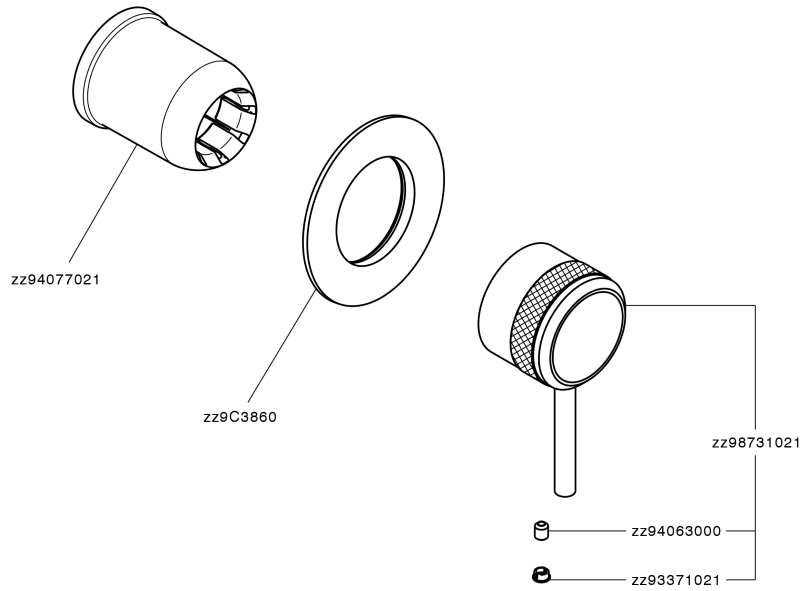

Exposed part for concealed S.L. shower valve **CHRONOS_CR003000**

MODEL **CR003000**

Exposed part for concealed S.L. shower valve, without concealed part, for item ZB005300 - ZB005301

AVAILABLE FINISHINGS

- 
21 21 Chrome
- 
2F 2F Brushed Nickel
- 
2Q 2Q Black Titanium

CHARACTERISTICS

Installation **Concealed**

Required concealed parts **ZB005301**
ZB005300

Exposed part for concealed S.L. shower valve CHRONOS_CR003000

CR003000

<https://en.huberitalia.com/exposed-part-for-concealed-s-l-shower-valve-chronos-cr003000>

Concealed single lever shower mixer CONCEALED_ZB005301

MODEL **ZB005301**

Concealed single lever shower mixer, 1/2" concealed shower, without trim kit, with noise reducers

Concealed single lever shower valve CONCEALED_ZB005300

MODEL **ZB005300**

Concealed single lever shower valve, 1/2" Concealed shower mixer, without trim kit

AVAILABLE FINISHINGS

 **04** 04 Without finishing