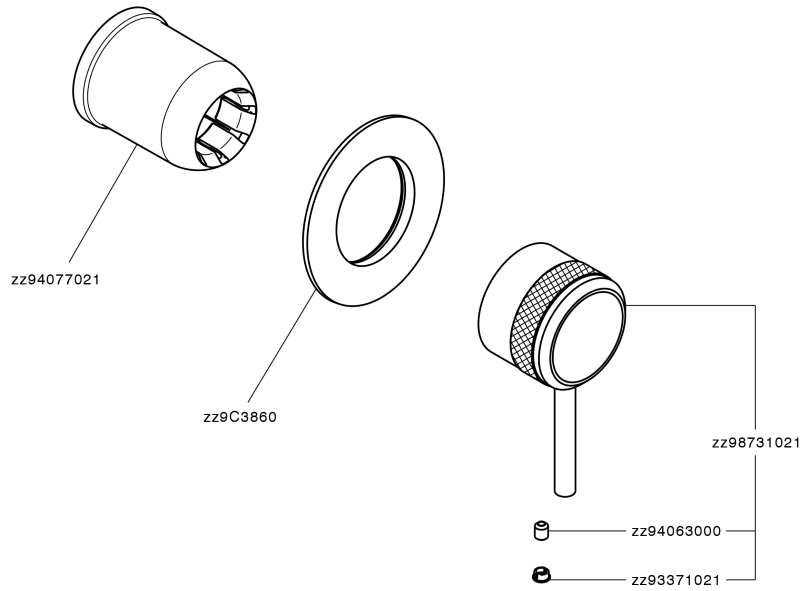

Exposed part for concealed S.L. shower valve **CHRONOS_CR003000**

MODEL **CR003000**

Exposed part for concealed S.L. shower valve, without concealed part, for item ZB005300 - ZB005301

AVAILABLE FINISHINGS

- 
21 21 Chrome
- 
2F 2F Brushed Nickel
- 
2Q 2Q Black Titanium

CHARACTERISTICS

Installation **Concealed**

Required concealed parts **ZB005301**

ZB005300

Exposed part for concealed S.L. shower valve CHRONOS_CR003000

CR003000

<https://en.huberitalia.com/exposed-part-for-concealed-s-l-shower-valve-chronos-cr003000>

Concealed single lever shower mixer CONCEALED_ZB005301

MODEL **ZB005301**

Concealed single lever shower mixer, 1/2" concealed shower, without trim kit, with noise reducers

Concealed single lever shower valve CONCEALED_ZB005300

MODEL **ZB005300**

Concealed single lever shower valve, 1/2" Concealed shower mixer, without trim kit

AVAILABLE FINISHINGS

04 04 Without finishing

CHARACTERISTICS