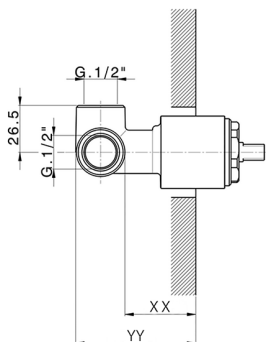

CR003000

<https://en.huberitalia.com/exposed-part-for-concealed-s-l-shower-valve-chronos-cr003000>

Concealed single lever shower mixer CONCEALED_ZB005301

MODEL **ZB005301**

Concealed single lever shower mixer, 1/2" concealed shower, without trim kit, with noise reducers

AVAILABLE FINISHINGS

04 04 Without finishing

CHARACTERISTICS

Installation	Concealed
Cartridge Spare Parts	ZZ94035000
35 mm Cartridge	
Concealed	1

Piastra/Plate/Plaque/Platte/Placa
 2-3mm: XX 27-47 YY 54-74
 10mm: XX 16-40 YY 43-68

Concealed single lever shower valve CONCEALED_ZB005300

MODEL **ZB005300**

Concealed single lever shower valve, 1/2" Concealed shower mixer, without trim kit

AVAILABLE FINISHINGS

 **04** 04 Without finishing

CHARACTERISTICS

Installation	Concealed
Cartridge Spare Parts	ZZ94035000
35 mm Cartridge	
Concealed	1

Piastra/Plate/Plaque/Platte/Placa
 2-3mm: XX 27-47 YY 54-74
 10mm: XX 16-40 YY 43-68

2026-07-01