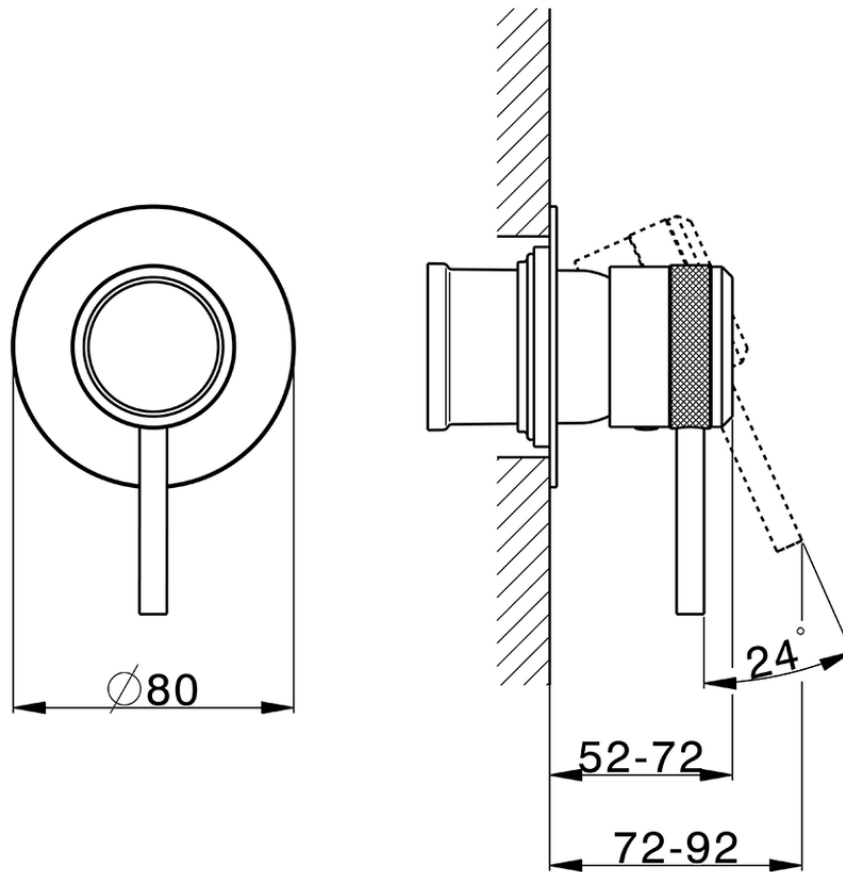

## Exposed part for concealed S.L. shower valve CHRONOS\_CR003000

CR003000

<https://en.huberitalia.com/exposed-part-for-concealed-s-l-shower-valve-chronos-cr003000>

## Piastra/Plate/Plaque/Platte/Placa

2-3mm: XX 27-47 YY 54-74

10mm: XX 16-40 YY 43-68

ZB005301

<https://en.huberitalia.com/concealed-single-lever-shower-mixer-concealed-zb005301>

Piastra/Plate/Plaque/Platte/Placa

2-3mm: XX 27-47 YY 54-74

10mm: XX 16-40 YY 43-68

ZB005300

<https://en.huberitalia.com/concealed-single-lever-shower-valve-concealed-zb005300>

2026-04-08