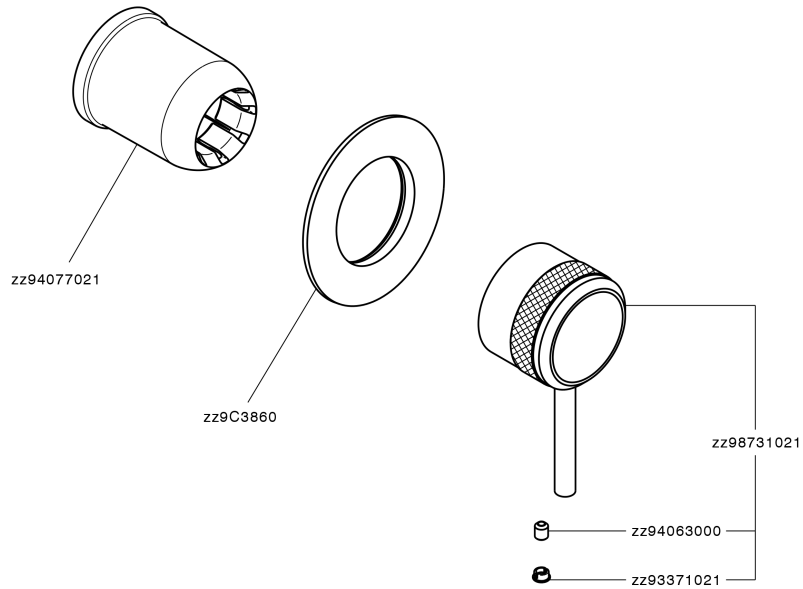

## Exposed part for concealed S.L. shower valve CHRONOS\_CR003000

CR003000

<https://en.huberitalia.com/exposed-part-for-concealed-s-l-shower-valve-chronos-cr003000>

Concealed single lever shower mixer CONCEALED\_ZB005301

ZB005301

<https://en.huberitalia.com/concealed-single-lever-shower-mixer-concealed-zb005301>

Concealed single lever shower valve CONCEALED\_ZB005300

ZB005300

<https://en.huberitalia.com/concealed-single-lever-shower-valve-concealed-zb005300>