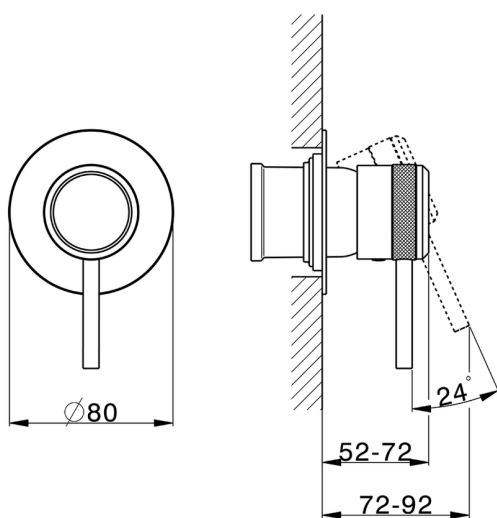

Exposed part for concealed S.L. shower valve CHRONOS_CR003000

MODEL **CR003000**

Exposed part for concealed S.L. shower valve, without concealed part, for item ZB005300 - ZB005301

AVAILABLE FINISHINGS

- 
21 21 Chrome
- 
2F 2F Brushed Nickel
- 
2Q 2Q Black Titanium

CHARACTERISTICS

Installation **Concealed**

Required concealed parts **ZB005301**

ZB005300

Exposed part for concealed S.L. shower valve CHRONOS_CR003000

CR003000

<https://en.huberitalia.com/exposed-part-for-concealed-s-l-shower-valve-chronos-cr003000>

CHARACTERISTICS

Installation	Concealed
Cartridge Spare Parts	ZZ94035000
35 mm Cartridge	
Concealed	1

Piastra/Plate/Plaque/Platte/Placa
 2-3mm: XX 27-47 YY 54-74
 10mm: XX 16-40 YY 43-68

Concealed single lever shower valve CONCEALED_ZB005300

Piastra/Plate/Plaque/Platte/Placa
 2-3mm: XX 27-47 YY 54-74
 10mm: XX 16-40 YY 43-68

2026-05-19