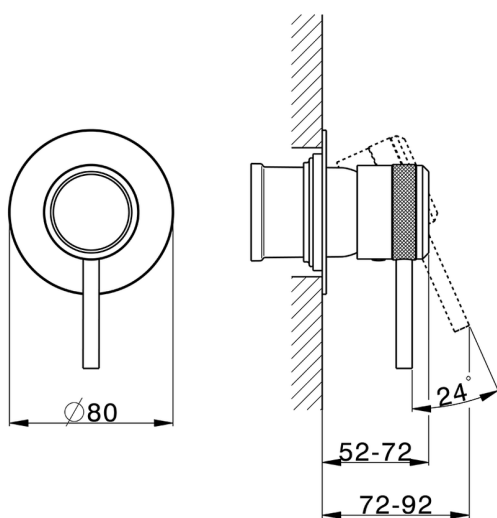

Exposed part for concealed S.L. shower valve **CHRONOS_CR003000**

MODEL **CR003000**

Exposed part for concealed S.L. shower valve, without concealed part, for item ZB005300 - ZB005301

AVAILABLE FINISHINGS

-  **21** 21 Chrome
-  **2F** 2F Brushed Nickel
-  **2Q** 2Q Black Titanium

CHARACTERISTICS

Installation **Concealed**

Required concealed parts **ZB005301**
ZB005300

Exposed part for concealed S.L. shower valve CHRONOS_CR003000

CR003000

<https://en.huberitalia.com/exposed-part-for-concealed-s-l-shower-valve-chronos-cr003000>

Concealed single lever shower mixer CONCEALED_ZB005301

MODEL **ZB005301**

Concealed single lever shower mixer, 1/2" concealed shower, without trim kit, with noise reducers

CHARACTERISTICS

Installation	Concealed
Cartridge Spare Parts	ZZ94035000
35 mm Cartridge	
Concealed	1

Piastra/Plate/Plaque/Platte/Placa
 2-3mm: XX 27-47 YY 54-74
 10mm: XX 16-40 YY 43-68

2026-04-08