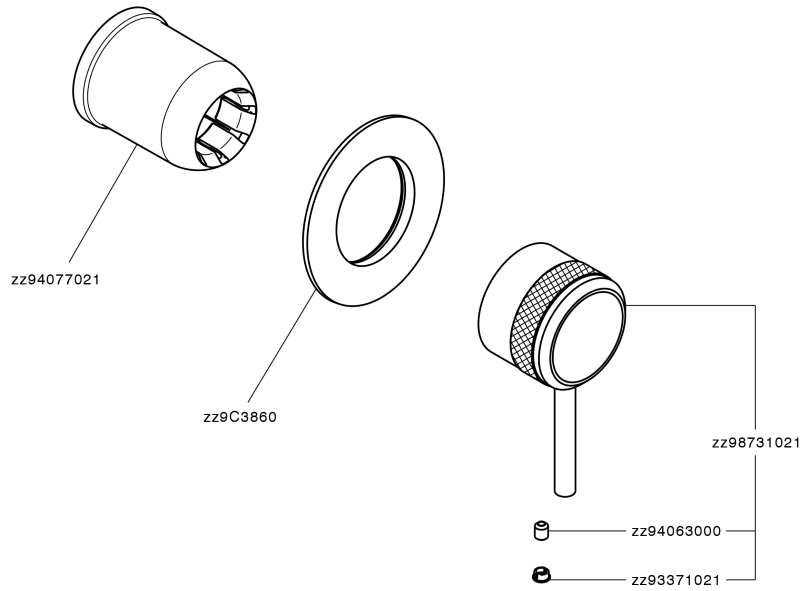

Exposed part for concealed S.L. shower valve CHRONOS_CR003000

MODEL **CR003000**

Exposed part for concealed S.L. shower valve, without concealed part, for item ZB005300 - ZB005301

AVAILABLE FINISHINGS

- 
21 21 Chrome
- 
2F 2F Brushed Nickel
- 
2Q 2Q Black Titanium

CHARACTERISTICS

Installation **Concealed**

Required concealed parts **ZB005301**

ZB005300

Exposed part for concealed S.L. shower valve CHRONOS_CR003000

CR003000

<https://en.huberitalia.com/exposed-part-for-concealed-s-l-shower-valve-chronos-cr003000>

Concealed single lever shower mixer CONCEALED_ZB005301

MODEL **ZB005301**

Concealed single lever shower mixer, 1/2" concealed shower, without trim kit, with noise reducers

AVAILABLE FINISHINGS

04 04 Without finishing

CHARACTERISTICS

Installation	Concealed
Cartridge Spare Parts	ZZ94035000
35 mm Cartridge	
Concealed	1

Piastra/Plate/Plaque/Platte/Placa
 2-3mm: XX 27-47 YY 54-74
 10mm: XX 16-40 YY 43-68

Concealed single lever shower valve CONCEALED_ZB005300