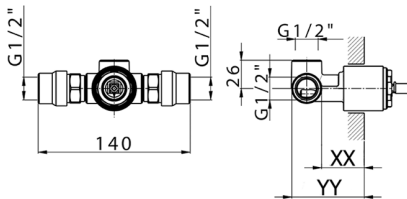

-  **21** 21 Chrome
-  **2F** 2F Brushed Nickel
-  **2Q** 2Q Black Titanium

CHARACTERISTICS

Installation **Concealed**

Required concealed parts **ZB005301**
ZB005300

Exposed part for concealed S.L. shower valve CHRONOS_CR003000

CR003000

<https://en.huberitalia.com/exposed-part-for-concealed-s-l-shower-valve-chronos-cr003000>

Concealed single lever shower mixer CONCEALED_ZB005301

MODEL **ZB005301**

Concealed single lever shower mixer, 1/2" concealed shower, without trim kit, with noise reducers

AVAILABLE FINISHINGS

04 04 Without finishing

CHARACTERISTICS

Installation	Concealed
Cartridge Spare Parts	ZZ94035000
35 mm Cartridge	
Concealed	1

Piastra/Plate/Plaque/Platte/Placa
 2-3mm: XX 27-47 YY 54-74
 10mm: XX 16-40 YY 43-68

Concealed single lever shower valve CONCEALED_ZB005300

MODEL **ZB005300**

Concealed single lever shower valve, 1/2" Concealed shower mixer, without trim kit

AVAILABLE FINISHINGS

 **04** 04 Without finishing