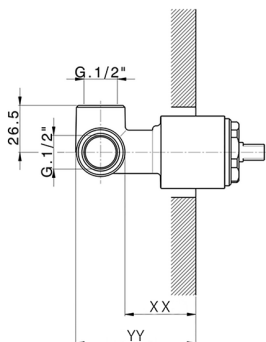

CR003000

<https://en.huberitalia.com/exposed-part-for-concealed-s-l-shower-valve-chronos-cr003000>

Concealed single lever shower mixer CONCEALED_ZB005301

MODEL **ZB005301**

Concealed single lever shower mixer, 1/2" concealed shower, without trim kit, with noise reducers

AVAILABLE FINISHINGS

04 04 Without finishing

CHARACTERISTICS

Installation	Concealed
Cartridge Spare Parts	ZZ94035000
35 mm Cartridge	
Concealed	1

Piastra/Plate/Plaque/Platte/Placa
 2-3mm: XX 27-47 YY 54-74
 10mm: XX 16-40 YY 43-68

Concealed single lever shower valve CONCEALED_ZB005300

MODEL **ZB005300**

Concealed single lever shower valve, 1/2" Concealed shower mixer, without trim kit

AVAILABLE FINISHINGS

04 04 Without finishing

CHARACTERISTICS

Installation	Concealed
Cartridge Spare Parts	ZZ94035000
35 mm Cartridge	
Concealed	1

Piastra/Plate/Plaque/Platte/Placa
 2-3mm: XX 27-47 YY 54-74
 10mm: XX 16-40 YY 43-68

2026-07-01