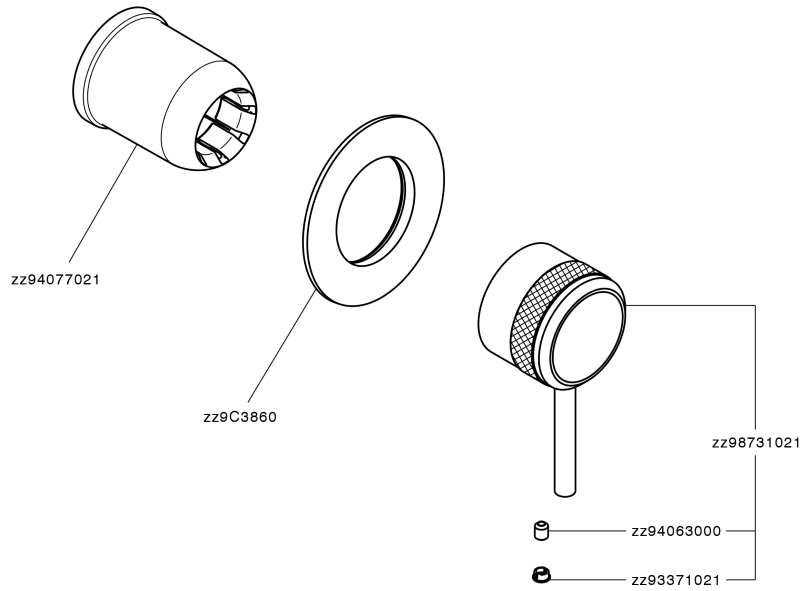

Exposed part for concealed S.L. shower valve **CHRONOS_CR003000**

MODEL **CR003000**

Exposed part for concealed S.L. shower valve, without concealed part, for item ZB005300 - ZB005301

AVAILABLE FINISHINGS

- 
21 21 Chrome
- 
2F 2F Brushed Nickel
- 
2Q 2Q Black Titanium

CHARACTERISTICS

Installation **Concealed**

Required concealed parts **ZB005301**
ZB005300

Exposed part for concealed S.L. shower valve CHRONOS_CR003000

CR003000

<https://en.huberitalia.com/exposed-part-for-concealed-s-l-shower-valve-chronos-cr003000>

Concealed single lever shower mixer CONCEALED_ZB005301

MODEL **ZB005301**

Concealed single lever shower mixer, 1/2" concealed shower, without trim kit, with noise reducers

Concealed single lever shower valve CONCEALED_ZB005300

MODEL **ZB005300**

Concealed single lever shower valve, 1/2" Concealed shower mixer, without trim kit

AVAILABLE FINISHINGS

04 04 Without finishing

CHARACTERISTICS