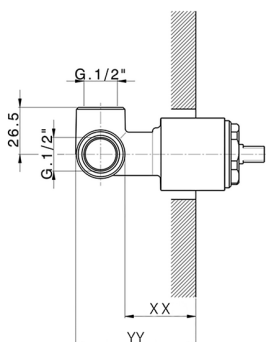

CR003000

<https://en.huberitalia.com/exposed-part-for-concealed-s-l-shower-valve-chronos-cr003000>

Concealed single lever shower mixer CONCEALED_ZB005301

MODEL **ZB005301**

Concealed single lever shower mixer, 1/2" concealed shower, without trim kit, with noise reducers

AVAILABLE FINISHINGS

04 04 Without finishing

CHARACTERISTICS

Installation	Concealed
Cartridge Spare Parts	ZZ94035000
35 mm Cartridge	
Concealed	1

Piastra/Plate/Plaque/Platte/Placa
 2-3mm: XX 27-47 YY 54-74
 10mm: XX 16-40 YY 43-68

Concealed single lever shower valve CONCEALED_ZB005300

MODEL **ZB005300**

Concealed single lever shower valve, 1/2" Concealed shower mixer, without trim kit

AVAILABLE FINISHINGS

 **04** 04 Without finishing

CHARACTERISTICS

Installation	Concealed
Cartridge Spare Parts	ZZ94035000
35 mm Cartridge	
Concealed	1

Piastra/Plate/Plaque/Platte/Placa
 2-3mm: XX 27-47 YY 54-74
 10mm: XX 16-40 YY 43-68

2026-04-08