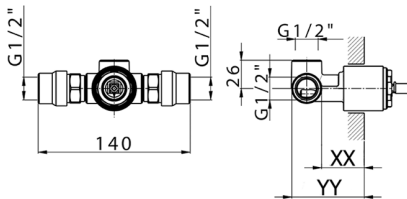

- 
21 21 Chrome
- 
2F 2F Brushed Nickel
- 
2Q 2Q Black Titanium

CHARACTERISTICS

Installation **Concealed**

Required concealed parts **ZB005301**
ZB005300

Exposed part for concealed S.L. shower valve CHRONOS_CR003000

CR003000

<https://en.huberitalia.com/exposed-part-for-concealed-s-l-shower-valve-chronos-cr003000>

Concealed single lever shower mixer CONCEALED_ZB005301

MODEL **ZB005301**

Concealed single lever shower mixer, 1/2" concealed shower, without trim kit, with noise reducers

AVAILABLE FINISHINGS

04 04 Without finishing

CHARACTERISTICS

Installation	Concealed
Cartridge Spare Parts	ZZ94035000
35 mm Cartridge	
Concealed	1

Piastra/Plate/Plaque/Platte/Placa
 2-3mm: XX 27-47 YY 54-74
 10mm: XX 16-40 YY 43-68

Concealed single lever shower valve CONCEALED_ZB005300

MODEL **ZB005300**

Concealed single lever shower valve, 1/2" Concealed shower mixer, without trim kit

AVAILABLE FINISHINGS

04 04 Without finishing

CHARACTERISTICS