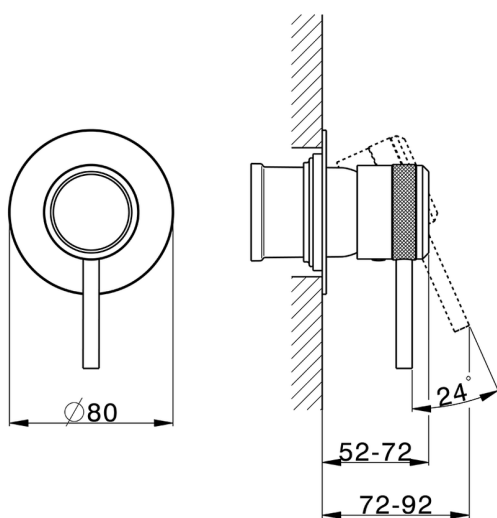

Exposed part for concealed S.L. shower valve **CHRONOS_CR003000**

MODEL **CR003000**

Exposed part for concealed S.L. shower valve, without concealed part, for item ZB005300 - ZB005301

AVAILABLE FINISHINGS

- 
21 21 Chrome
- 
2F 2F Brushed Nickel
- 
2Q 2Q Black Titanium

CHARACTERISTICS

Installation **Concealed**

Required concealed parts **ZB005301**
ZB005300

Exposed part for concealed S.L. shower valve CHRONOS_CR003000

CR003000

<https://en.huberitalia.com/exposed-part-for-concealed-s-l-shower-valve-chronos-cr003000>

Concealed single lever shower mixer CONCEALED_ZB005301

MODEL **ZB005301**

Concealed single lever shower mixer, 1/2" concealed shower, without trim kit, with noise reducers

Concealed single lever shower valve CONCEALED_ZB005300

MODEL **ZB005300**

Concealed single lever shower valve, 1/2" Concealed shower mixer, without trim kit

AVAILABLE FINISHINGS

04 04 Without finishing

CHARACTERISTICS