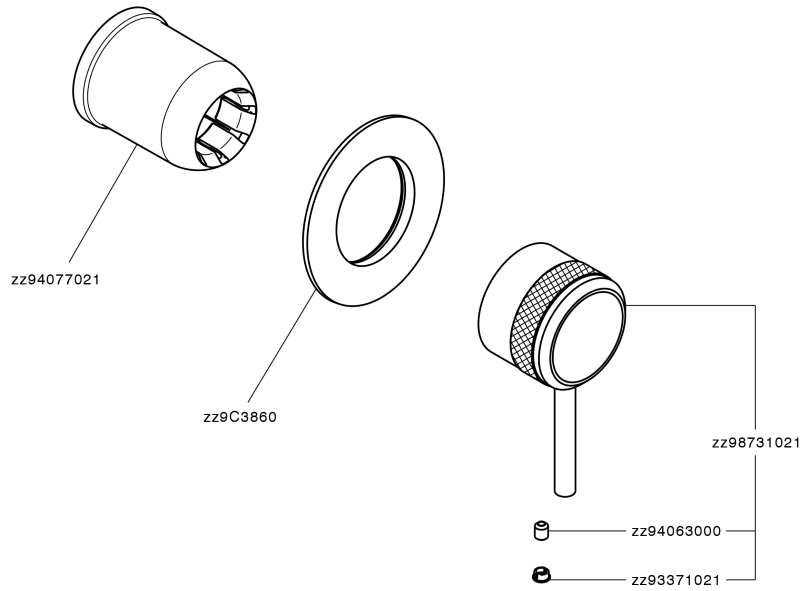

Exposed part for concealed S.L. shower valve **CHRONOS_CR003000**

MODEL **CR003000**

Exposed part for concealed S.L. shower valve, without concealed part, for item ZB005300 - ZB005301

AVAILABLE FINISHINGS

-  **21** 21 Chrome
-  **2F** 2F Brushed Nickel
-  **2Q** 2Q Black Titanium

CHARACTERISTICS

Installation **Concealed**

Required concealed parts **ZB005301**
ZB005300

Exposed part for concealed S.L. shower valve CHRONOS_CR003000

CR003000

<https://en.huberitalia.com/exposed-part-for-concealed-s-l-shower-valve-chronos-cr003000>

Concealed single lever shower mixer CONCEALED_ZB005301

MODEL **ZB005301**

Concealed single lever shower mixer, 1/2" concealed shower, without trim kit, with noise reducers

Concealed single lever shower valve CONCEALED_ZB005300

MODEL **ZB005300**

Concealed single lever shower valve, 1/2" Concealed shower mixer, without trim kit

AVAILABLE FINISHINGS

 **04** 04 Without finishing