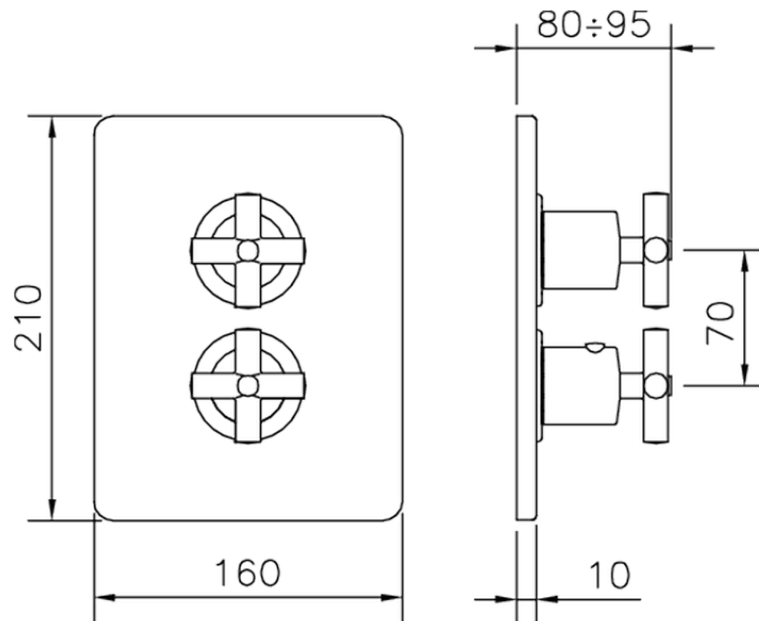

Exposed part for 3-outlet con.thermo.shower valve SUITE_SU018200

SU018200

<https://en.huberitalia.com/exposed-part-for-3-outlet-con-thermo-shower-valve-suite-su018200>

Piastra/Plate/Plaque/Platte/Placa

2-3mm: XX 25-40 YY 76-91

10 mm: XX 16-31 YY 65-80

ZB018201

<https://en.huberitalia.com/3-outlet-concealed-thermostatic-shower-valve-concealed-zb018201>

2026-06-25