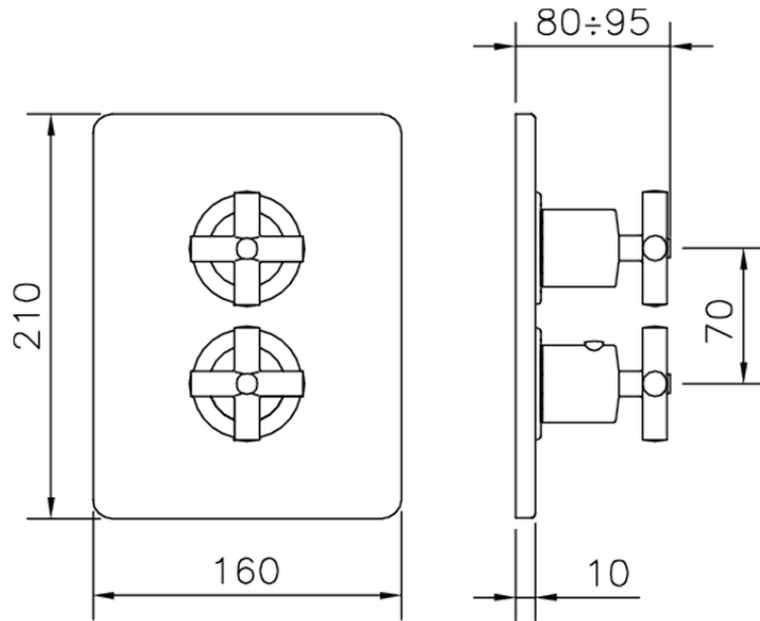

Exposed part for 3-outlet con.thermo.shower valve SUITE_SU018200

SU018200

<https://en.huberitalia.com/exposed-part-for-3-outlet-con-thermo-shower-valve-suite-su018200>

Piastra/Plate/Plaque/Platte/Placa

2-3mm: XX 25-40 YY 76-91

10 mm: XX 16-31 YY 65-80

ZB018201

<https://en.huberitalia.com/3-outlet-concealed-thermostatic-shower-valve-concealed-zb018201>

2026-04-29