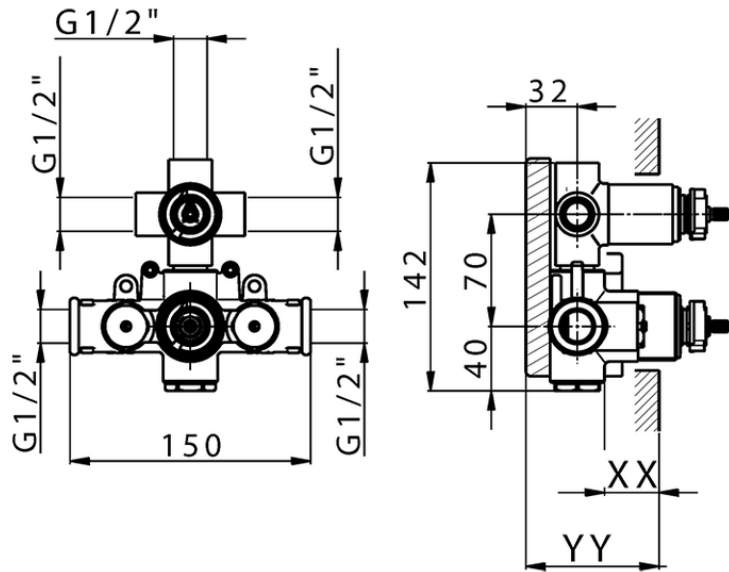

Exposed part for 3-outlet con.thermo.shower valve SUITE_SU018200

SU018200

<https://en.huberitalia.com/exposed-part-for-3-outlet-con-thermo-shower-valve-suite-su018200>

Piastra/Plate/Plaque/Platte/Placa

2-3mm: XX 25-40 YY 76-91

10 mm: XX 16-31 YY 65-80

ZB018201

<https://en.huberitalia.com/3-outlet-concealed-thermostatic-shower-valve-concealed-zb018201>

2026-04-29