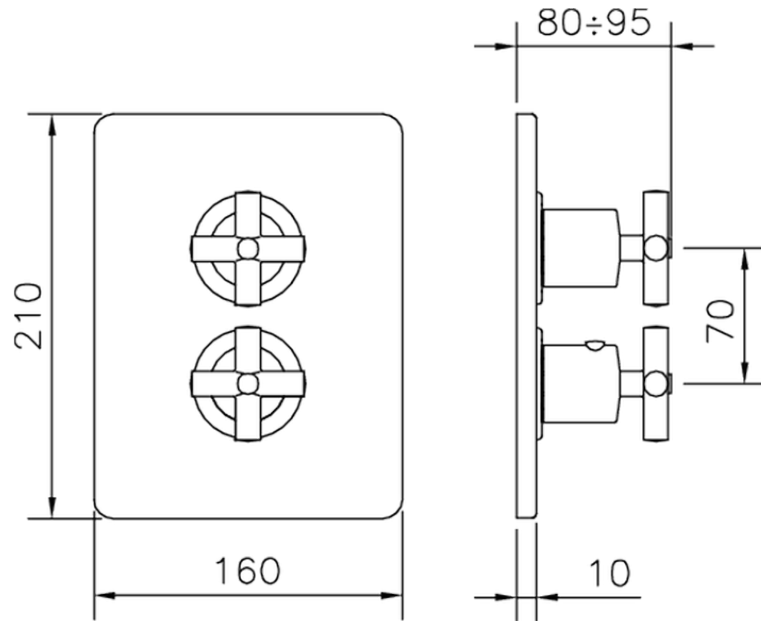

Exposed part for 3-outlet con.thermo.shower valve SUITE_SU018200

SU018200

<https://en.huberitalia.com/exposed-part-for-3-outlet-con-thermo-shower-valve-suite-su018200>

Piastra/Plate/Plaque/Platte/Placa

2-3mm: XX 25-40 YY 76-91

10 mm: XX 16-31 YY 65-80

ZB018201

<https://en.huberitalia.com/3-outlet-concealed-thermostatic-shower-valve-concealed-zb018201>

2026-06-25