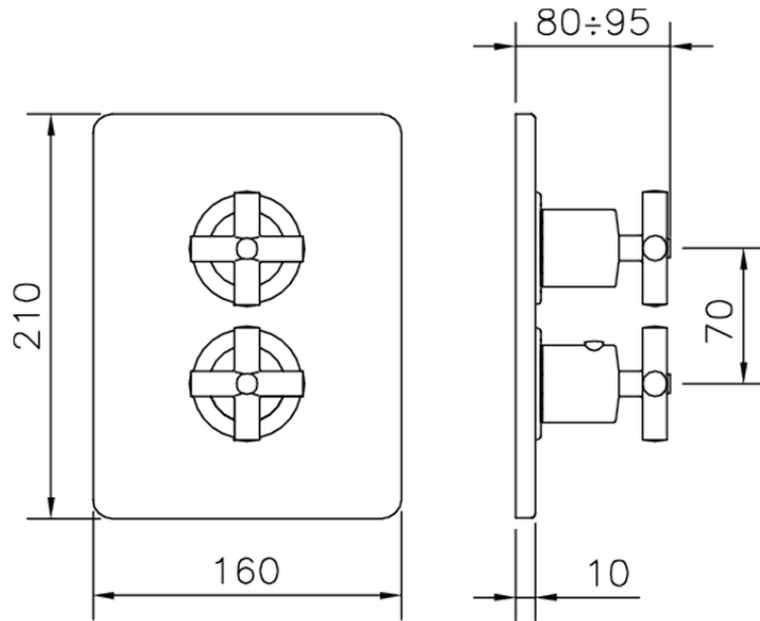

Exposed part for 3-outlet con.thermo.shower valve SUITE_SU018200

SU018200

<https://en.huberitalia.com/exposed-part-for-3-outlet-con-thermo-shower-valve-suite-su018200>

Piastra/Plate/Plaque/Platte/Placa

2-3mm: XX 25-40 YY 76-91

10 mm: XX 16-31 YY 65-80

ZB018201

<https://en.huberitalia.com/3-outlet-concealed-thermostatic-shower-valve-concealed-zb018201>

2026-04-05