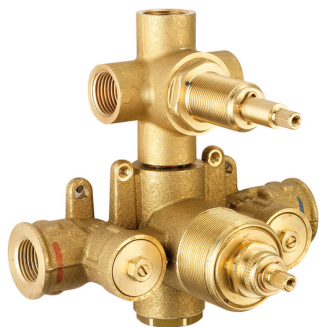

Exposed part for 3-outlet con.thermo.shower valve SUITE_SU018200

MODEL **SU018200**

Exposed part for 3-outlet thermostatic mixer, with 3 outlet diverter, without concealed part, for item ZB018201

AVAILABLE FINISHINGS

-  **21** 21 Chrome
-  **40** 40 Matt Black
-  **2F** 2F Brushed Nickel
-  **2W** 2W Brushed Gold

CHARACTERISTICS

Installation **Concealed**
 Required concealed parts **ZB018201**

Thermostatic

The Huber thermostatic is your personal water manager, helping you to handle, control and save water and energy.

3-outlet Concealed thermostatic shower valve CONCEALED_ZB018201

MODEL **ZB018201**

3-Outlet Concealed thermostatic mixer, with 3-outlet diverter, without trim kit

AVAILABLE FINISHINGS

CHARACTERISTICS

Installation	Concealed
Cartridge Spare Parts	24.04A.PP
8x20 Plus P Thermostatic Valve	
Concealed	1

Piastra/Plate/Plaque/Platte/Placa
 2-3mm: XX 25-40 YY 76-91
 10 mm: XX 16-31 YY 65-80

DeviaStop

The Huber Devia Stop technology allows to adjust the water flow and to direct it to the selected output point (overhead soaker, hand shower, etc).