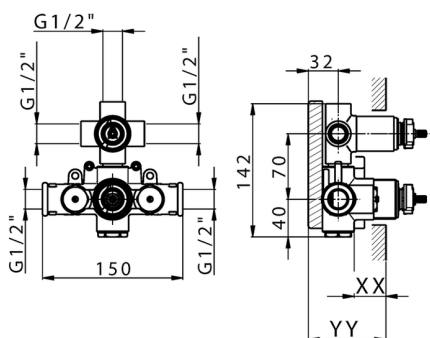

## 3-outlet Concealed thermostatic shower valve CONCEALED\_ZB018201

MODEL **ZB018201**

3-Outlet Concealed thermostatic mixer, with 3-outlet diverter, without trim kit

AVAILABLE FINISHINGS

**04** 04 Without finishing

CHARACTERISTICS

Installation	<b>Concealed</b>
Cartridge Spare Parts	<b>24.04A.PP</b>
<b>8x20 Plus P Thermostatic Valve</b>	
Concealed	<b>1</b>

Piastra/Plate/Plaque/Platte/Placa  
 2-3mm: XX 25-40 YY 76-91  
 10 mm: XX 16-31 YY 65-80