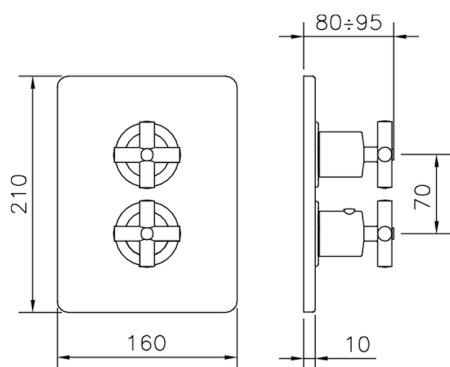

Exposed part for 3-outlet con.thermo.shower valve SUITE_SU018200

MODEL **SU018200**

Exposed part for 3-outlet thermostatic mixer, with 3 outlet diverter, without concealed part, for item ZB018201

AVAILABLE FINISHINGS

- **21** 21 Chrome
- **40** 40 Matt Black
- **2F** 2F Brushed Nickel
- **2W** 2W Brushed Gold

CHARACTERISTICS

Installation **Concealed**
Required concealed parts **ZB018201**

Thermostatic

The Huber thermostatic is your personal water manager, helping you to handle, control and save water and energy.