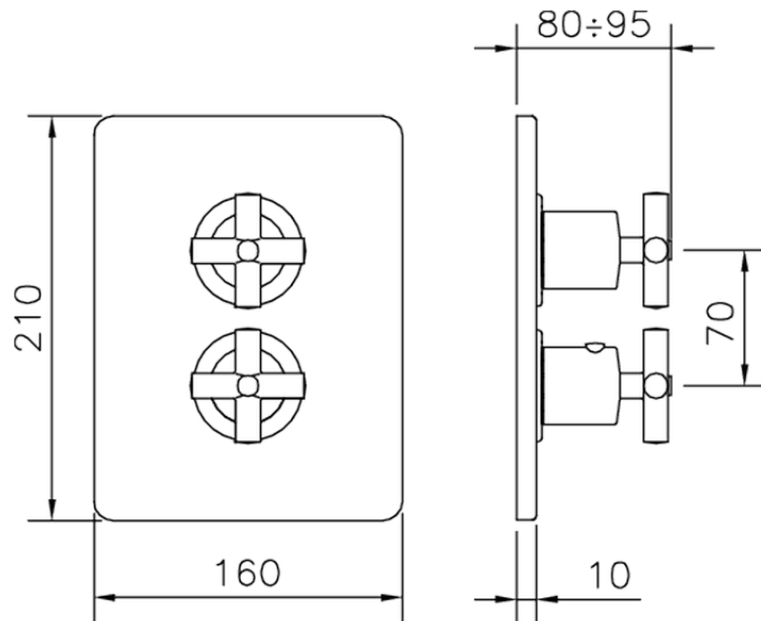

Exposed part for 3-outlet con.thermo.shower valve SUITE_SU018200

SU018200

<https://en.huberitalia.com/exposed-part-for-3-outlet-con-thermo-shower-valve-suite-su018200>

Piastra/Plate/Plaque/Platte/Placa

2-3mm: XX 25-40 YY 76-91

10 mm: XX 16-31 YY 65-80

ZB018201

<https://en.huberitalia.com/3-outlet-concealed-thermostatic-shower-valve-concealed-zb018201>

2026-04-06