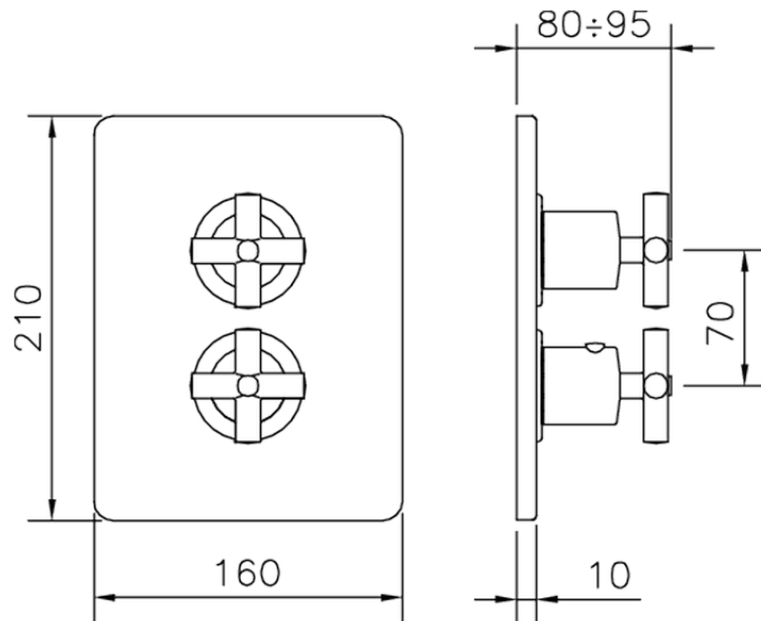

Exposed part for 3-outlet con.thermo.shower valve SUITE_SU018200

SU018200

<https://en.huberitalia.com/exposed-part-for-3-outlet-con-thermo-shower-valve-suite-su018200>

Piastra/Plate/Plaque/Platte/Placa

2-3mm: XX 25-40 YY 76-91

10 mm: XX 16-31 YY 65-80

ZB018201

<https://en.huberitalia.com/3-outlet-concealed-thermostatic-shower-valve-concealed-zb018201>

2026-04-29