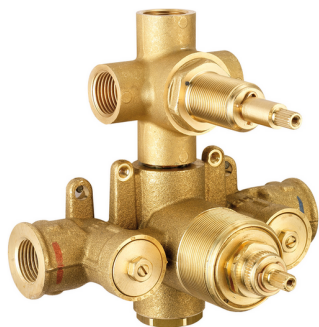

## Exposed part for 3-outlet con.thermo.shower valve SUITE\_SU018200

MODEL **SU018200**

Exposed part for 3-outlet thermostatic mixer, with 3 outlet diverter, without concealed part, for item ZB018201

## 3-outlet Concealed thermostatic shower valve CONCEALED\_ZB018201

MODEL **ZB018201**

3-Outlet Concealed thermostatic mixer, with 3-outlet diverter, without trim kit

AVAILABLE FINISHINGS

CHARACTERISTICS

Installation **Concealed**

Cartridge Spare Parts **24.04A.PP**

**8x20 Plus P Thermostatic Valve**

Concealed **1**

Piastra/Plate/Plaque/Platte/Placa

2-3mm: XX 25-40 YY 76-91

10 mm: XX 16-31 YY 65-80

### DeviaStop

The Huber Devia Stop technology allows to adjust the water flow and to direct it to the selected output point (overhead soaker, hand shower, etc).