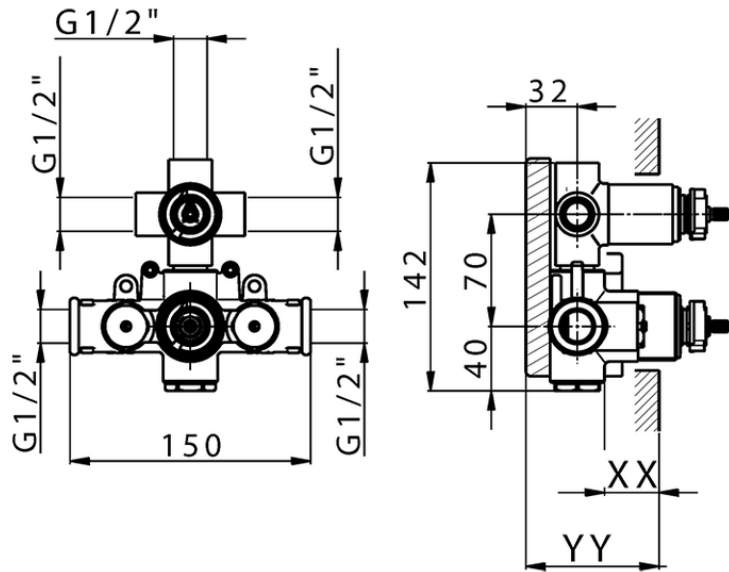

## Exposed part for 3-outlet con.thermo.shower valve SUITE\_SU018200

SU018200

<https://en.huberitalia.com/exposed-part-for-3-outlet-con-thermo-shower-valve-suite-su018200>

Piastra/Plate/Plaque/Platte/Placa

2-3mm: XX 25-40 YY 76-91

10 mm: XX 16-31 YY 65-80

ZB018201

<https://en.huberitalia.com/3-outlet-concealed-thermostatic-shower-valve-concealed-zb018201>

2026-04-06