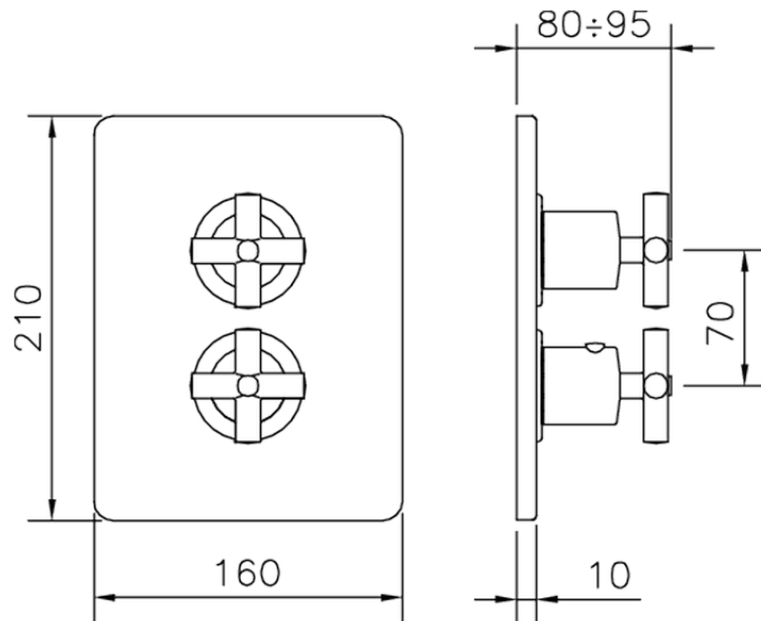

## Exposed part for 3-outlet con.thermo.shower valve SUITE\_SU018200

SU018200

<https://en.huberitalia.com/exposed-part-for-3-outlet-con-thermo-shower-valve-suite-su018200>

Piastra/Plate/Plaque/Platte/Placa

2-3mm: XX 25-40 YY 76-91

10 mm: XX 16-31 YY 65-80

ZB018201

<https://en.huberitalia.com/3-outlet-concealed-thermostatic-shower-valve-concealed-zb018201>

2026-05-25