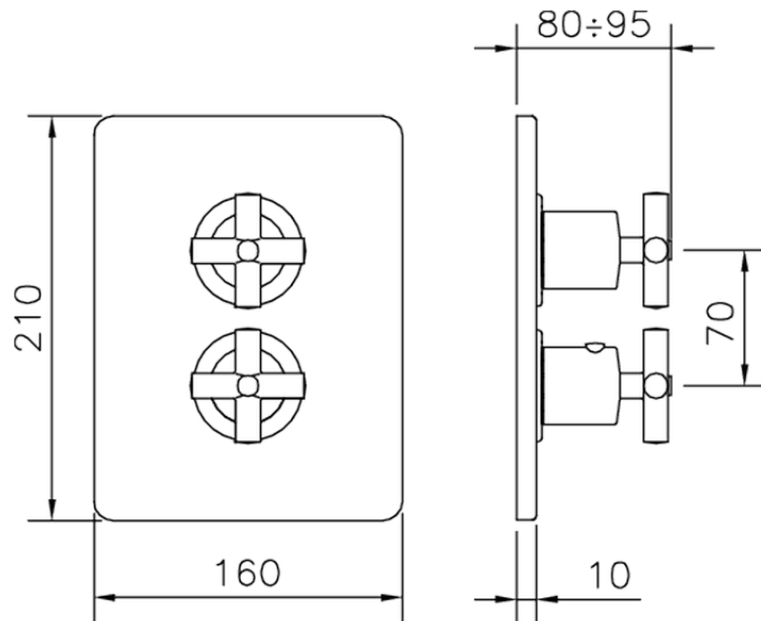

## Exposed part for 3-outlet con.thermo.shower valve SUITE\_SU018200

SU018200

<https://en.huberitalia.com/exposed-part-for-3-outlet-con-thermo-shower-valve-suite-su018200>

Piastra/Plate/Plaque/Platte/Placa

2-3mm: XX 25-40 YY 76-91

10 mm: XX 16-31 YY 65-80

ZB018201

<https://en.huberitalia.com/3-outlet-concealed-thermostatic-shower-valve-concealed-zb018201>

2026-04-06