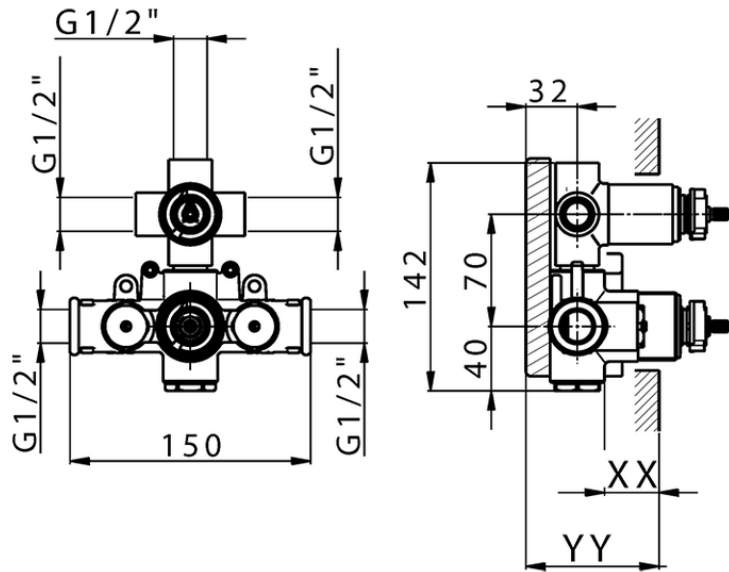

## Exposed part for 3-outlet con.thermo.shower valve SUITE\_SU018200

SU018200

<https://en.huberitalia.com/exposed-part-for-3-outlet-con-thermo-shower-valve-suite-su018200>

Piastra/Plate/Plaque/Platte/Placa

2-3mm: XX 25-40 YY 76-91

10 mm: XX 16-31 YY 65-80

ZB018201

<https://en.huberitalia.com/3-outlet-concealed-thermostatic-shower-valve-concealed-zb018201>

2026-05-25