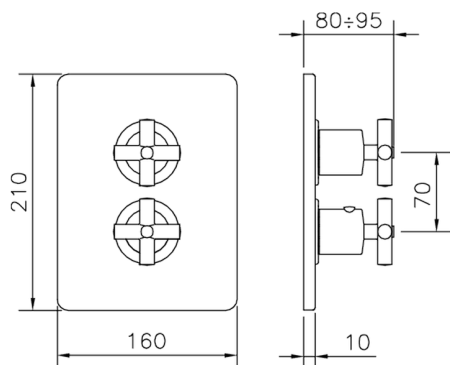

Exposed part for 3-outlet con.thermo.shower valve SUITE_SU018200

MODEL **SU018200**

Exposed part for 3-outlet thermostatic mixer, with 3 outlet diverter, without concealed part, for item ZB018201

AVAILABLE FINISHINGS

- **21** 21 Chrome
- **40** 40 Matt Black
- **2F** 2F Brushed Nickel
- **2W** 2W Brushed Gold

CHARACTERISTICS

Installation **Concealed**
Required concealed parts **ZB018201**

Thermostatic

The Huber thermostatic is your personal water manager, helping you to handle, control and save water and energy.