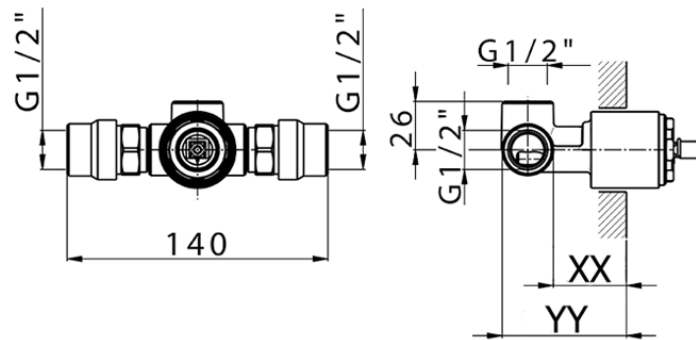

Exposed part for concealed S.L. shower valve NUOVA KIRUNA_K2003000

K2003000

<https://en.huberitalia.com/exposed-part-for-concealed-s-l-shower-valve-nuova-kiruna-k2003000>

Piastra/Plate/Plaque/Platte/Placa
 2-3mm: XX 27-47 YY 54-74
 10mm: XX 16-40 YY 43-68

ZB005301

<https://en.huberitalia.com/concealed-single-lever-shower-mixer-concealed-zb005301>

Piastra/Plate/Plaque/Platte/Placa

2-3mm: XX 27-47 YY 54-74

10mm: XX 16-40 YY 43-68

ZB005300

<https://en.huberitalia.com/concealed-single-lever-shower-valve-concealed-zb005300>