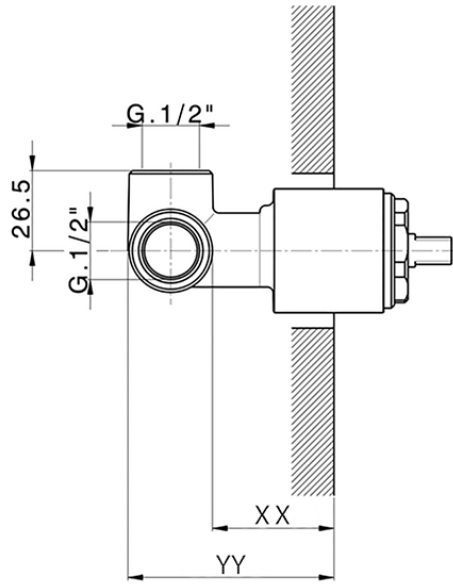

Exposed part for concealed S.L. shower valve NUOVA KIRUNA_K2003000

K2003000

<https://en.huberitalia.com/exposed-part-for-concealed-s-l-shower-valve-nuova-kiruna-k2003000>

Piastra/Plate/Plaque/Platte/Placa
 2-3mm: XX 27-47 YY 54-74
 10mm: XX 16-40 YY 43-68

ZB005301

<https://en.huberitalia.com/concealed-single-lever-shower-mixer-concealed-zb005301>

Piastra/Plate/Plaque/Platte/Placa

2-3mm: XX 27-47 YY 54-74

10mm: XX 16-40 YY 43-68

ZB005300

<https://en.huberitalia.com/concealed-single-lever-shower-valve-concealed-zb005300>