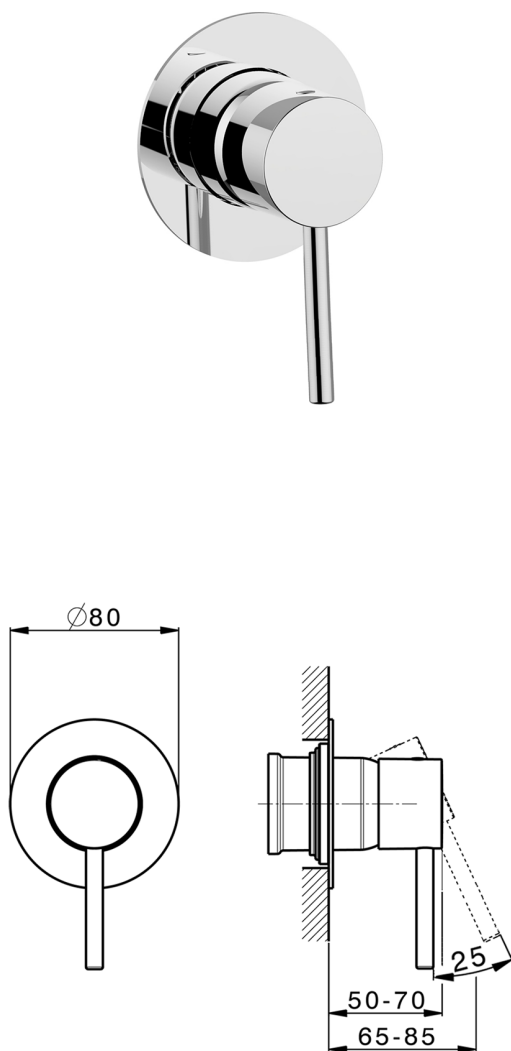

Exposed part for concealed S.L. shower valve NUOVA KIRUNA_K2003000

MODEL **K2003000**

Exposed part for concealed S.L. shower valve, without concealed part, for item ZB005300-ZB005301

AVAILABLE FINISHINGS

-  **21** 21 Chrome
-  **26** 26 Old Copper
-  **2F** 2F Brushed Nickel
-  **2W** 2W Brushed Gold
-  **40** 40 Matt Black
-  **4Q** 4Q Matt White

CHARACTERISTICS

Installation **Concealed**
 Required concealed parts **ZB005301**
ZB005300

Concealed single lever shower mixer CONCEALED_ZB005301

MODEL **ZB005301**

Concealed single lever shower mixer, 1/2" concealed shower, without trim kit, with noise reducers

AVAILABLE FINISHINGS

04 04 Without finishing

CHARACTERISTICS

Installation	Concealed
Cartridge Spare Parts	ZZ94035000
35 mm Cartridge	
Concealed	1

Piastra/Plate/Plaque/Platte/Placa
 2-3mm: XX 27-47 YY 54-74
 10mm: XX 16-40 YY 43-68

Concealed single lever shower valve CONCEALED_ZB005300