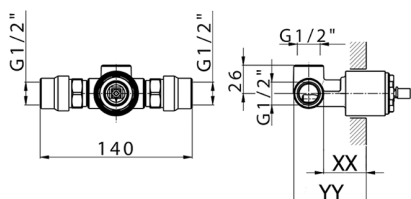

Concealed single lever shower mixer CONCEALED_ZB005301

MODEL **ZB005301**

Concealed single lever shower mixer, 1/2" concealed shower, without trim kit, with noise reducers

AVAILABLE FINISHINGS

04 04 Without finishing

CHARACTERISTICS

Installation	Concealed
Cartridge Spare Parts	ZZ94035000
35 mm Cartridge	
Concealed	1

Piastra/Plate/Plaque/Platte/Placa
 2-3mm: XX 27-47 YY 54-74
 10mm: XX 16-40 YY 43-68

Concealed single lever shower valve CONCEALED_ZB005300

MODEL **ZB005300**

Concealed single lever shower valve, 1/2" Concealed shower mixer, without trim kit

AVAILABLE FINISHINGS

04 04 Without finishing

CHARACTERISTICS

Installation	Concealed
Cartridge Spare Parts	ZZ94035000
35 mm Cartridge	
Concealed	1

Piastra/Plate/Plaque/Platte/Placa
 2-3mm: XX 27-47 YY 54-74
 10mm: XX 16-40 YY 43-68

2024-09-20