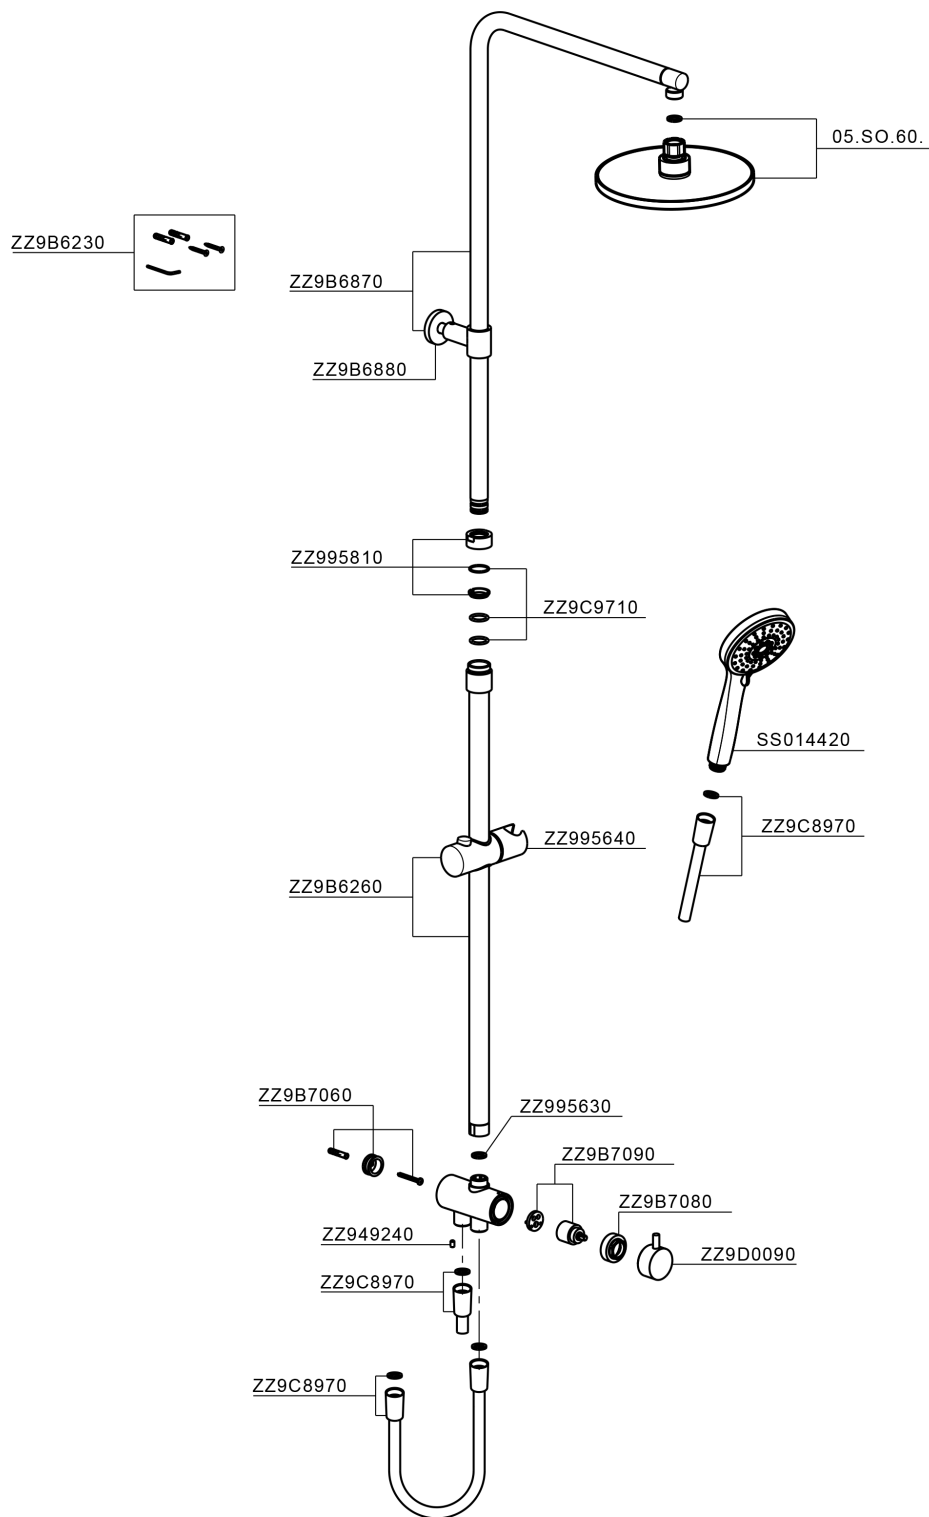

CombiShower with Diverter COLUMNS_SSQ84010

SSQ84010

<https://en.huberitalia.com/combishower-with-diverter-columns-ssq84010>

2025-04-03