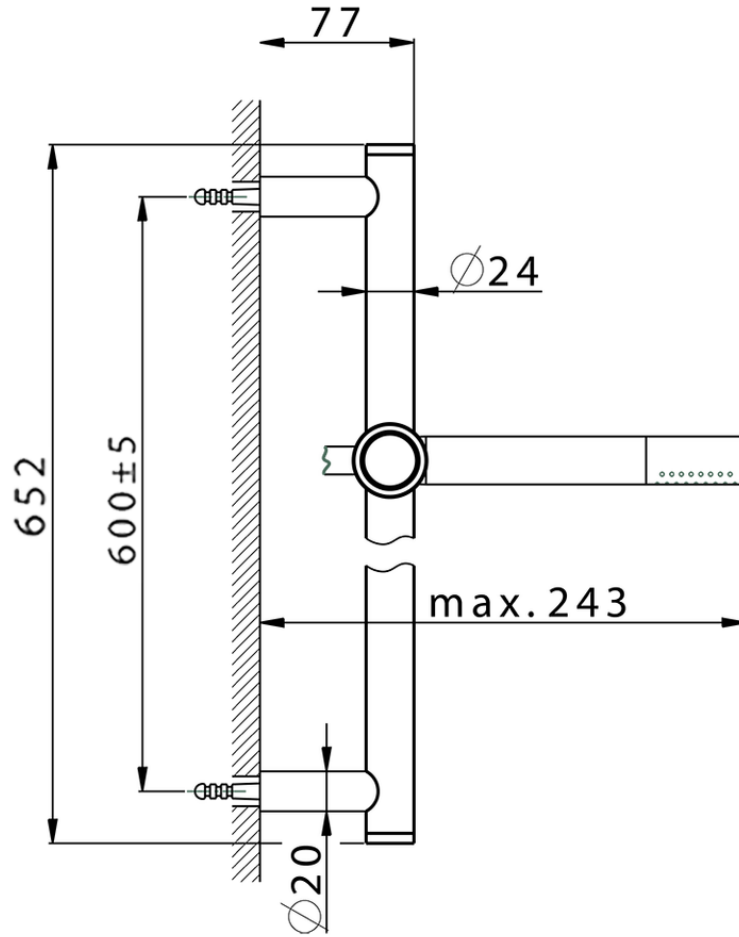

Slide rail shower set CHRONOS\_CR003112

CR003112

<https://en.huberitalia.com/slide-rail-shower-set-chronos-cr003112>

2026-06-26