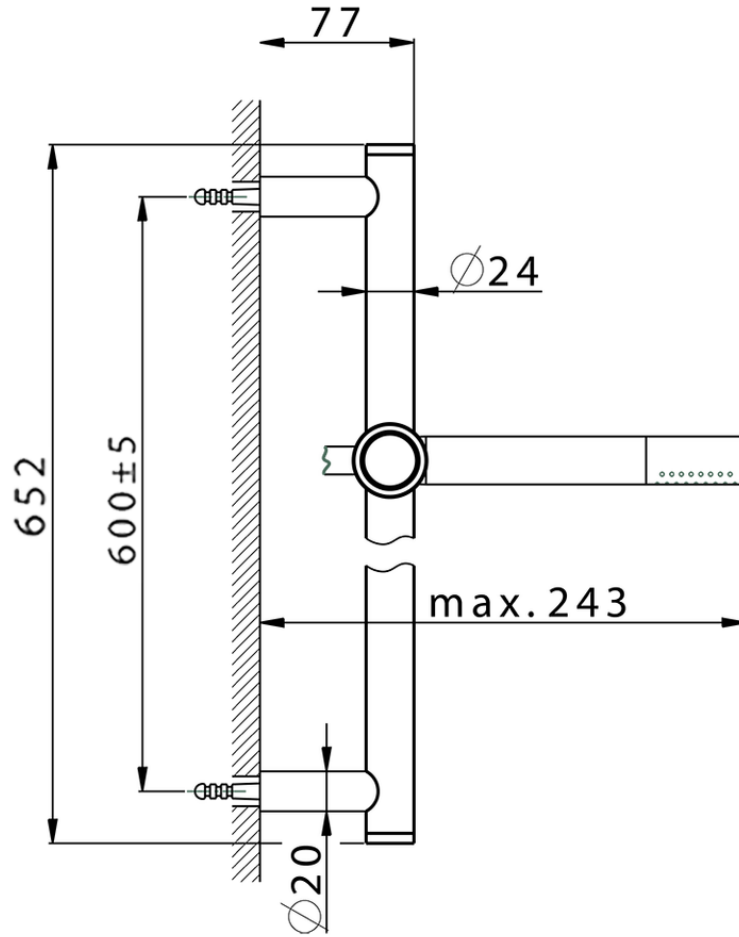

Slide rail shower set CHRONOS\_CR003112

CR003112

<https://en.huberitalia.com/slide-rail-shower-set-chronos-cr003112>

2026-04-06