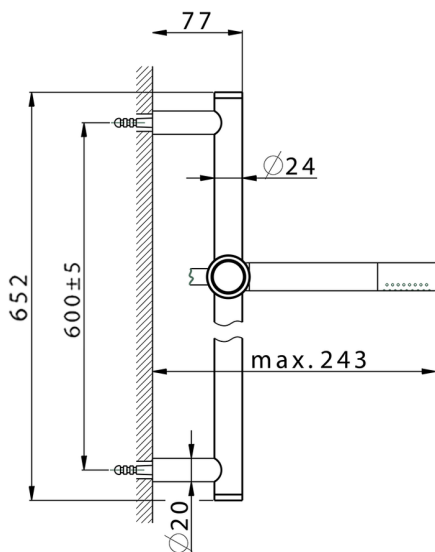

Slide rail shower set CHRONOS_CR003112

MODEL **CR003112**

Slide rail shower set, 60 cm Brass slide bar $\varnothing 24$ w/brass sliding bracket, Brass D.24mm minimalistic one spray handshower, 150 cm SUPREME smooth flexible hose

AVAILABLE FINISHINGS

- **21** 21 Chrome
- **2F** 2F Brushed Nickel
- **2Q** 2Q Black Titanium

CHARACTERISTICS

2026-04-06