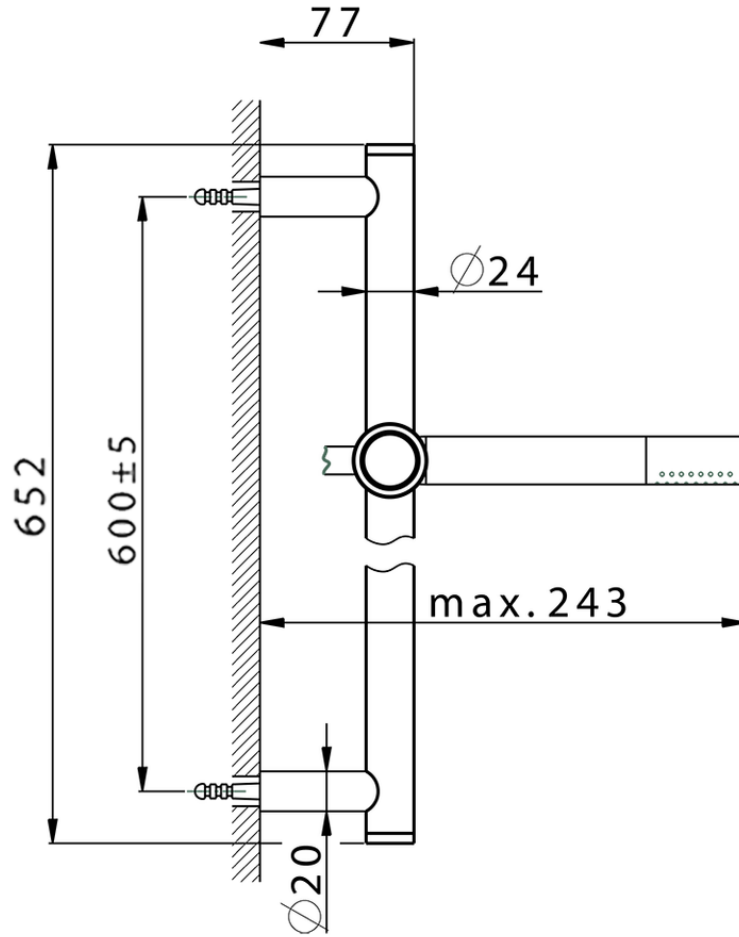

Slide rail shower set CHRONOS_CR003112

CR003112

<https://en.huberitalia.com/slide-rail-shower-set-chronos-cr003112>

2026-05-25