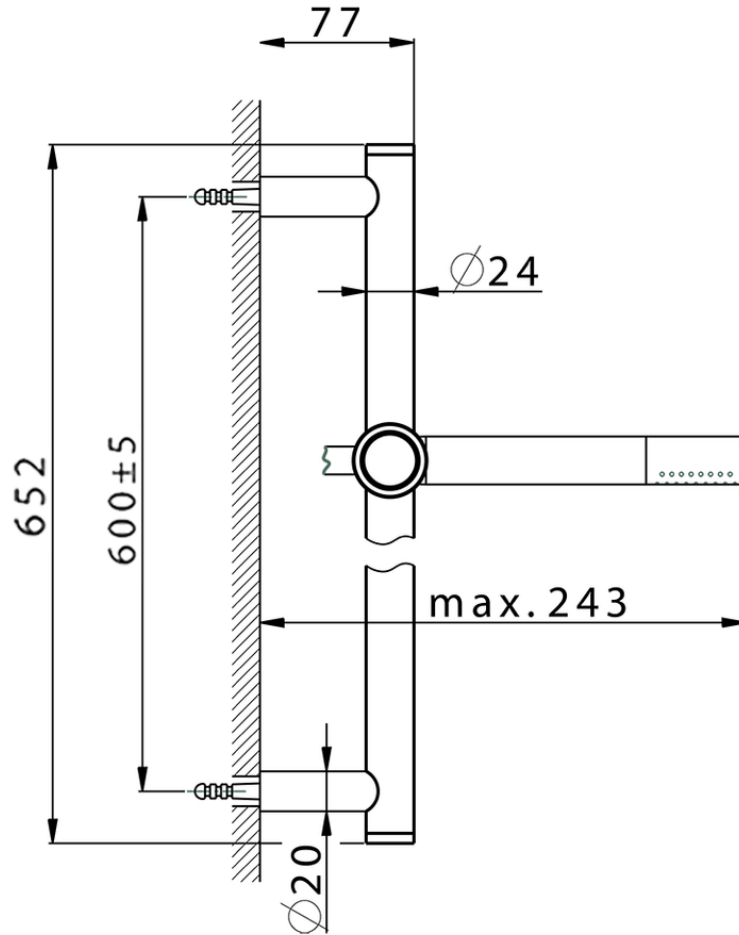

Slide rail shower set CHRONOS_CR003112

CR003112

<https://en.huberitalia.com/slide-rail-shower-set-chronos-cr003112>

2026-04-29