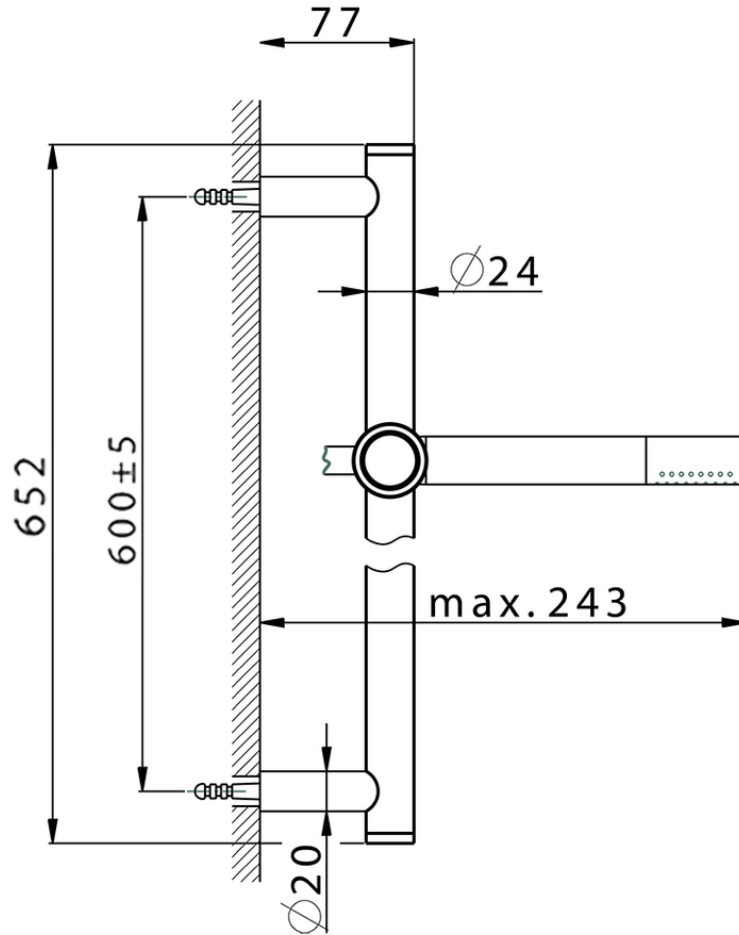

Slide rail shower set CHRONOS_CR003112

CR003112

<https://en.huberitalia.com/slide-rail-shower-set-chronos-cr003112>

2026-04-08