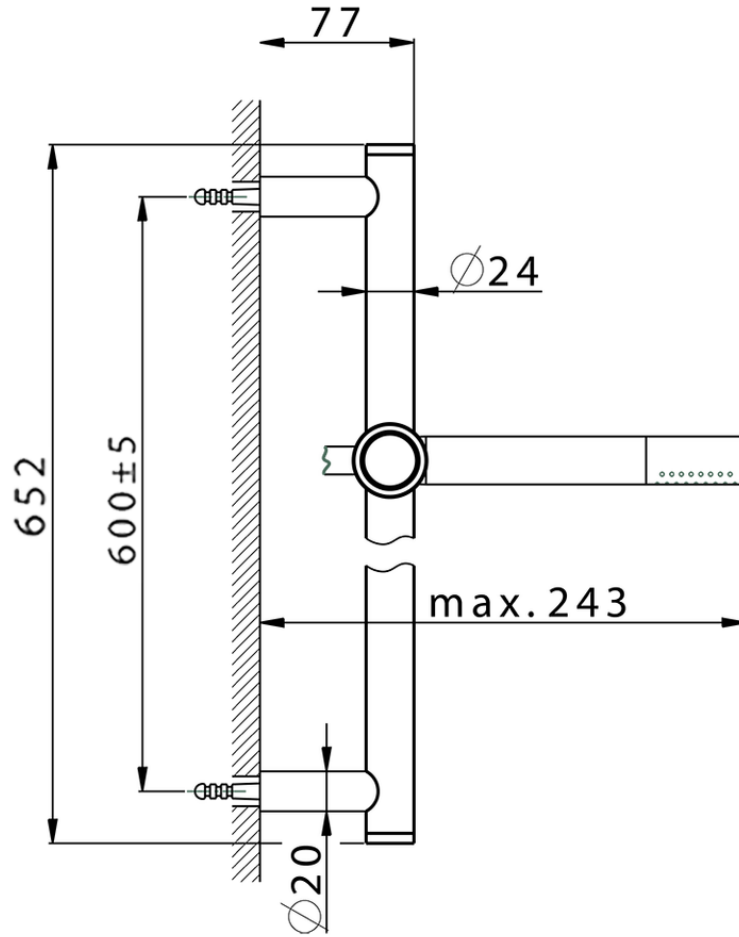

Slide rail shower set CHRONOS_CR003112

CR003112

<https://en.huberitalia.com/slide-rail-shower-set-chronos-cr003112>

2026-06-26