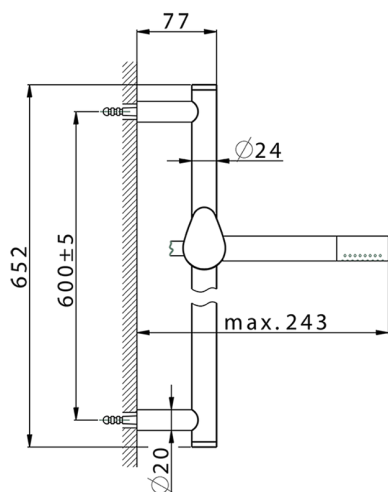

CHARACTERISTICS

2024-11-23