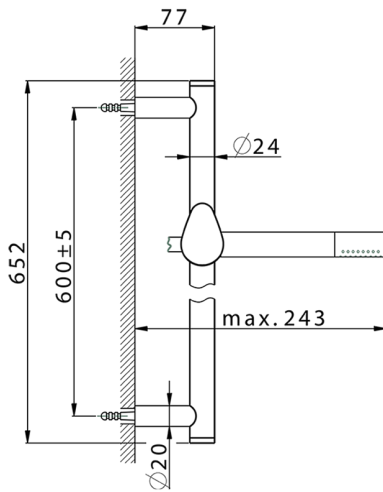

CHARACTERISTICS

2024-11-23