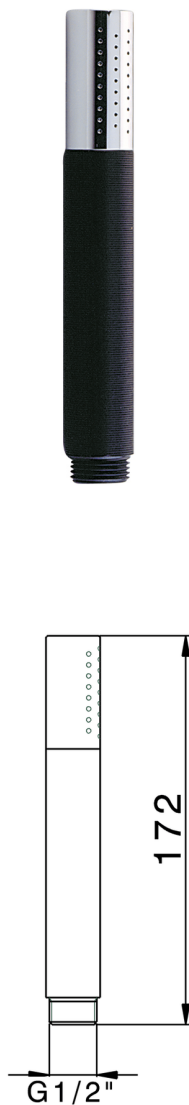

Brass Minimal handshower SHOWER_SS014090

MODEL **SS014090**

Handshower, D.24mm one spray minimal handshower

AVAILABLE FINISHINGS

-  **21** 21 Chrome
-  **2F** 2F Brushed Nickel
-  **2P** 2P Rose Gold
-  **2Q** 2Q Black Titanium
-  **40** 40 Matt Black
-  **4Q** 4Q Matt White

CHARACTERISTICS

2024-12-25