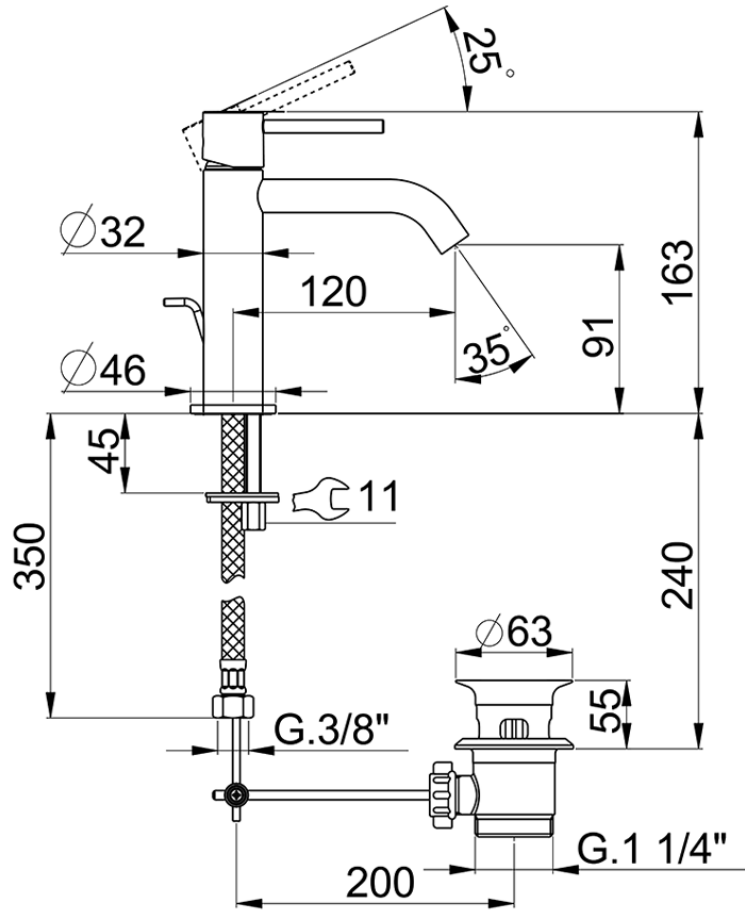

Single lever 'large' washbasin mixer M32\_MT000494

MT000494

<https://en.huberitalia.com/single-lever-large-washbasin-mixer-m32-mt000494>

2024-09-19