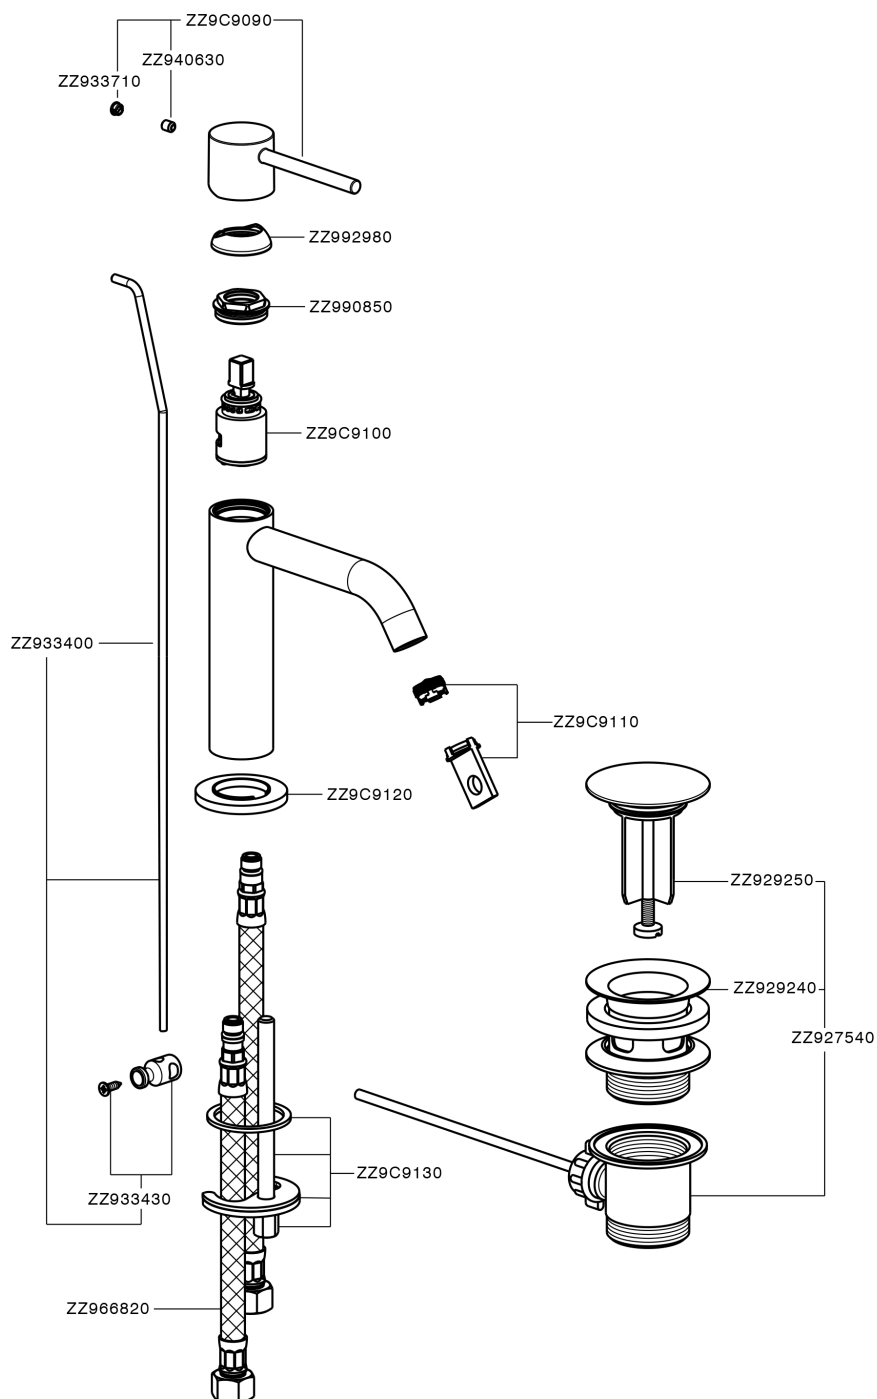

Single lever 'large' washbasin mixer M32_MT000494

MT000494

<https://en.huberitalia.com/single-lever-large-washbasin-mixer-m32-mt000494>

2024-09-19