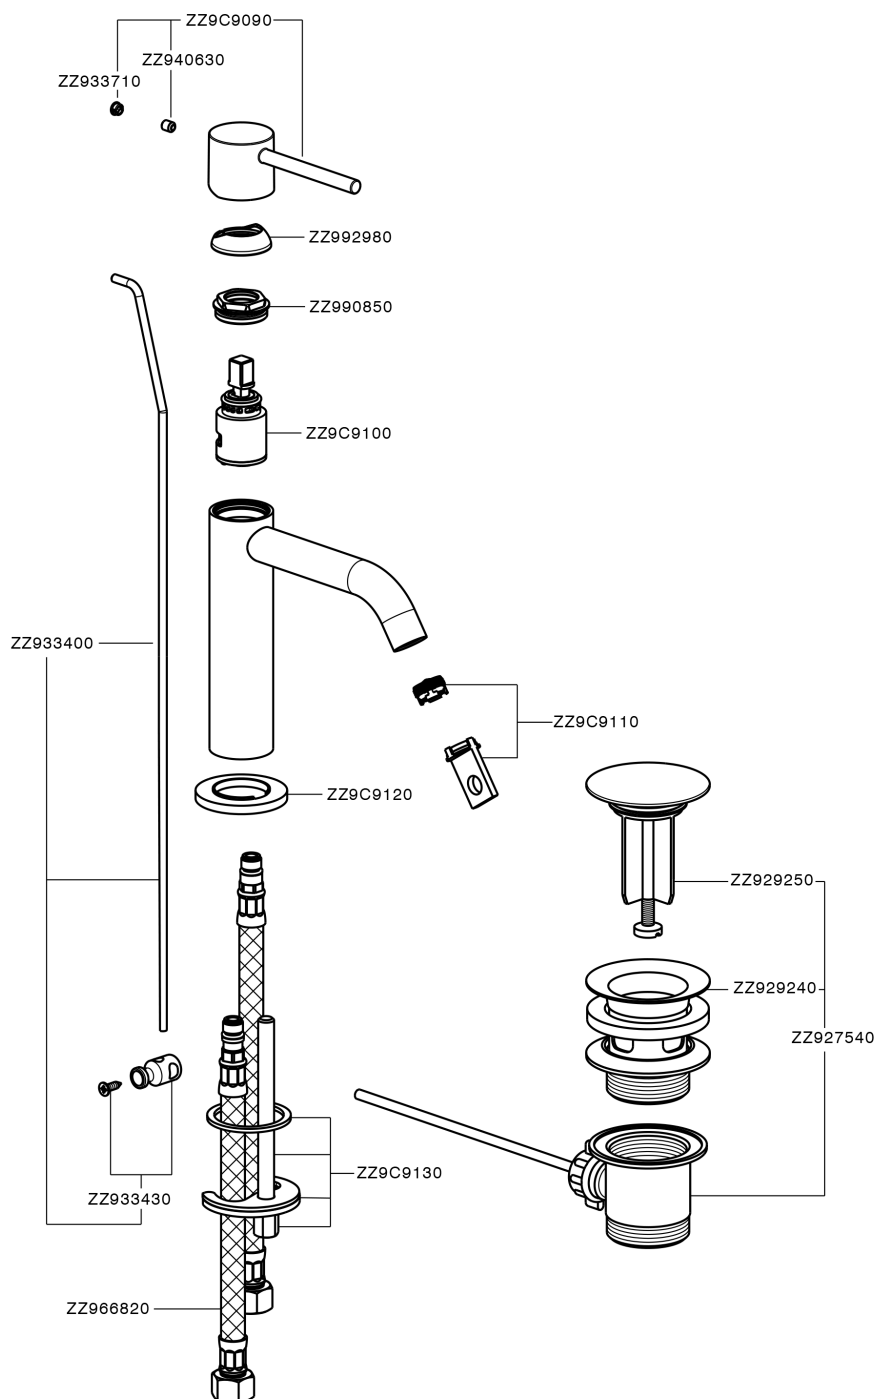

Single lever 'large' washbasin mixer M32_MT000494

MODEL **MT000494**

Single lever 'large' washbasin mixer, with 1"1/4 automatic pop up waste, G.3/8" stainless steel flexible hoses

AVAILABLE FINISHINGS

-  **21** 21 Chrome
-  **26** 26 Old Copper
-  **2F** 2F Brushed Nickel
-  **2W** 2W Brushed Gold
-  **40** 40 Matt Black
-  **4Q** 4Q Matt White

CHARACTERISTICS

Cartridge Spare Parts **ZZ96550000**

25 mm Cartridge

Single lever 'large' washbasin mixer M32_MT000494

MT000494

<https://en.huberitalia.com/single-lever-large-washbasin-mixer-m32-mt000494>

2024-09-19