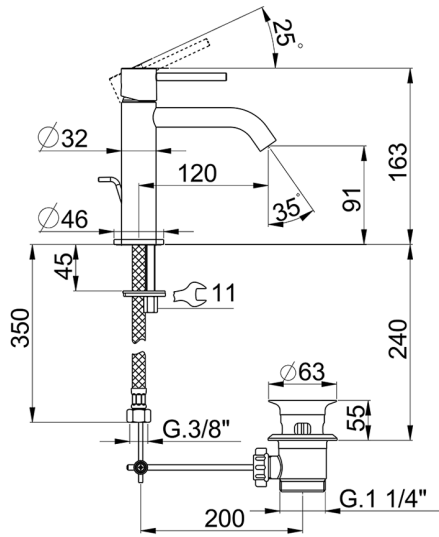

Single lever 'large' washbasin mixer M32_MT000494

MODEL **MT000494**

Single lever 'large' washbasin mixer, with 1"1/4 automatic pop up waste, G.3/8" stainless steel flexible hoses

AVAILABLE FINISHINGS

-  **21** 21 Chrome
-  **26** 26 Old Copper
-  **2F** 2F Brushed Nickel
-  **2W** 2W Brushed Gold
-  **40** 40 Matt Black
-  **4Q** 4Q Matt White

CHARACTERISTICS

Cartridge Spare Parts **ZZ96550000**

25 mm Cartridge

Single lever 'large' washbasin mixer M32_MT000494

MT000494

<https://en.huberitalia.com/single-lever-large-washbasin-mixer-m32-mt000494>

2024-09-19