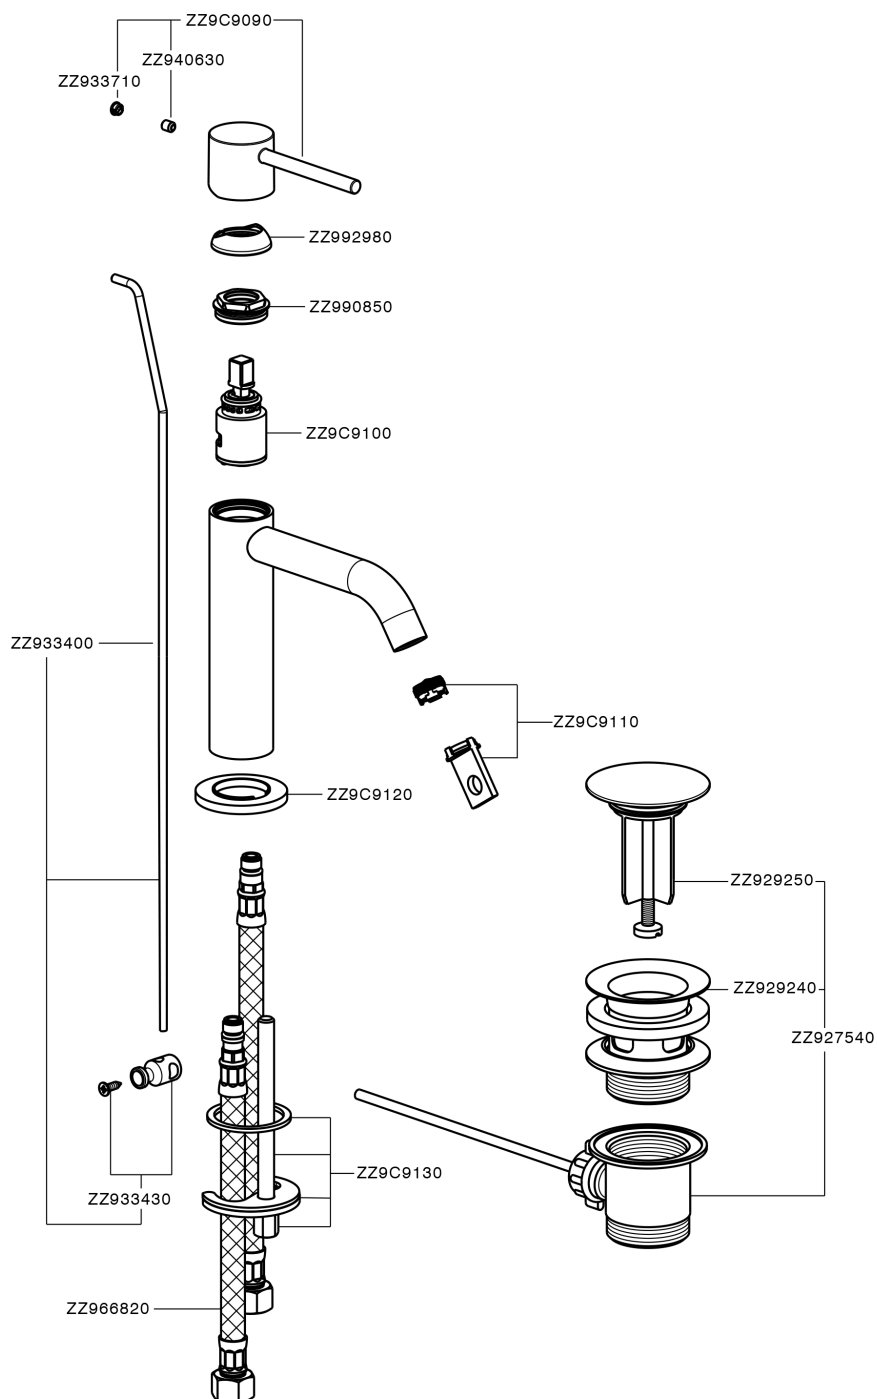

## Single lever 'large' washbasin mixer M32\_MT000494

MODEL **MT000494**

Single lever 'large' washbasin mixer, with 1"1/4 automatic pop up waste, G.3/8" stainless steel flexible hoses

### CHARACTERISTICS

Cartridge Spare Parts **ZZ96550000**

**25 mm Cartridge**

## Single lever 'large' washbasin mixer M32\_MT000494

MT000494

<https://en.huberitalia.com/single-lever-large-washbasin-mixer-m32-mt000494>

2024-09-20