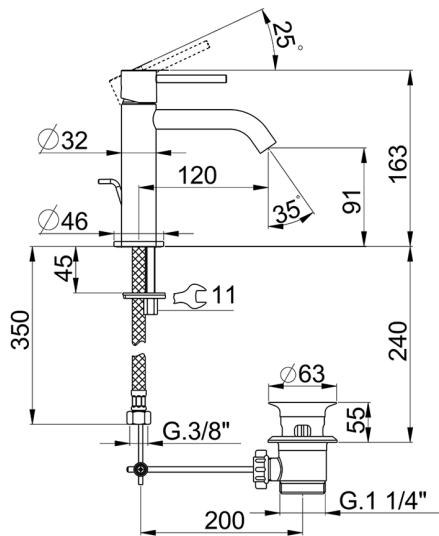

## Single lever 'large' washbasin mixer M32\_MT000494

MODEL **MT000494**

Single lever 'large' washbasin mixer, with 1"1/4 automatic pop up waste, G.3/8" stainless steel flexible hoses

### CHARACTERISTICS

Cartridge Spare Parts **ZZ96550000**

**25 mm Cartridge**

## Single lever 'large' washbasin mixer M32\_MT000494

MT000494

<https://en.huberitalia.com/single-lever-large-washbasin-mixer-m32-mt000494>

2024-09-20