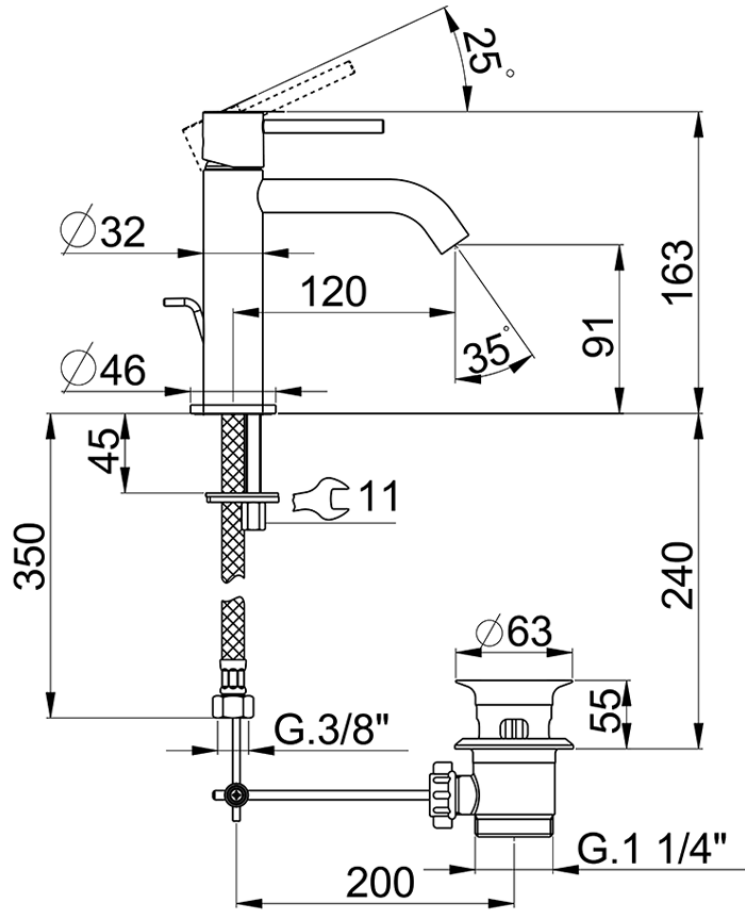

Single lever 'large' washbasin mixer M32_MT000494

MT000494

<https://en.huberitalia.com/single-lever-large-washbasin-mixer-m32-mt000494>

2024-09-19